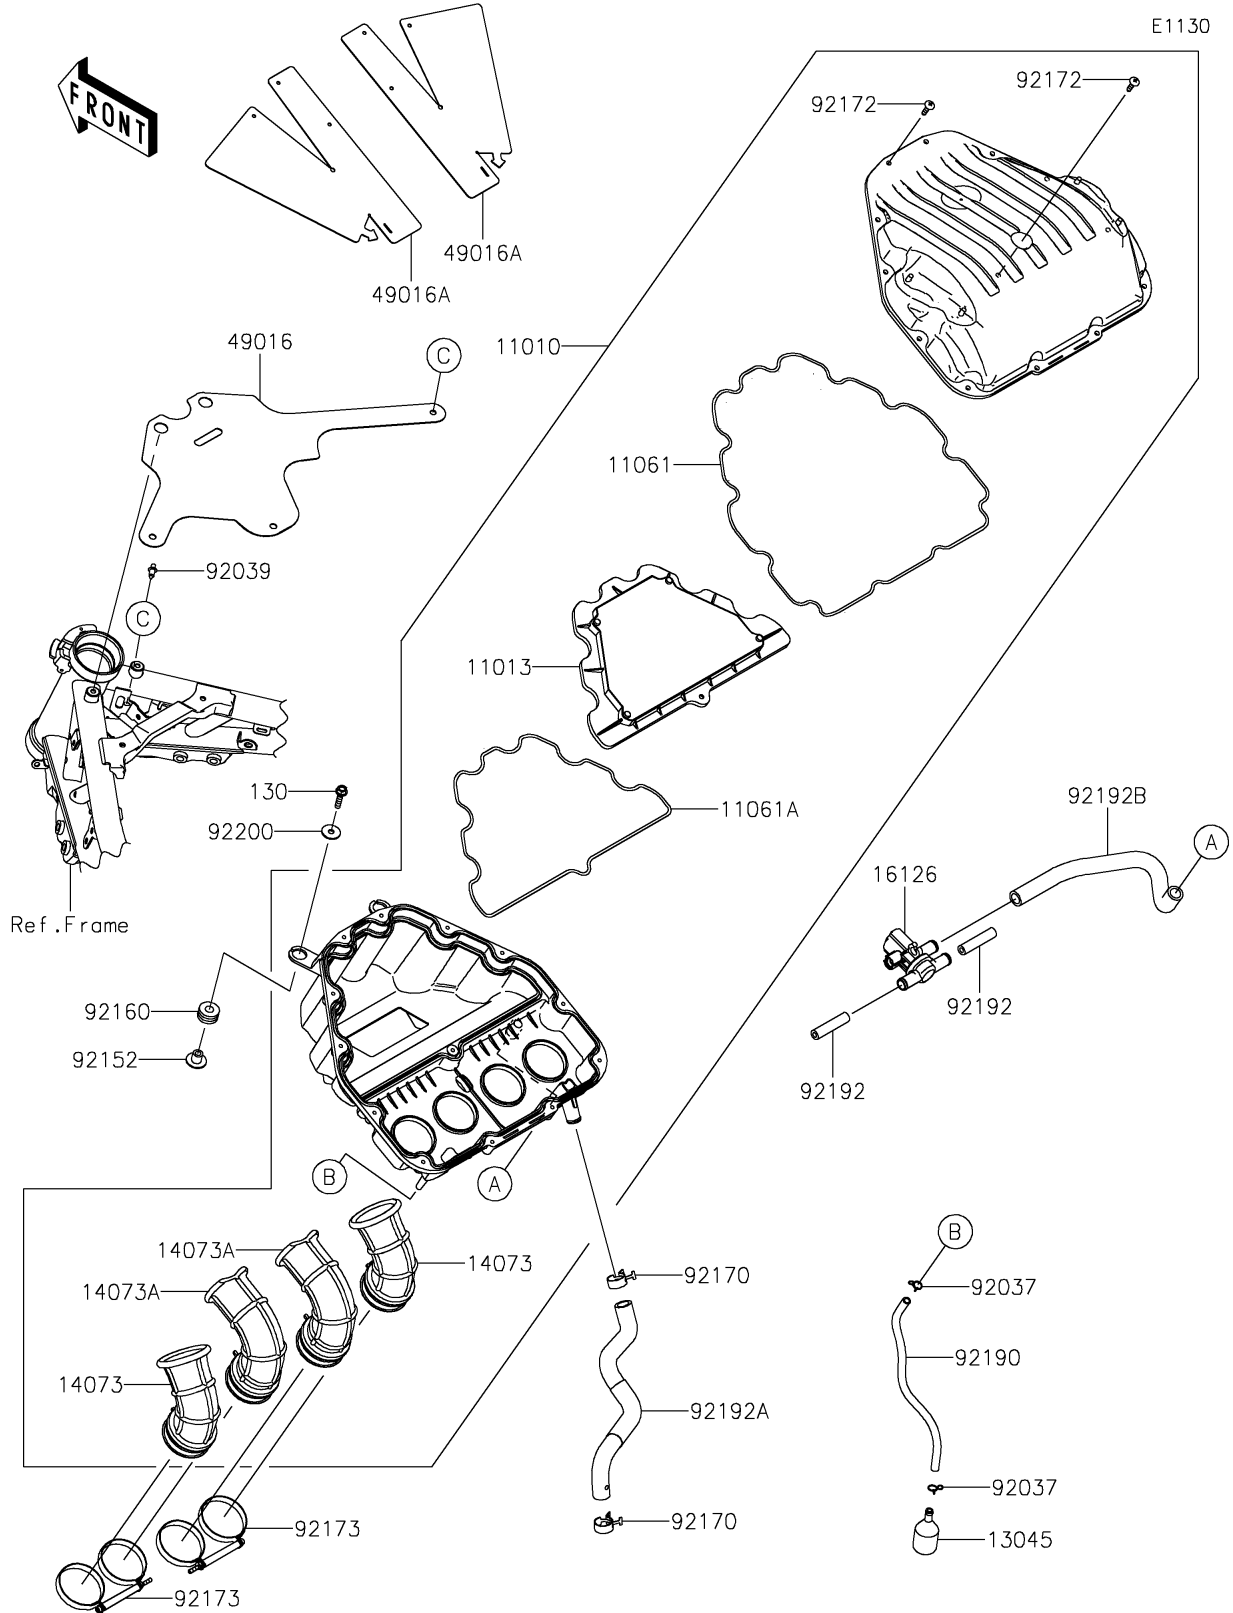

2021 Z900RS CAFE PARTS DIAGRAM

Air Cleaner

2021 Z900RS CAFE PARTS LIST

Air Cleaner

ITEM NAME	PART NUMBER	QUANTITY
FILTER-ASSY-AIR (Ref # 11010)	11010-0952	1
ELEMENT-AIR FILTER (Ref # 11013)	11013-0768	1
GASKET,CASE (Ref # 11061)	11061-1263	1
GASKET,ELEMENT (Ref # 11061A)	11061-1264	1
RECEIVER-OIL (Ref # 13045)	13045-1057	1
DUCT,#1,#4 (Ref # 14073)	14073-0941	2
DUCT,#2,#3 (Ref # 14073A)	14073-0942	2
VALVE,AIR SWITCHING (Ref # 16126)	16126-0745	1
COVER-SEAL,WATERPROOF (Ref # 49016)	49016-0652	1
COVER-SEAL (Ref # 49016A)	49016-0653	2
CLAMP (Ref # 92037)	92037-1712	2
RIVET (Ref # 92039)	92039-0023	1
COLLAR,6.5X10.5X13.1 (Ref # 92152)	92152-0547	2
DAMPER (Ref # 92160)	92160-1162	2
CLAMP (Ref # 92170)	92170-1060	2
SCREW,TAPPING,5X20 (Ref # 92172)	92172-0483	13
CLAMP (Ref # 92173)	92173-2298	2
TUBE,6X9X300 (Ref # 92190)	92190-1253	1
TUBE,HEAD-ASWV (Ref # 92192)	92192-0843	2
TUBE,BLOWBY (Ref # 92192A)	92192-1692	1
TUBE,ASWV-A/C (Ref # 92192B)	92192-1785	1
WASHER,6.5X22X1.6 (Ref # 92200)	92200-1087	2
BOLT-FLANGED,6X25 (Ref # 130)	130BA0625	2