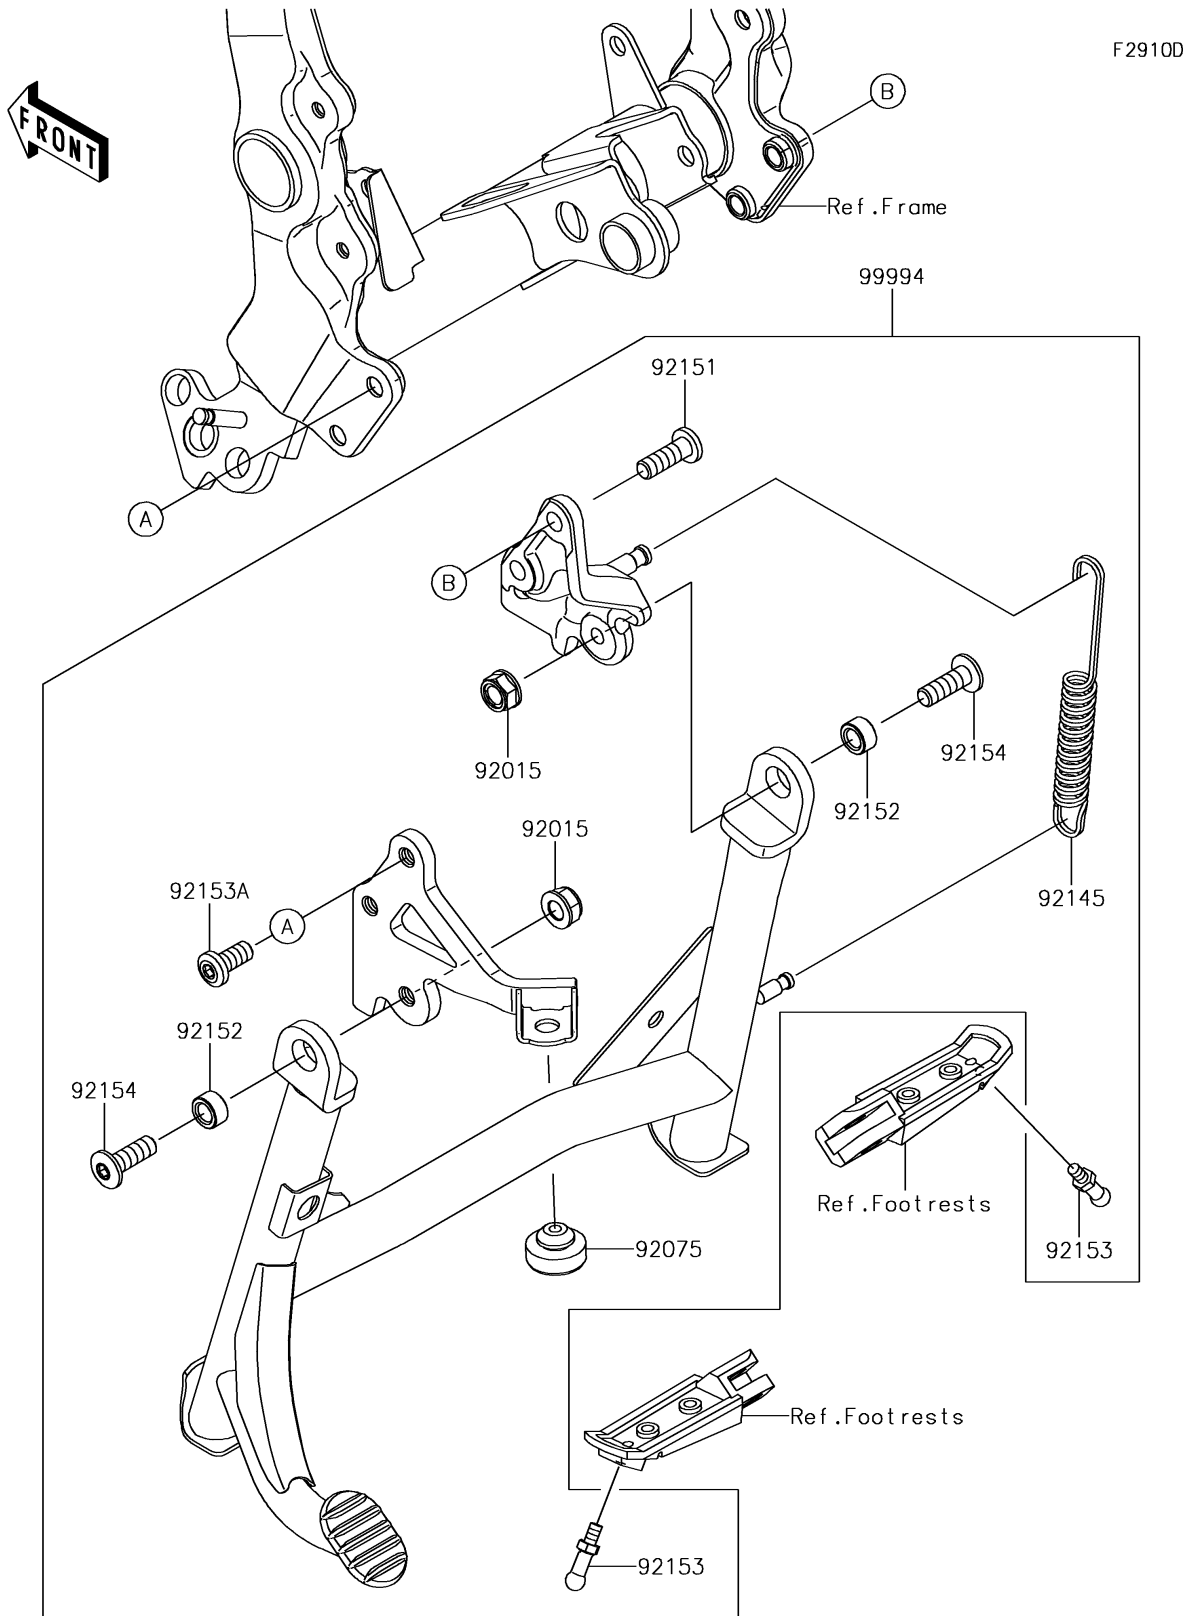

2018 Z900RS

PARTS DIAGRAM

Accessory(Center Stand)

2018 Z900RS

PARTS LIST

Accessory(Center Stand)

ITEM NAME	PART NUMBER	QUANTITY
NUT,LOCK,FLANGED,10MM (Ref # 92015)	92015-1717	2
DAMPER (Ref # 92075)	92075-1045	1
SPRING,SIDE STAND (Ref # 92145)	92145-0071	1
BOLT,SOCKET,10X30 (Ref # 92151)	92151-1372	2
COLLAR,10X17X9 (Ref # 92152)	92152-1906	2
BOLT,BANK SENSOR (Ref # 92153)	92153-0303	2
BOLT,SOCKET,10X22 (Ref # 92153A)	92153-1477	2
BOLT,SOCKET,10X30 (Ref # 92154)	92154-1665	2
KIT-ACCESSORY,CENTER STAND (Ref # 99994)	99994-1017	1