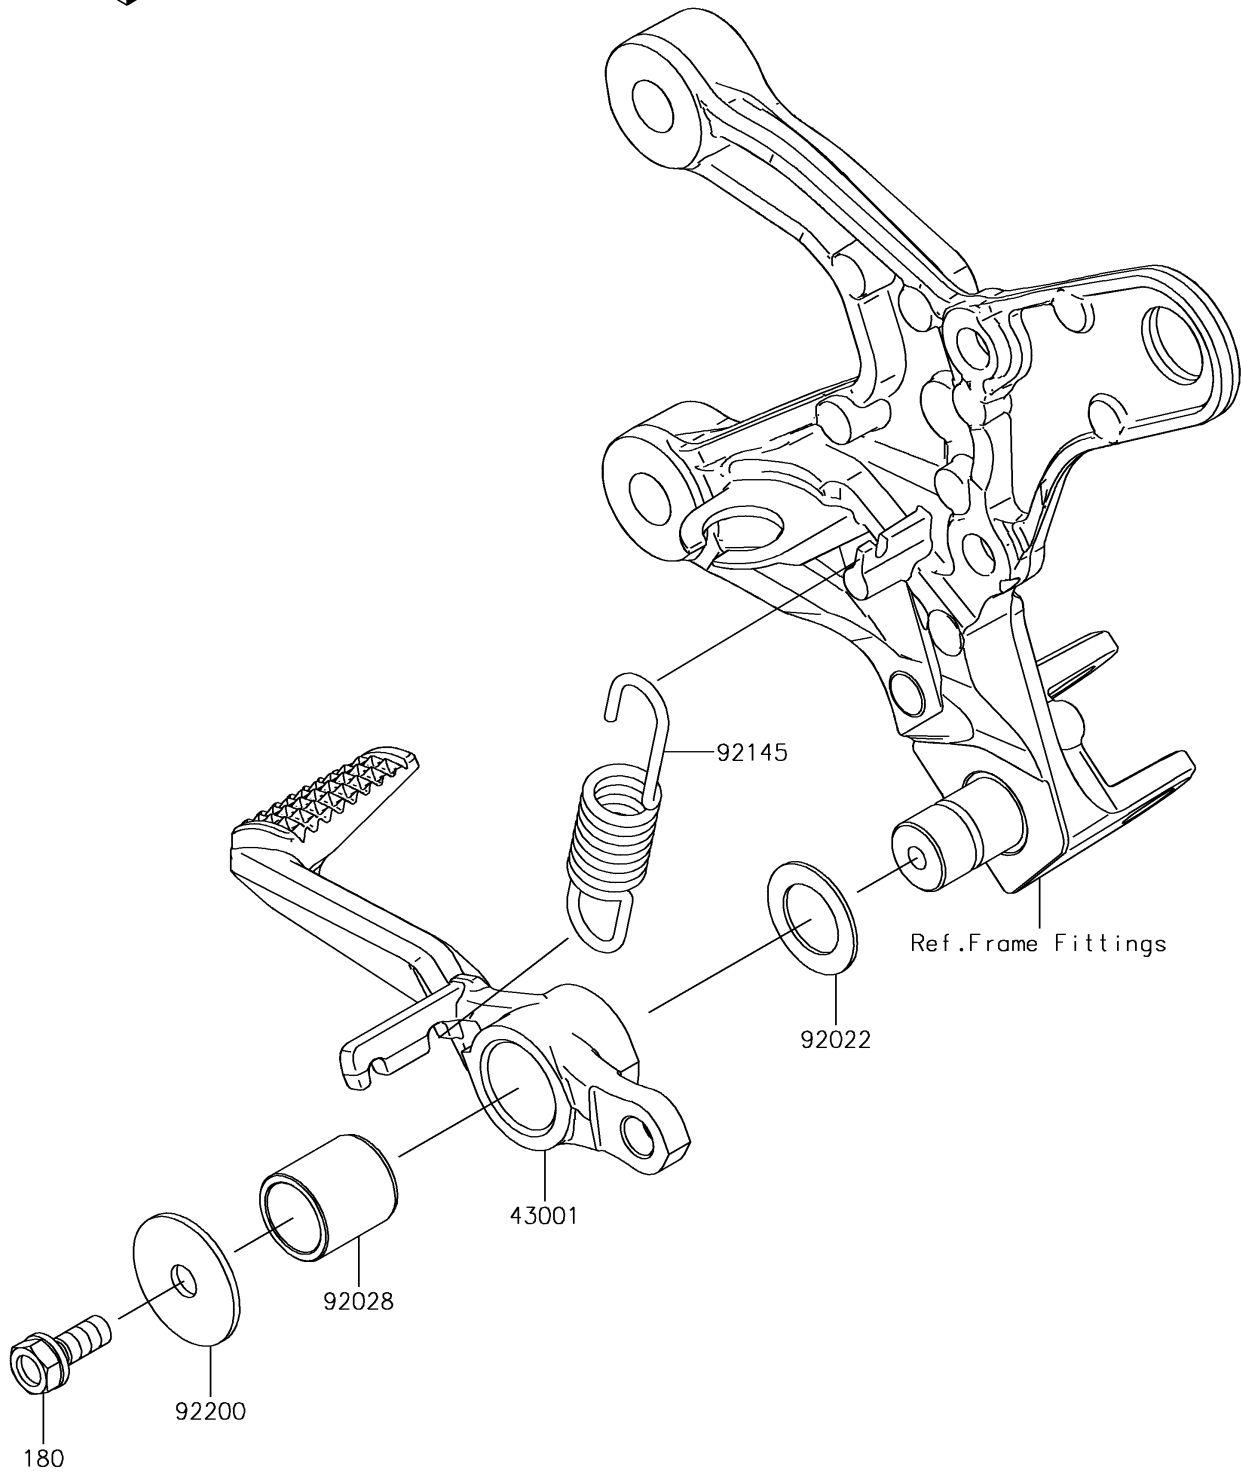

2018 Z900RS

PARTS DIAGRAM

Brake Pedal/Torque Link

F2260

2018 Z900RS

PARTS LIST

Brake Pedal/Torque Link

ITEM NAME	PART NUMBER	QUANTITY
LEVER-BRAKE (Ref # 43001)	43001-0760	1
WASHER,15.3X24X1 (Ref # 92022)	92022-326	1
BUSHING,BRAKE PEDAL (Ref # 92028)	92028-1282	1
SPRING,BRAKE PEDAL RETURN (Ref # 92145)	92145-0100	1
WASHER,7X28X1.6 (Ref # 92200)	92200-0279	1
BOLT-UPSET-WS,6X16 (Ref # 180)	180BA0616	1