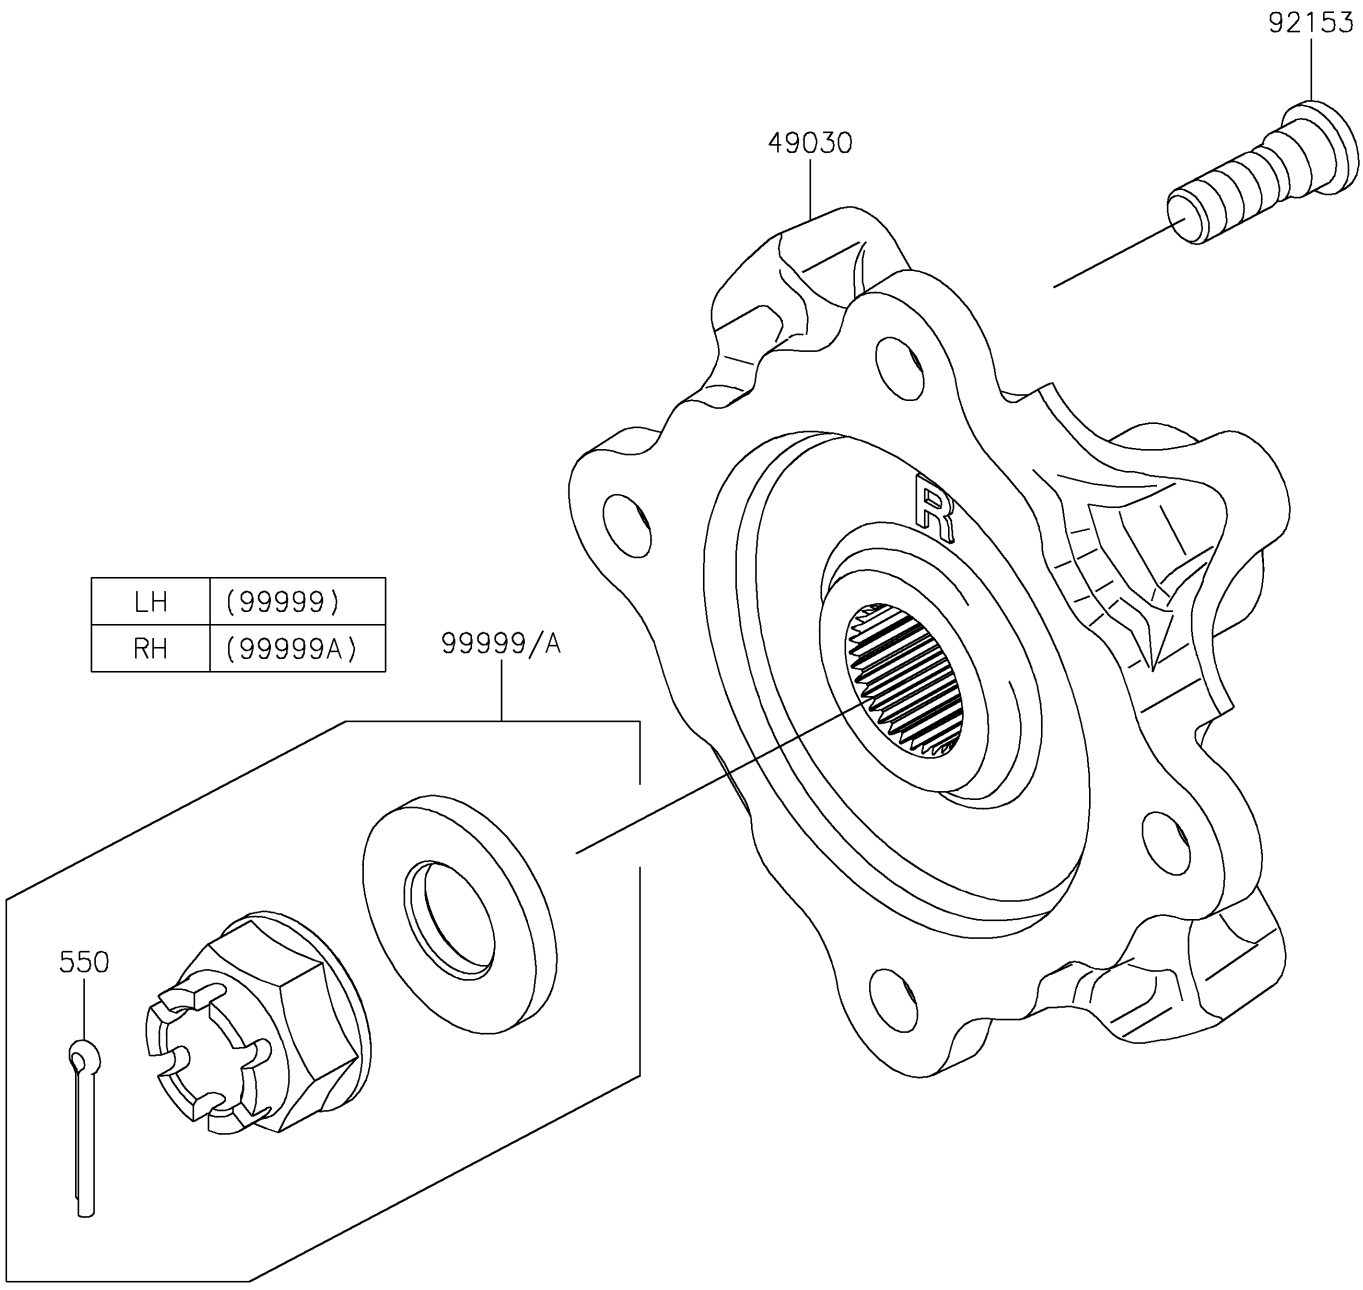

# 2026 TERYX KRX® 1000 ROCK EDITION PARTS DIAGRAM

Rear Hubs/Brakes

F2240

### Rear Hubs/Brakes

ITEM NAME	PART NUMBER	QUANTITY
HUB,RR (Ref # 49030)	49030-0585	2
BOLT,12MM (Ref # 92153)	92153-1915	8
KIT,LH AXLE NUT (Ref # 99999)	99999-0972	1
KIT,RH AXLE NUT (Ref # 99999A)	99999-0973	1
PIN-COTTER,4.0X45 (Ref # 550)	550AA4045	1