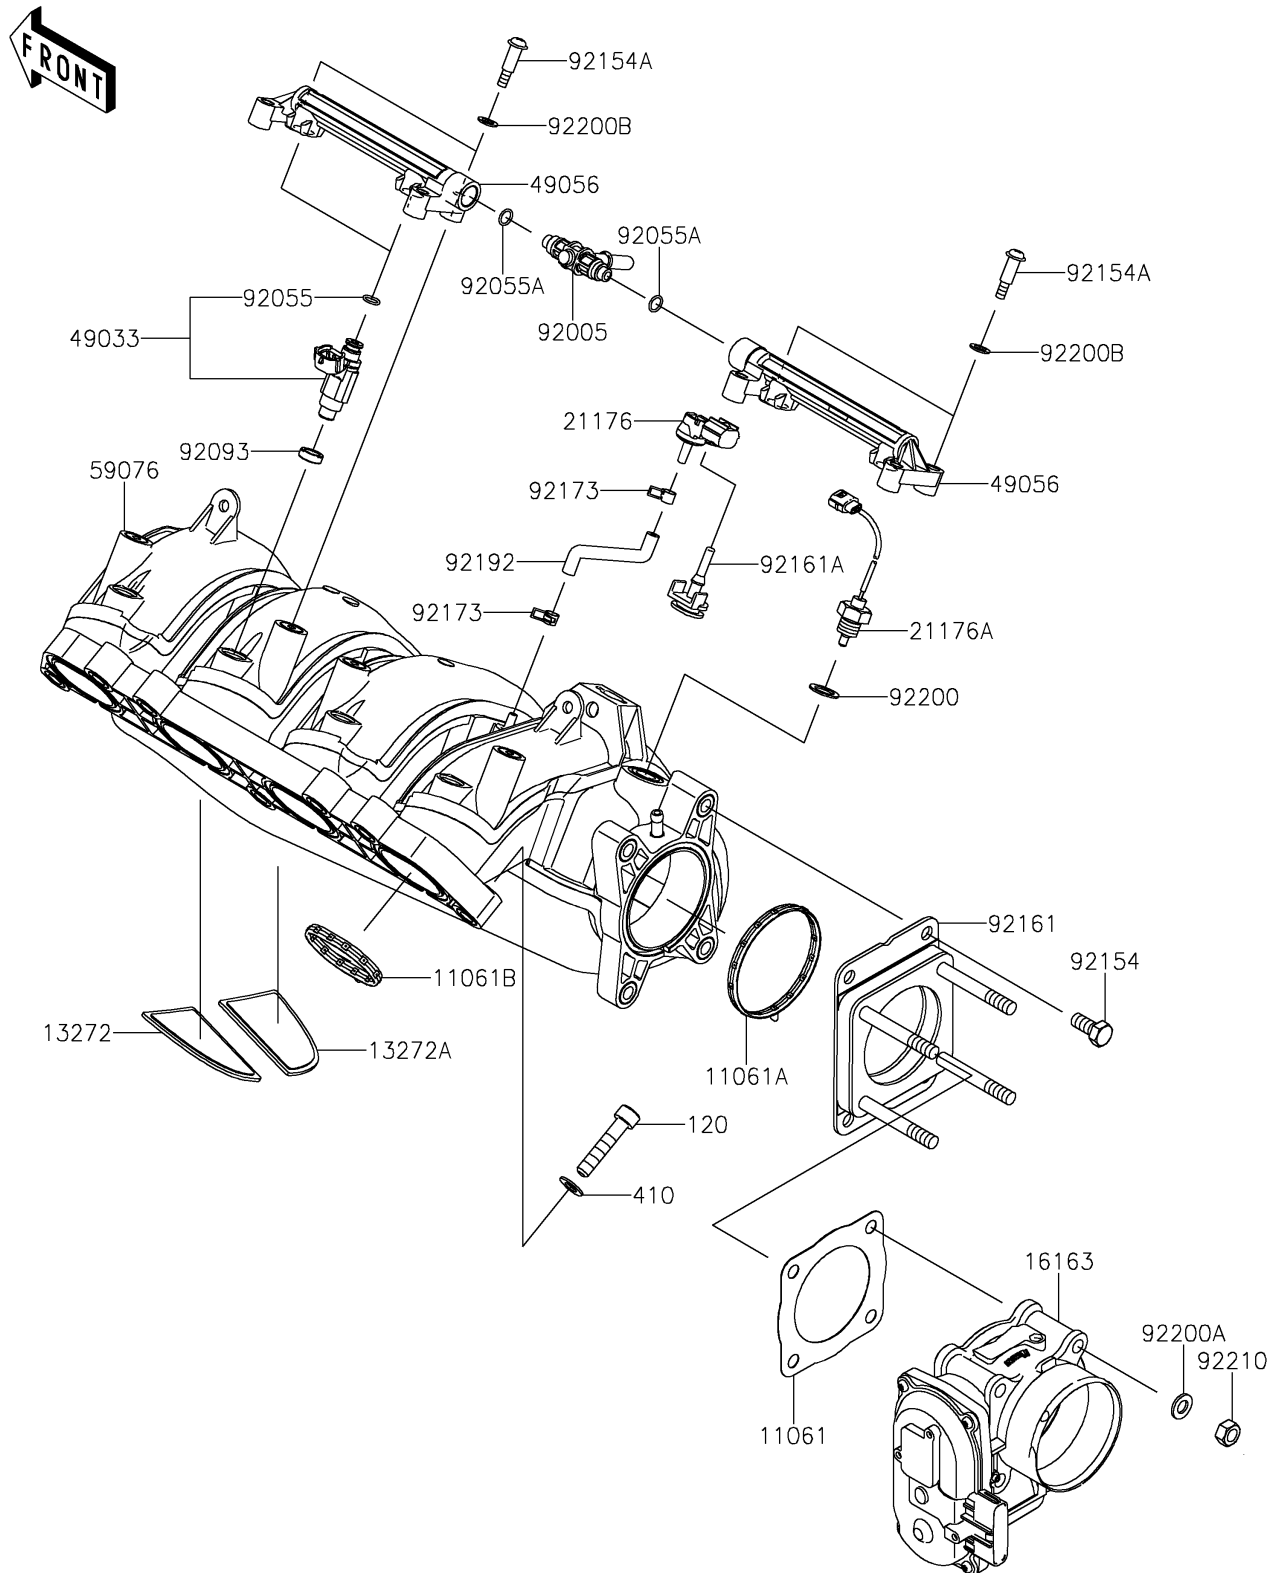

2024 JET SKI® ULTRA® 160LX

PARTS DIAGRAM

Throttle

E1510

2024 JET SKI® ULTRA® 160LX

PARTS LIST

Throttle

ITEM NAME	PART NUMBER	QUANTITY
GASKET,THROTTLE (Ref # 11061)	11061-0824	1
GASKET,MANIFOLD (Ref # 11061A)	11061-3766	1
GASKET,THROTTLE (Ref # 11061B)	11061-3767	4
PLATE (Ref # 13272)	13272-2956	1
PLATE (Ref # 13272A)	13272-2957	1
THROTTLE-ASSY (Ref # 16163)	16163-1145	1
SENSOR,PRESSURE (Ref # 21176)	21176-0906	1
SENSOR,AIR TEMPERATURE (Ref # 21176A)	21176-3767	1
NOZZLE-INJECTION (Ref # 49033)	49033-3707	4
PIPE-INJECTION,FUEL (Ref # 49056)	49056-3705	2
MANIFOLD-INTAKE (Ref # 59076)	59076-0006	1
FITTING,FUEL PIPE (Ref # 92005)	92005-3766	1
RING-O,INJECTION NOZZLE (Ref # 92055)	92055-1622	4
RING-O (Ref # 92055A)	92055-3782	2
SEAL (Ref # 92093)	92093-0127	4
BOLT (Ref # 92154)	92154-1389	4
BOLT (Ref # 92154A)	92154-3713	4
DAMPER (Ref # 92161)	92161-1635	1
DAMPER (Ref # 92161A)	92161-3796	1
CLAMP (Ref # 92173)	92173-3702	2
TUBE (Ref # 92192)	92192-1361	1
WASHER,12X18X1 (Ref # 92200)	92200-0712	1
WASHER (Ref # 92200A)	92200-3806	4
WASHER (Ref # 92200B)	92200-3807	4
NUT (Ref # 92210)	92210-0897	4
BOLT-SOCKET,8X40 (Ref # 120)	120CC0840	7
WASHER-PLAIN-SMALL,8MM (Ref # 410)	410S0800	7