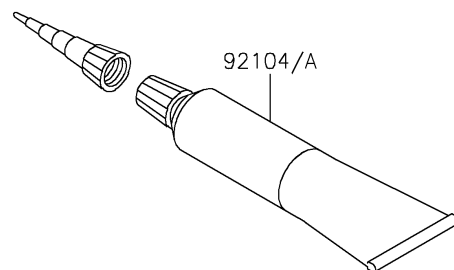

# 2022 Vulcan® 1700 Vaquero® ABS PARTS DIAGRAM

Owner's Tools

F2810

### Owner's Tools

ITEM NAME	PART NUMBER	QUANTITY
TOOL-KIT (Ref # 56007)	56007-0085	1
BAG,TOOL (Ref # 56008)	56008-0001	1
GASKET-LIQUID,TB1211F,CLEAR (Ref # 92104)	92104-0004	1
GASKET-LIQUID,TB1216B,BLACK (Ref # 92104A)	92104-1064	1
GRIP-SCREW DRIVER (Ref # 92106)	92106-1001	1
TOOL-DRIVER,#3PHILLIPS (Ref # 92107)	92107-005	1
TOOL-DRIVER,#2PHILLIPS&SLOT (Ref # 92107A)	92107-1051	1
TOOL-WRENCH,OPEN END,10X12 (Ref # 92110)	92110-1152	1
TOOL-WRENCH,OPEN END,14X17 (Ref # 92110A)	92110-1153	1
TOOL-WRENCH,ALLEN,4MM (Ref # 92110B)	92110-3703	1
TOOL-WRENCH,OPEN END,8X10 (Ref # 92126)	92126-004	1