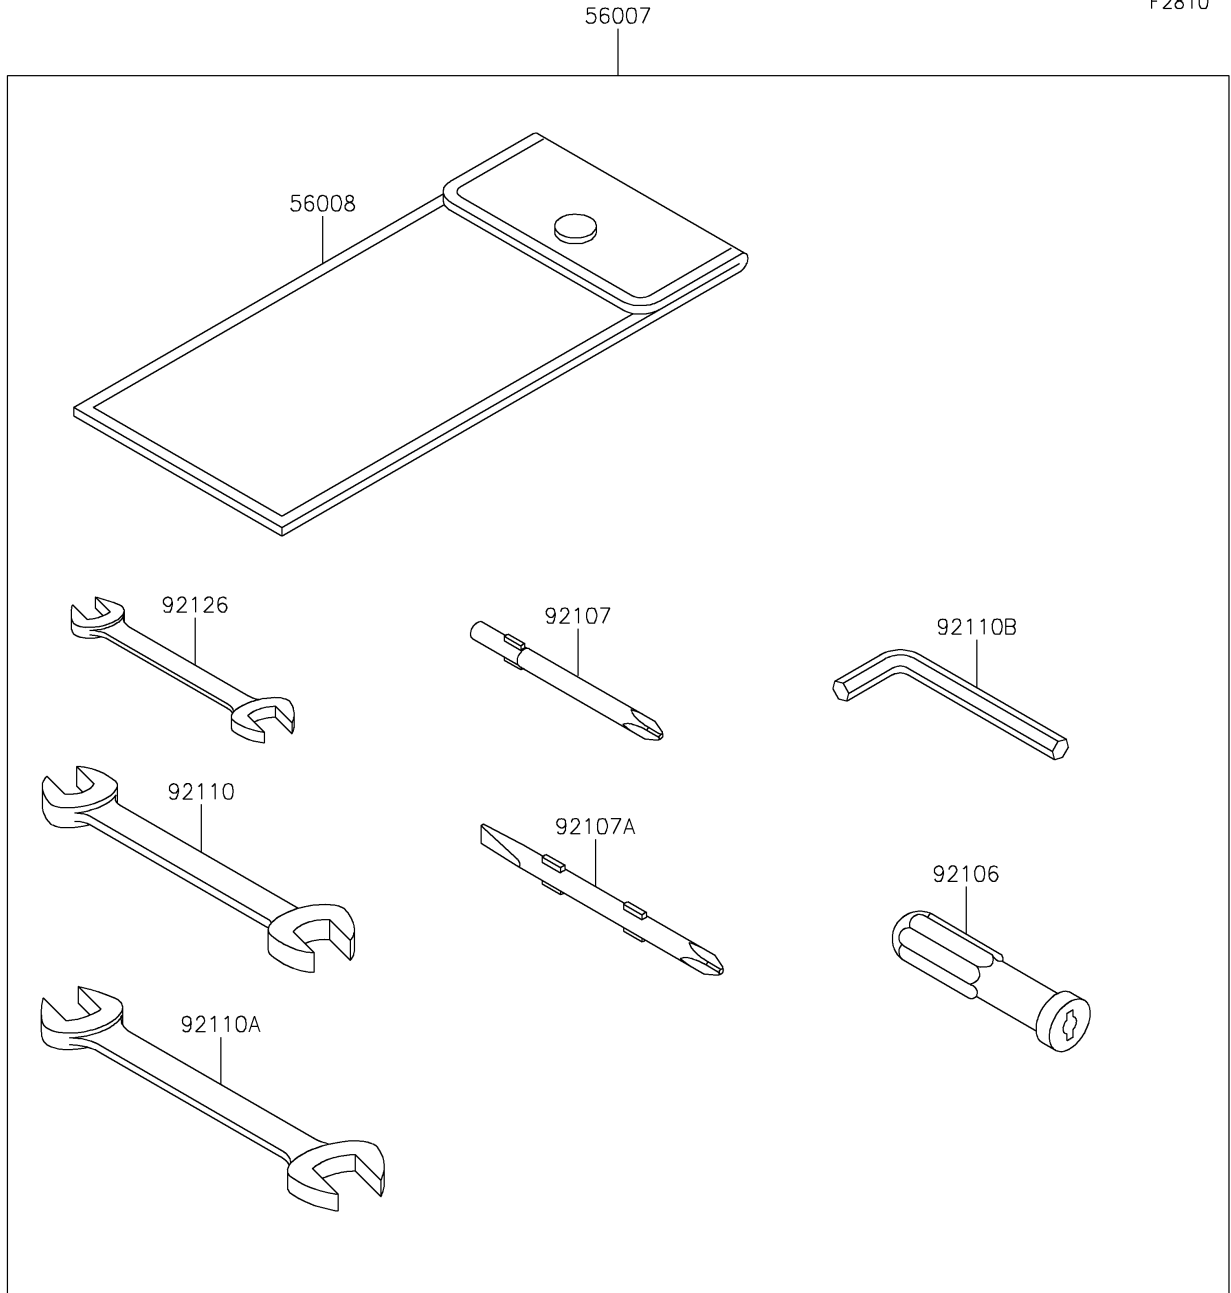

# 2022 Vulcan® 1700 Vaquero® ABS PARTS DIAGRAM

Owner's Tools

F2810

## 2022 Vulcan® 1700 Vaquero® ABS PARTS LIST

### Owner's Tools

ITEM NAME	PART NUMBER	QUANTITY
TOOL-KIT (Ref # 56007)	56007-0085	1
BAG,TOOL (Ref # 56008)	56008-0001	1
GASKET-LIQUID,TB1211F,CLEAR (Ref # 92104)	92104-0004	1
GASKET-LIQUID,TB1216B,BLACK (Ref # 92104A)	92104-1064	1
GRIP-SCREW DRIVER (Ref # 92106)	92106-1001	1
TOOL-DRIVER,#3PHILLIPS (Ref # 92107)	92107-005	1
TOOL-DRIVER,#2PHILLIPS&SLOT (Ref # 92107A)	92107-1051	1
TOOL-WRENCH,OPEN END,10X12 (Ref # 92110)	92110-1152	1
TOOL-WRENCH,OPEN END,14X17 (Ref # 92110A)	92110-1153	1
TOOL-WRENCH,ALLEN,4MM (Ref # 92110B)	92110-3703	1
TOOL-WRENCH,OPEN END,8X10 (Ref # 92126)	92126-004	1