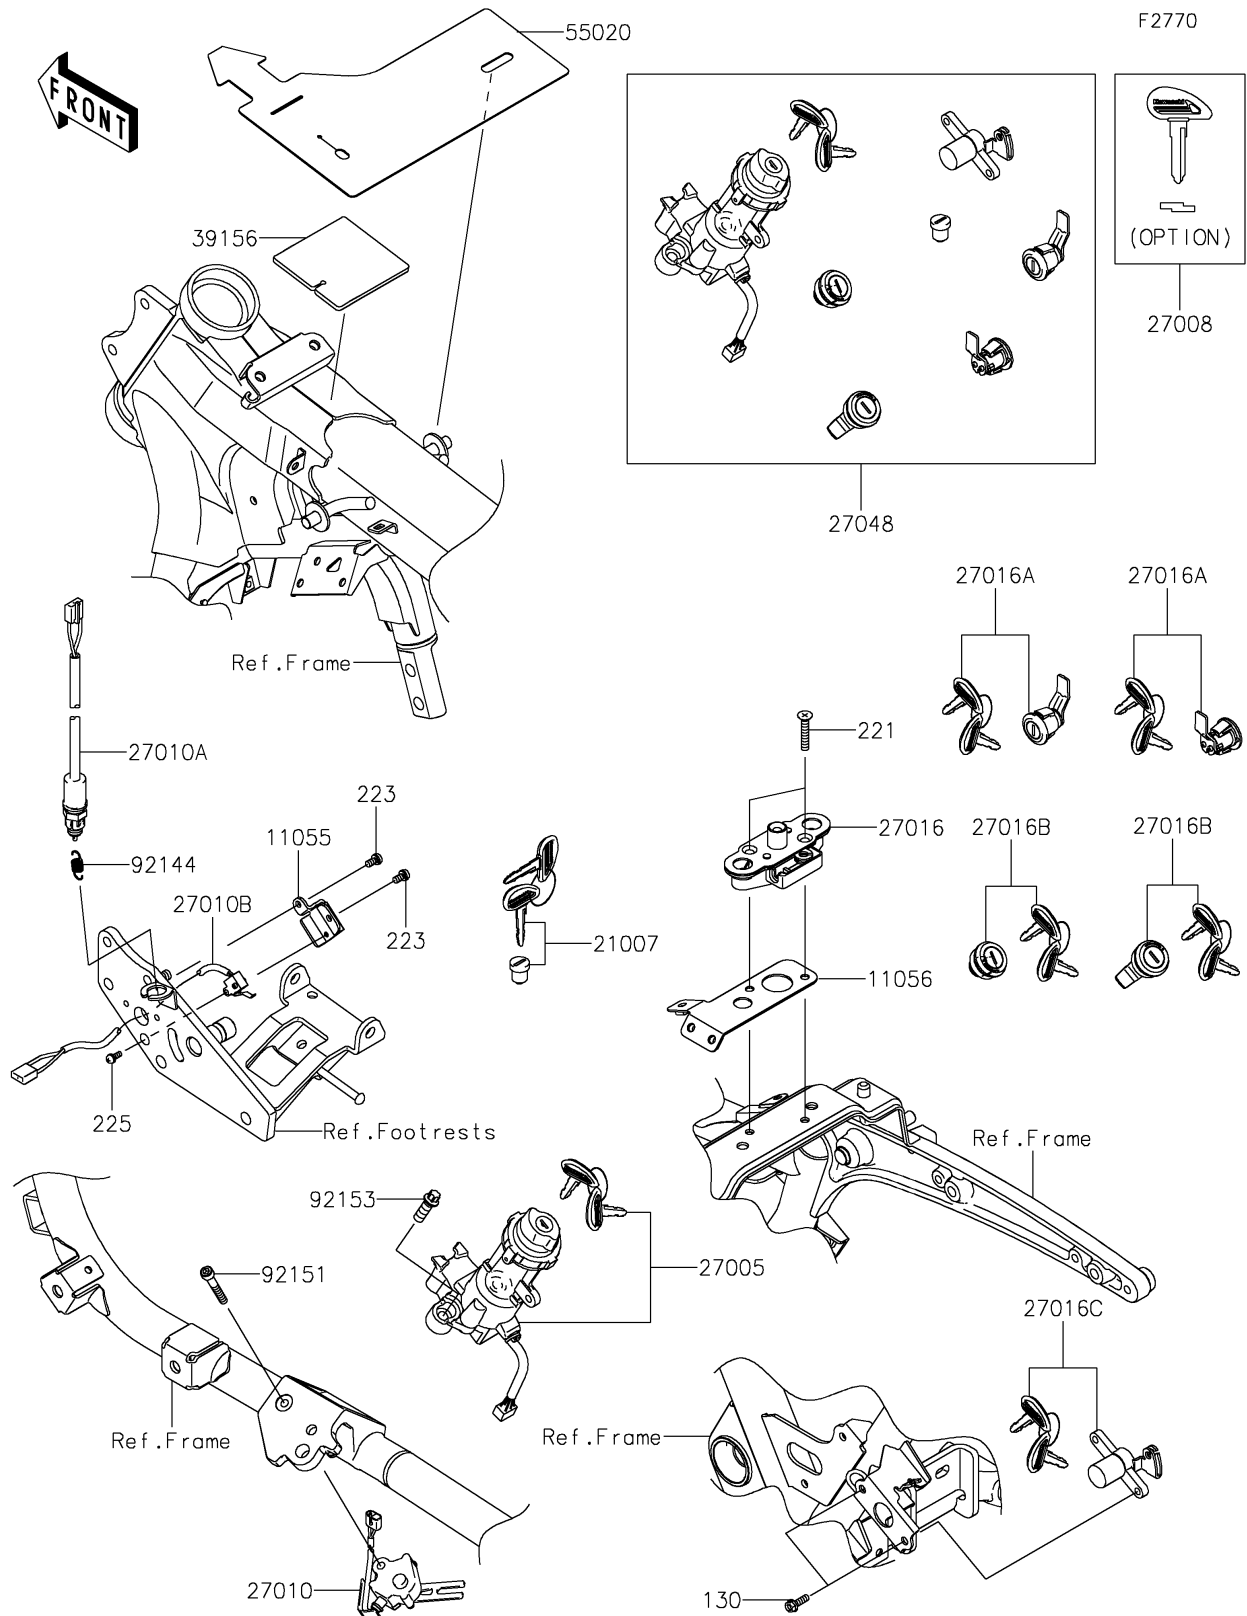

2023 VULCAN® 1700 VAQUERO® ABS

Kawasaki
Let the Good Times Roll®

PARTS DIAGRAM

Ignition Switch/Locks/Reflectors

2023 VULCAN® 1700 VAQUERO® ABS

Kawasaki
Let the Good Times Roll®

PARTS LIST

Ignition Switch/Locks/Reflectors

ITEM NAME	PART NUMBER	QUANTITY
BRACKET,CRUISE CONTROL SWITCH (Ref # 11055)	11055-0609	1
BRACKET (Ref # 11056)	11056-0959	1
ROTOR,LOCK,TANK CAP (Ref # 21007)	21007-5053	1
SWITCH-ASSY-IGNITION (Ref # 27005)	27005-0623	1
KEY-LOCK,BLANK (Ref # 27008)	27008-1211	1
SWITCH,SIDE STAND (Ref # 27010)	27010-0088	1
SWITCH,REAR BRAKE (Ref # 27010A)	27010-0089	1
SWITCH,CRUISE CONTROL (Ref # 27010B)	27010-0090	1
LOCK-ASSY,SEAT STRIKER (Ref # 27016)	27016-1098	1
LOCK-ASSY,SIDE BAG (Ref # 27016A)	27016-5325	2
LOCK-ASSY,LID (Ref # 27016B)	27016-5358	2
LOCK-ASSY,SEAT (Ref # 27016C)	27016-5360	1
SWITCH-ASSY (Ref # 27048)	27048-5107	1
PAD,95X101X5 (Ref # 39156)	39156-2114	1
GUARD (Ref # 55020)	55020-1955	1
SPRING,REAR BRAKE SWITCH (Ref # 92144)	92144-1141	1
BOLT,SOCKET,6X35 (Ref # 92151)	92151-1390	1
BOLT,TORX,8X22 (Ref # 92153)	92153-1273	2
BOLT-FLANGED,6X10 (Ref # 130)	130BA0610	2
SCREW-CSK-CROS,6X30 (Ref # 221)	221AA0630	2
SCREW-PAN-WS-CROS,5X10 (Ref # 223)	223AB0510	2
SCREW-PAN-WSP-CROS,4X12 (Ref # 225)	225AB0412	1