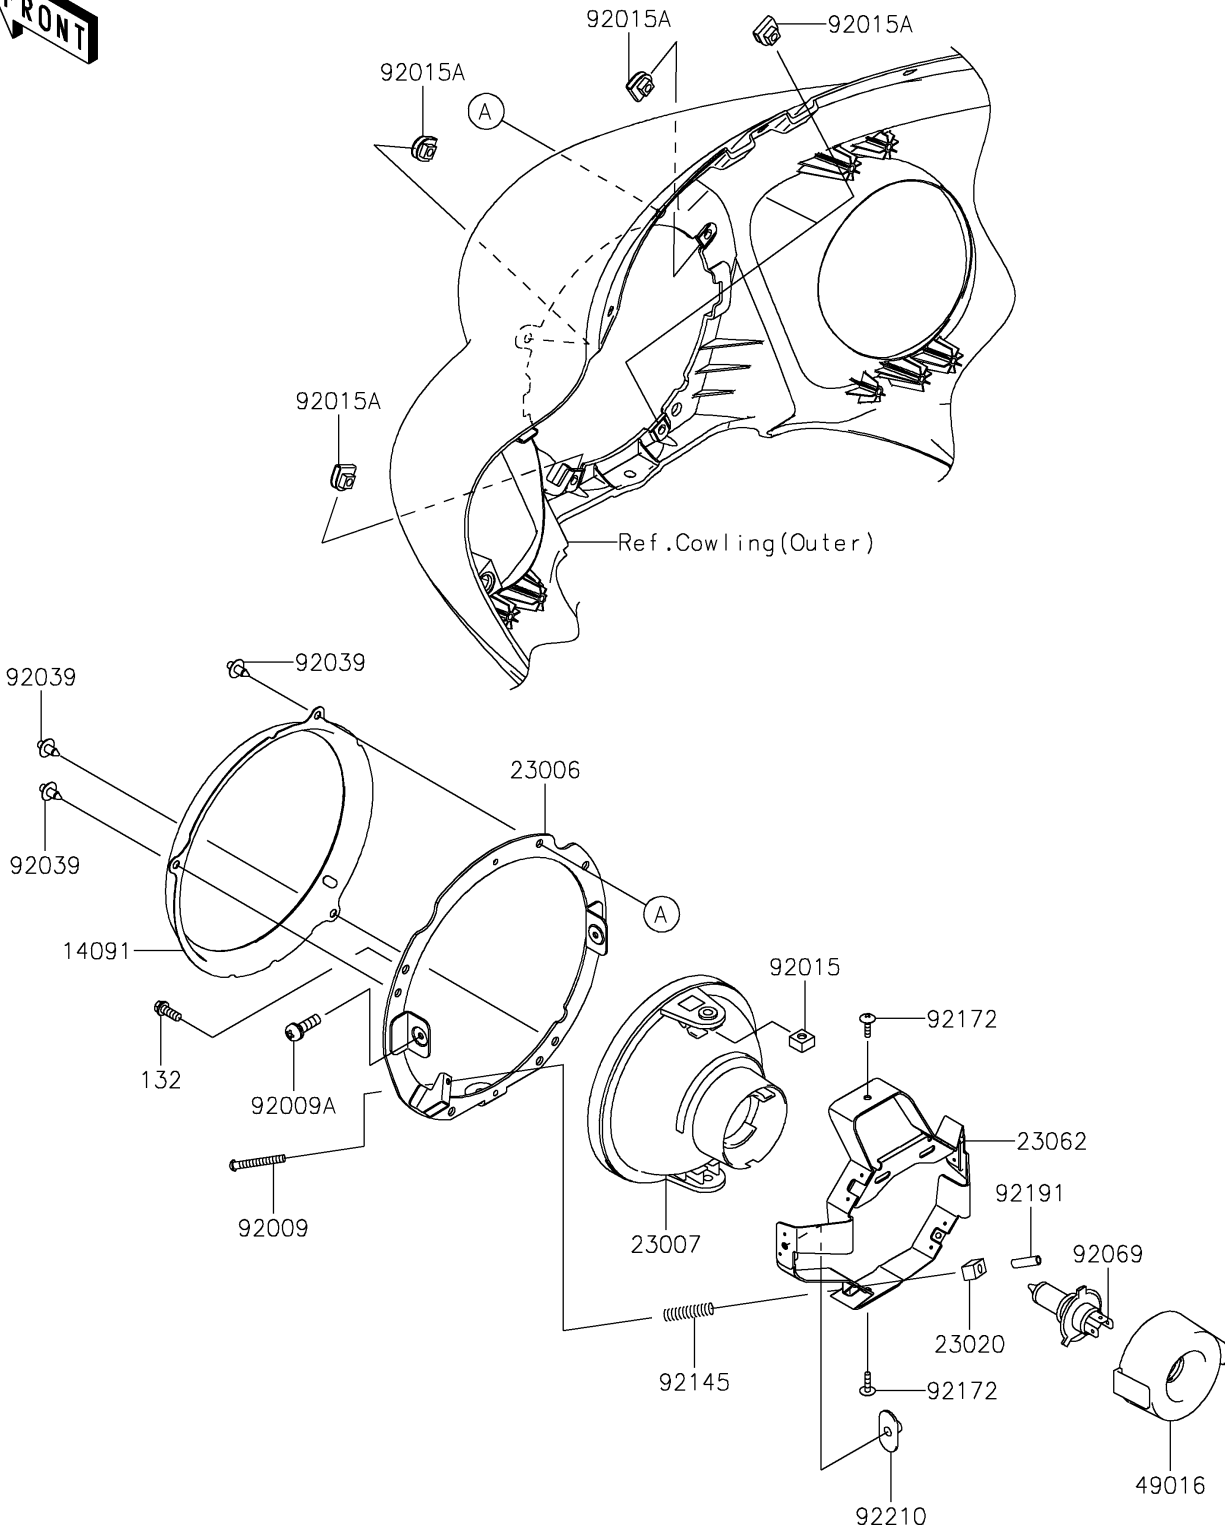

2022 Vulcan® 1700 Vaquero® ABS PARTS DIAGRAM

Headlight(s)

F2710

2022 Vulcan® 1700 Vaquero® ABS PARTS LIST

Headlight(s)

ITEM NAME	PART NUMBER	QUANTITY
COVER,RETAINER (Ref # 14091)	14091-1620	1
RIM-LAMP (Ref # 23006)	23006-0016	1
LENS-COMP,HEAD LAMP (Ref # 23007)	23007-1396	1
NUT,4MM,FOCUS ADJUST (Ref # 23020)	23020-018	2
BRACKET-COMP,HEAD LAMP (Ref # 23062)	23062-1132	1
COVER-SEAL,SOCKET (Ref # 49016)	49016-1203	1
SCREW,FOCUS ADJUST,4X60 (Ref # 92009)	92009-1816	2
SCREW,5X16 (Ref # 92009A)	92009-1879	2
NUT,5MM (Ref # 92015)	92015-1157	2
NUT,CLIP,6MM (Ref # 92015A)	92015-1904	4
RIVET (Ref # 92039)	92039-0083	3
BULB,12V 60/55W,H4 (Ref # 92069)	92069-0050	1
SPRING,HEAD LAMP LENS (Ref # 92145)	92145-1268	2
SCREW,TAPPING,4X16 (Ref # 92172)	92172-0391	2
TUBE,3.5X5.5X19 (Ref # 92191)	92191-1217	2
NUT,SPECIAL,5MM (Ref # 92210)	92210-1060	2
BOLT-FLANGED-SMALL,6X16 (Ref # 132)	132BA0616	4