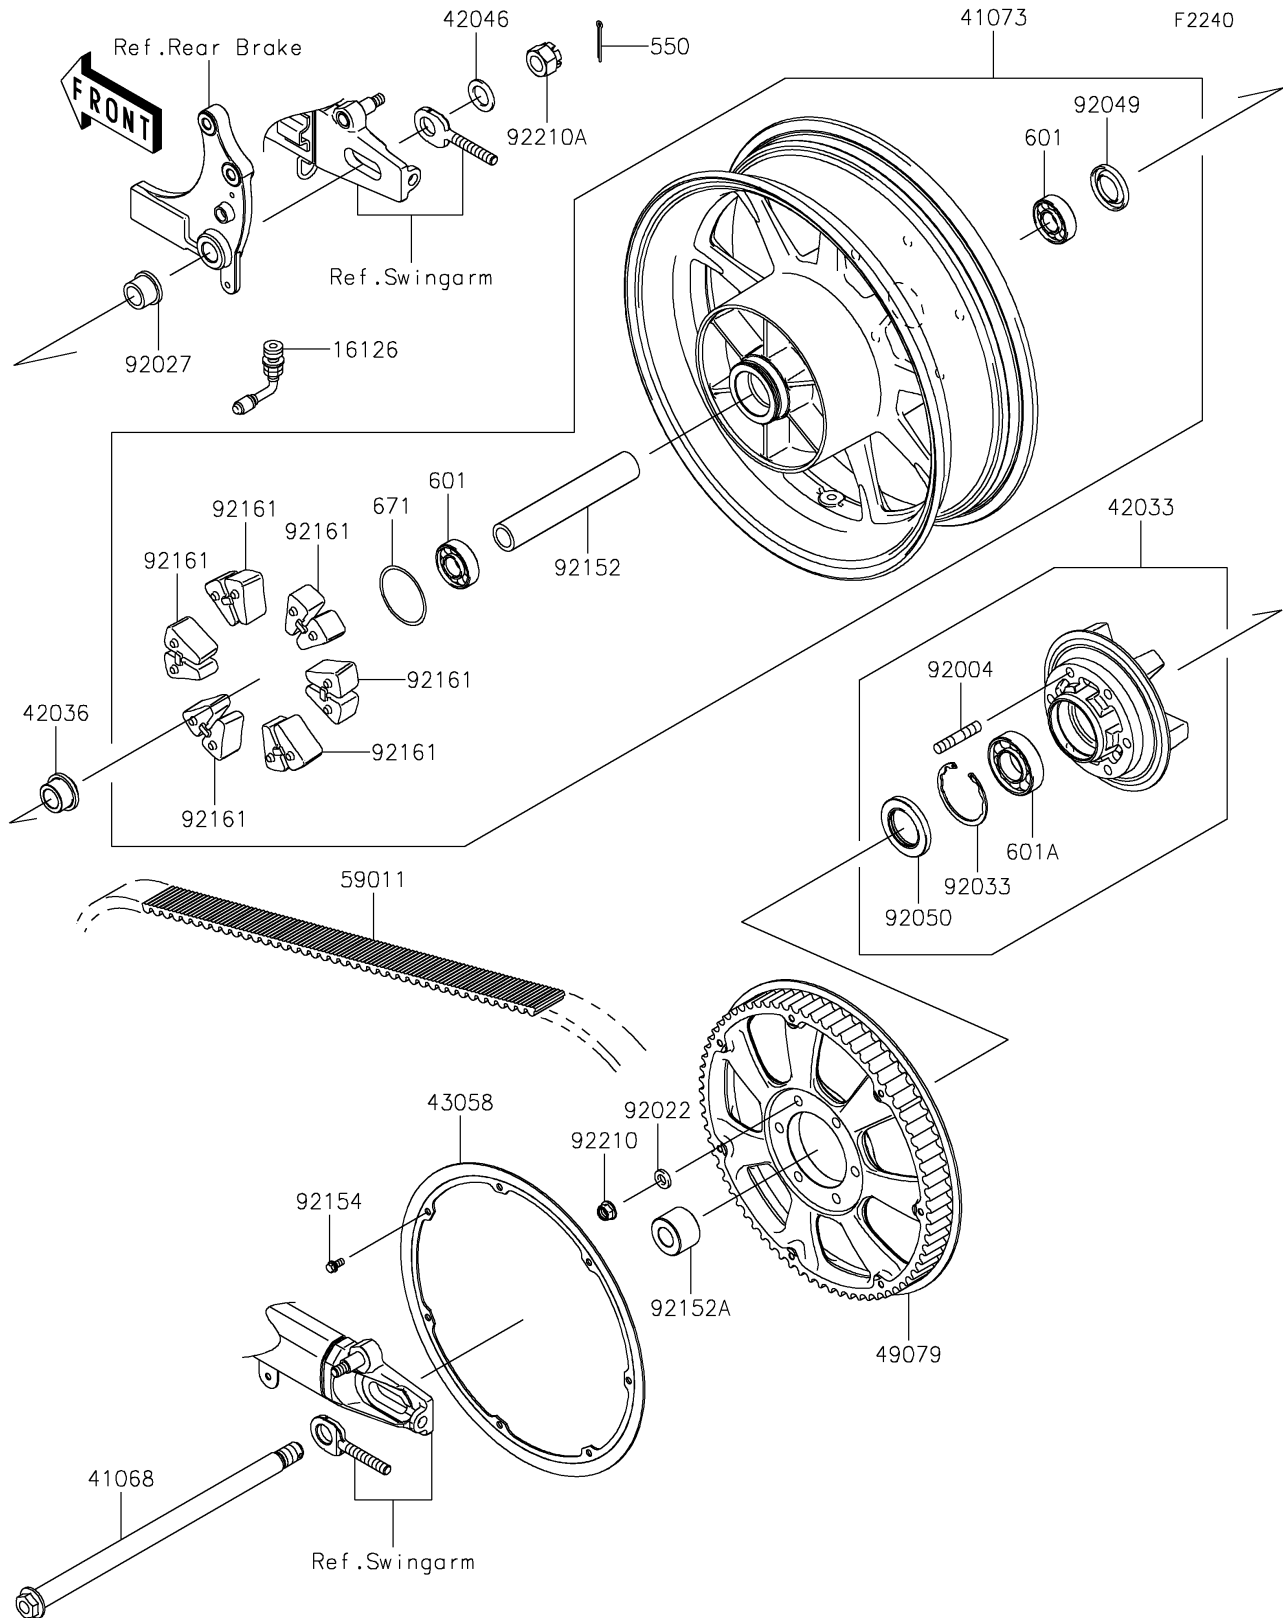

2022 Vulcan® 1700 Vaquero® ABS PARTS DIAGRAM

Rear Wheel/Chain

2022 Vulcan® 1700 Vaquero® ABS PARTS LIST

Rear Wheel/Chain

ITEM NAME	PART NUMBER	QUANTITY
VALVE (Ref # 16126)	16126-1365	1
AXLE,RR,20X362.5 (Ref # 41068)	41068-0598	1
WHEEL-ASSY,RR,G.BLACK (Ref # 41073)	41073-0667-18F	1
COUPLING-ASSY,RR HUB (Ref # 42033)	42033-0031	1
SLEEVE,RR HUB COUPLING (Ref # 42036)	42036-0060	1
WASHER,21X33X2.6 (Ref # 42046)	42046-003	1
RING,PULLEY (Ref # 43058)	43058-0033	1
PULLEY-BELT (Ref # 49079)	49079-0018	1
BELT,DRIVE,139T (Ref # 59011)	59011-0063	1
STUD,10X35 (Ref # 92004)	92004-0016	6
WASHER,10.5X19X3.2 (Ref # 92022)	92022-1820	6
COLLAR,RR AXLE,L=21.5 (Ref # 92027)	92027-1902	1
RING-SNAP,62MM (Ref # 92033)	92033-1044	1
SEAL-OIL,BJN28475 (Ref # 92049)	92049-1056	1
SEAL-OIL,AJN40627 (Ref # 92050)	92050-027	1
COLLAR,RR HUB,L=172 (Ref # 92152)	92152-0640	1
COLLAR,RR AXLE,LH,L=28 (Ref # 92152A)	92152-0641	1
BOLT,FLANGED,6X12 (Ref # 92154)	92154-0346	7
DAMPER,SHOCK,RR HUB (Ref # 92161)	92161-0576	6
NUT,LOCK,FLANGED,10MM (Ref # 92210)	92210-0276	6
NUT,CASTLE,18MM (Ref # 92210A)	92210-1134	1
PIN-COTTER,4.0X40 (Ref # 550)	550AA4040	1
BEARING-BALL,6204UUC3 (Ref # 601)	601B6204UU	2
BEARING-BALL,#6206UUC3 (Ref # 601A)	601B6206UU	1
O RING,60MM (Ref # 671)	671B2560	1