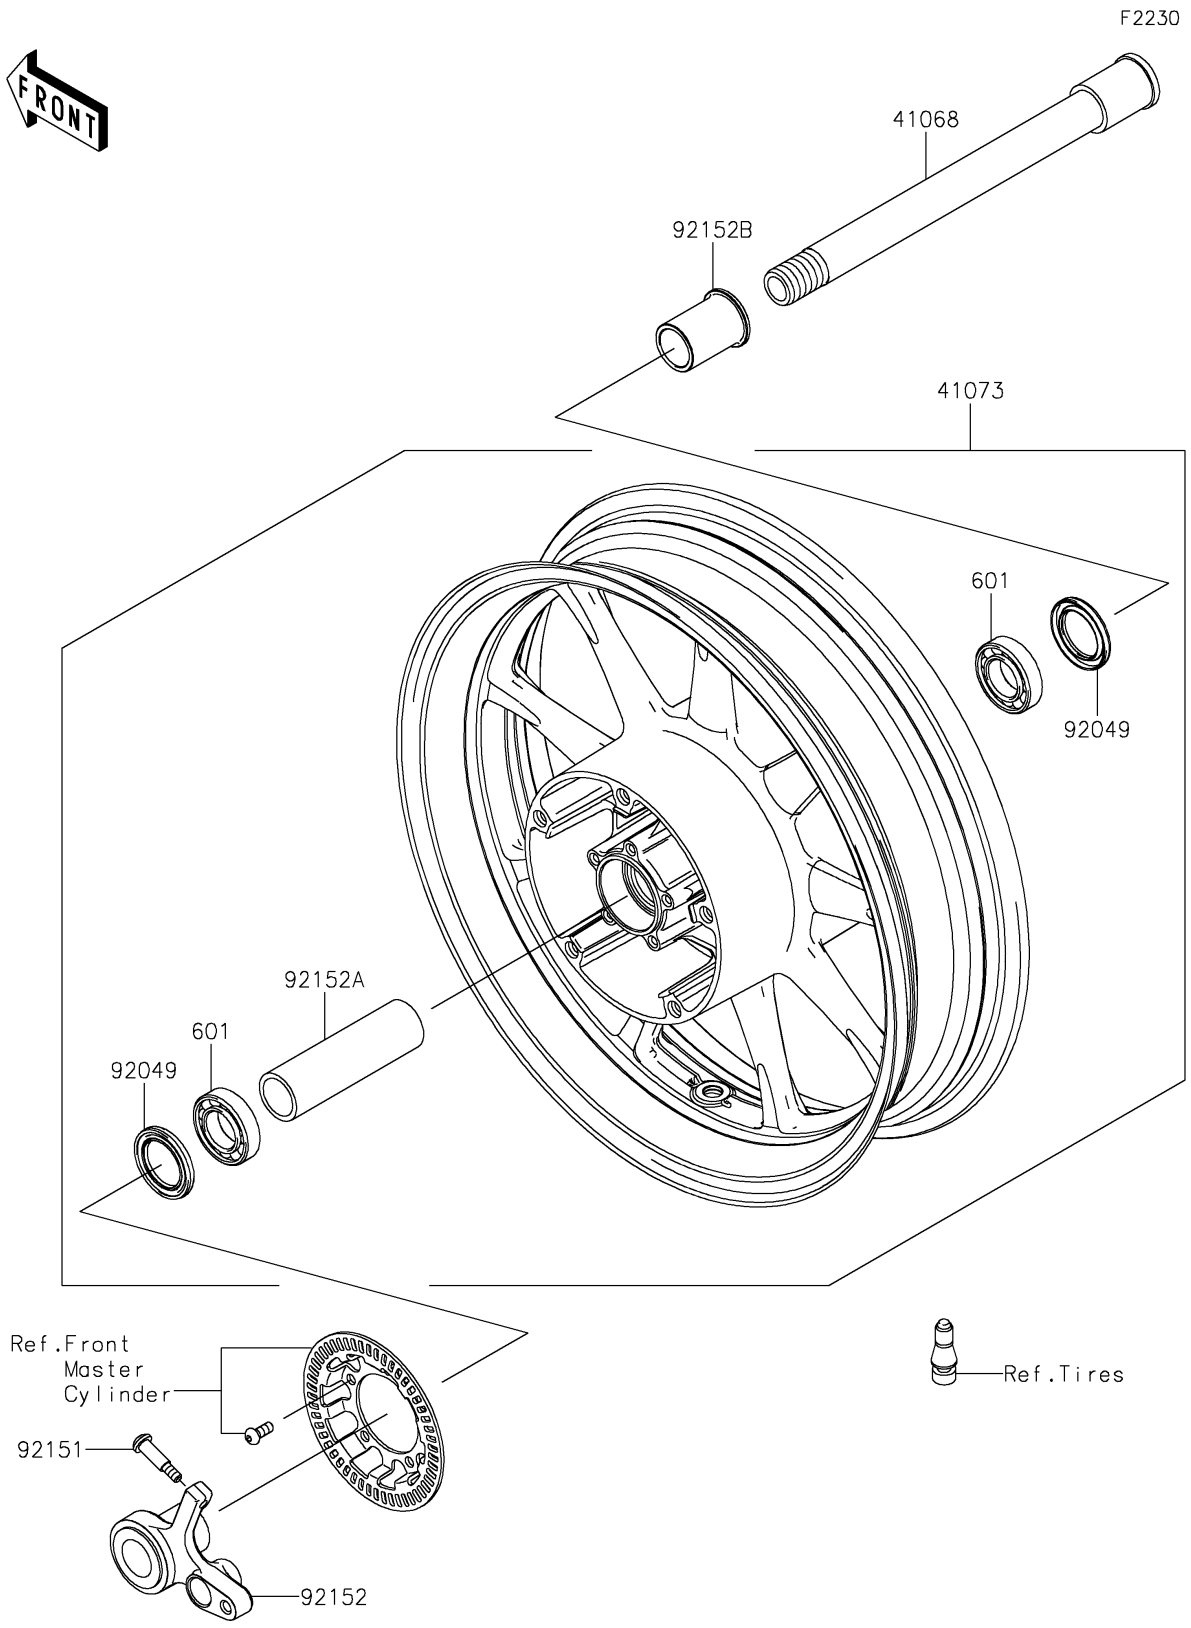

2022 Vulcan® 1700 Vaquero® ABS PARTS DIAGRAM

Front Wheel

2022 Vulcan® 1700 Vaquero® ABS PARTS LIST

Front Wheel

ITEM NAME	PART NUMBER	QUANTITY
AXLE,FR (Ref # 41068)	41068-0600	1
WHEEL-ASSY,FR,G.BLACK (Ref # 41073)	41073-0149-18F	1
SEAL-OIL,BJN-C2 32X47X5 (Ref # 92049)	92049-0050	2
BOLT,L=32 (Ref # 92151)	92151-1796	1
COLLAR,FR HUB,LH (Ref # 92152)	92152-0699	1
COLLAR,FR HUB,L=109 (Ref # 92152A)	92152-1308	1
COLLAR,FR HUB,L=46.5 (Ref # 92152B)	92152-1492	1
BEARING-BALL,#6005UU (Ref # 601)	601B6005UU	2