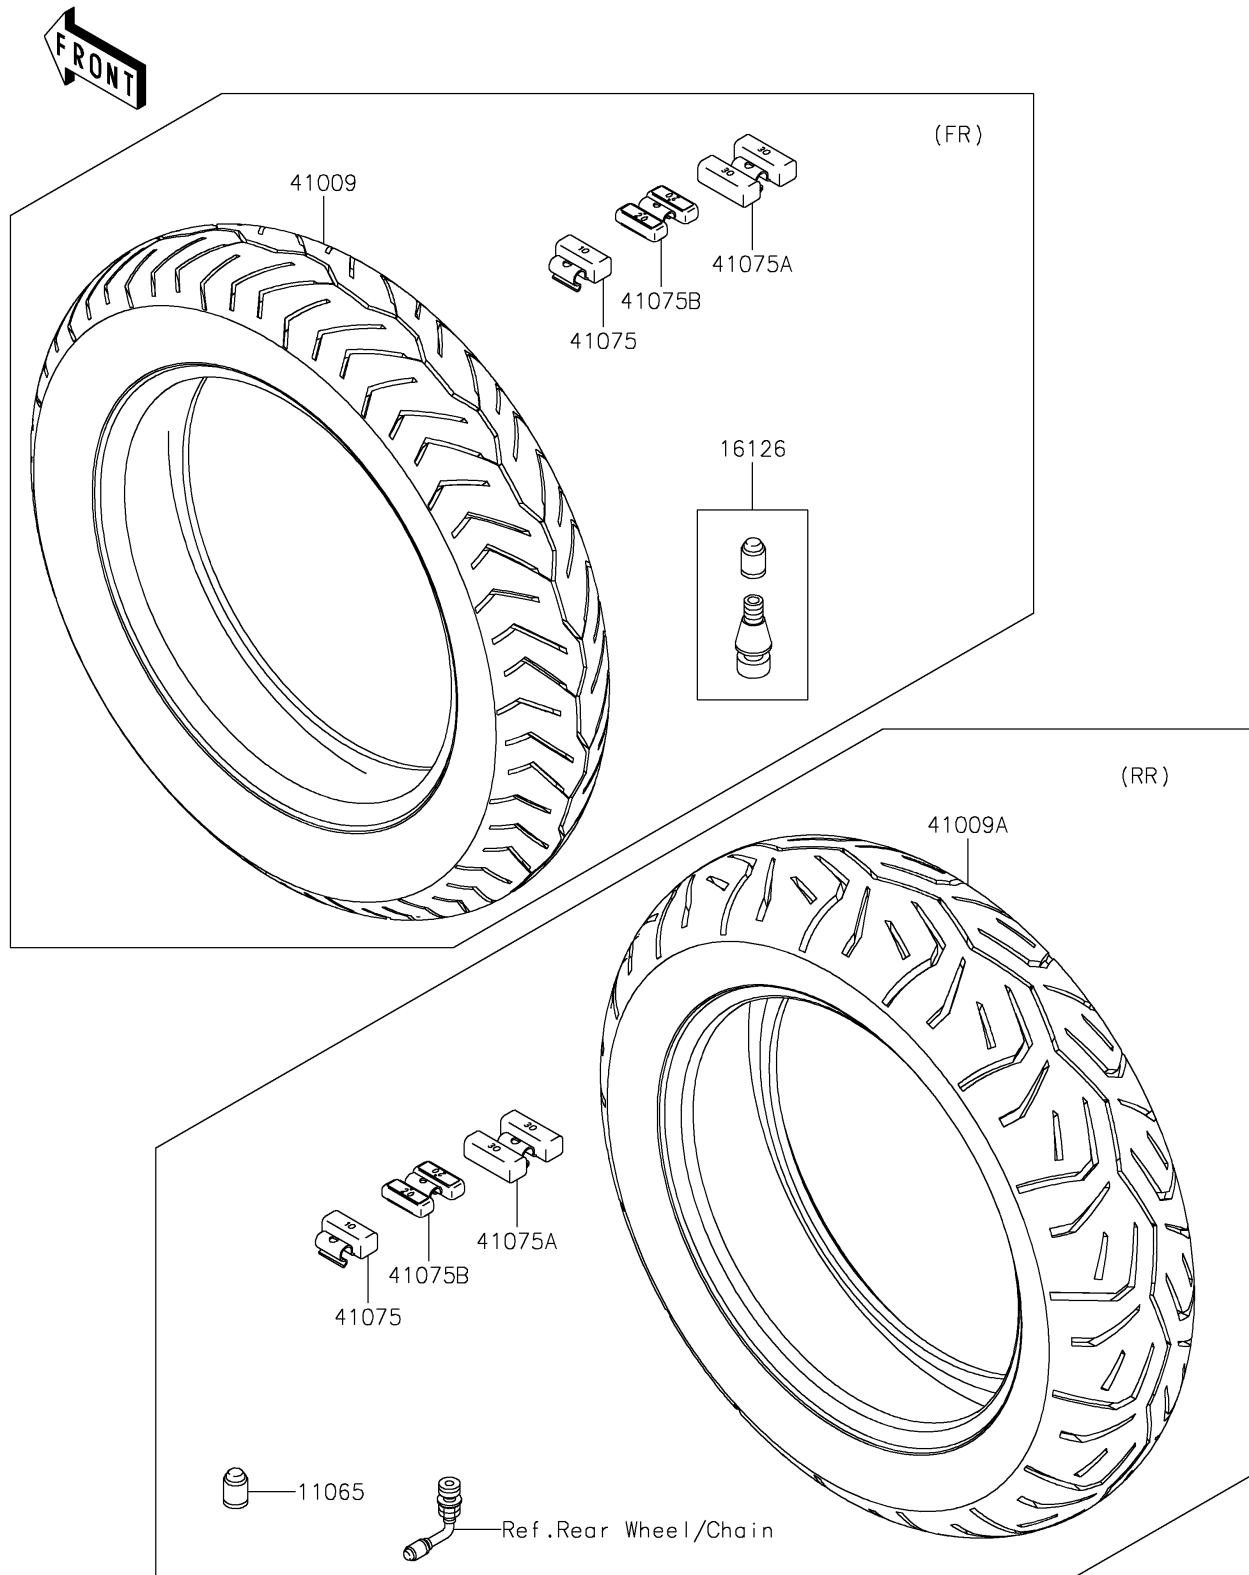

2022 Vulcan® 1700 Vaquero® ABS PARTS DIAGRAM

Tires

F2210

2022 Vulcan® 1700 Vaquero® ABS PARTS LIST

Tires

ITEM NAME	PART NUMBER	QUANTITY
CAP (Ref # 11065)	11065-1112	1
VALVE,TIRE (Ref # 16126)	16126-1140	1
TIRE,FR,130/90B16 67H,G721E (Ref # 41009)	41009-0731	1
TIRE,RR,170/70B16 75H,G722E (Ref # 41009A)	41009-0732	1
BALANCER-WHEEL,10G,SILVER (Ref # 41075)	41075-0007	AR
BALANCER-WHEEL,30G,SILVER (Ref # 41075A)	41075-0017	AR
BALANCER-WHEEL,20G,SILVER (Ref # 41075B)	41075-0018	AR