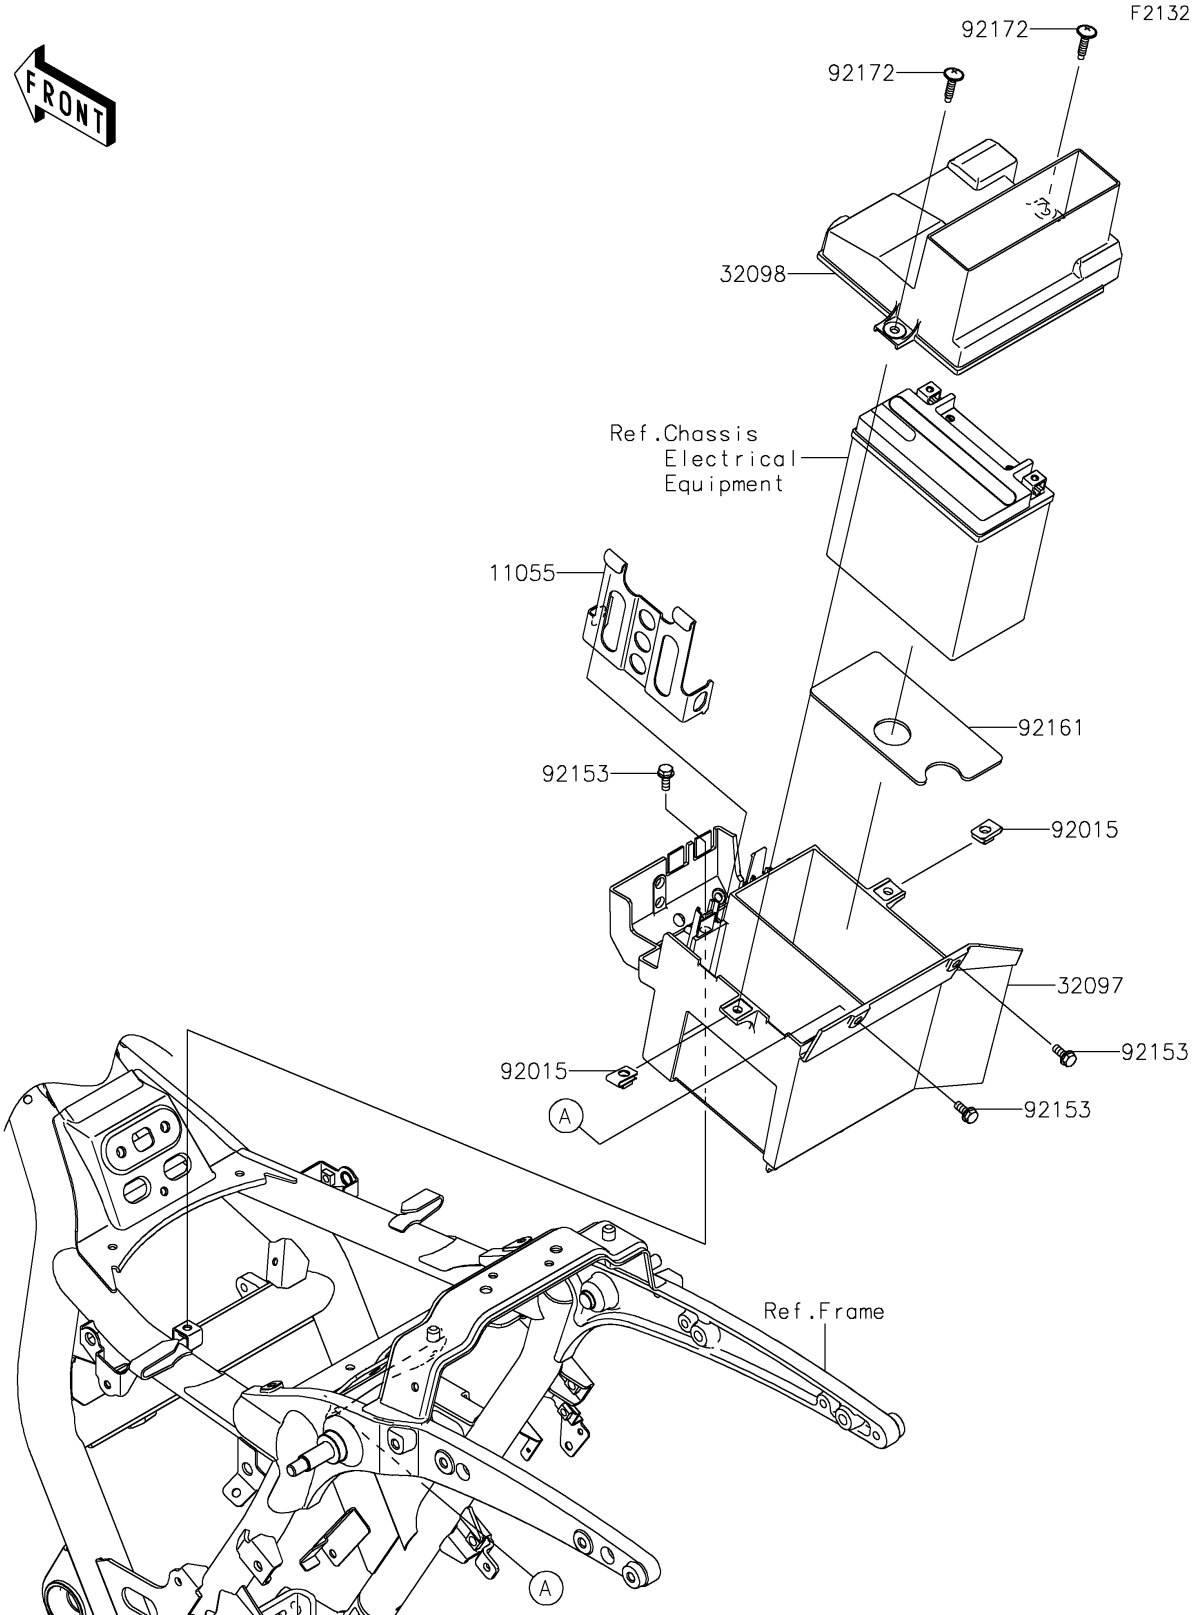

2022 Vulcan® 1700 Vaquero® ABS PARTS DIAGRAM

Battery Case

2022 Vulcan® 1700 Vaquero® ABS PARTS LIST

Battery Case

ITEM NAME	PART NUMBER	QUANTITY
BRACKET,ECU&RELAY BOX (Ref # 11055)	11055-0617	1
CASE-BATTERY (Ref # 32097)	32097-0027	1
CASE-TOOL (Ref # 32098)	32098-0020	1
NUT,6MM (Ref # 92015)	92015-1602	2
BOLT,6X16 (Ref # 92153)	92153-1215	3
DAMPER,BATTERY (Ref # 92161)	92161-1097	1
SCREW,6X26 (Ref # 92172)	92172-0137	2