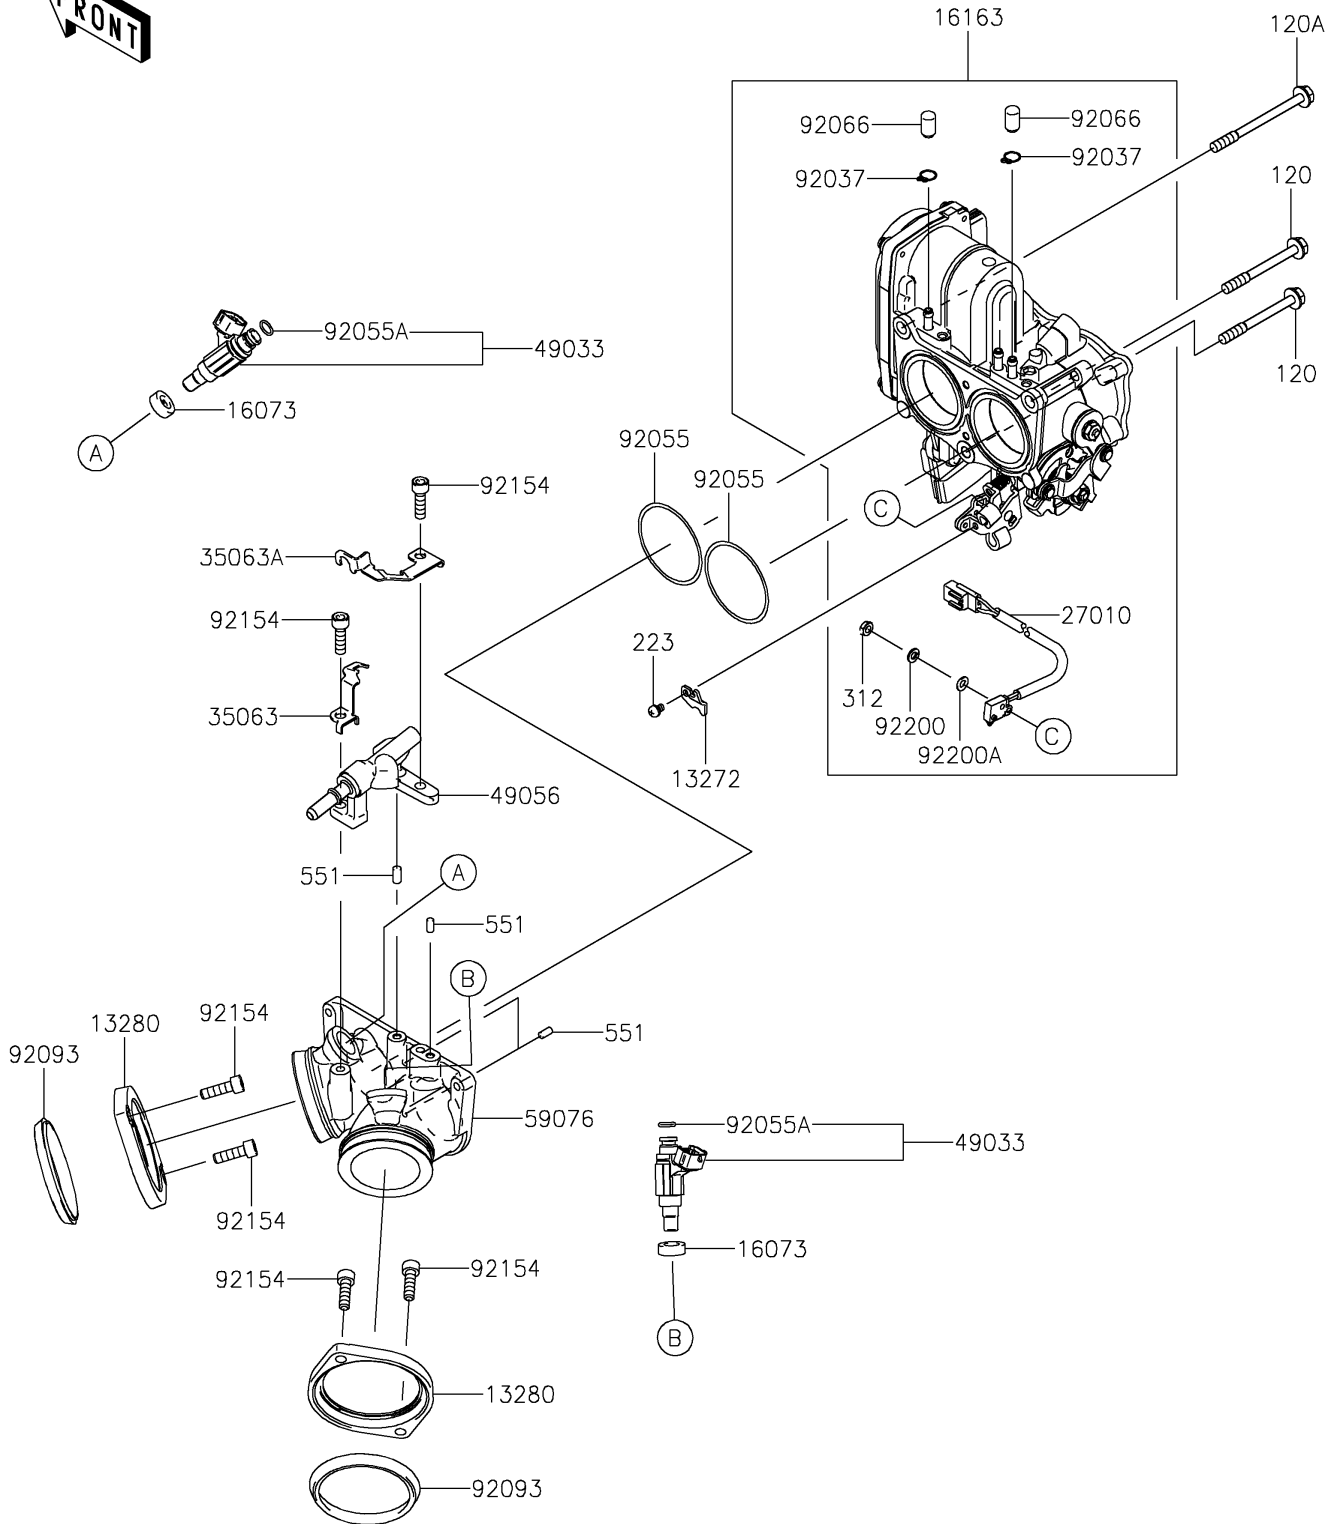

2022 Vulcan® 1700 Vaquero® ABS PARTS DIAGRAM

Throttle

E1510

2022 Vulcan® 1700 Vaquero® ABS PARTS LIST

Throttle

ITEM NAME	PART NUMBER	QUANTITY
PLATE,CABLE STOPPER (Ref # 13272)	13272-0620	1
HOLDER,INTAKE MANIFOLD (Ref # 13280)	13280-0007	2
INSULATOR (Ref # 16073)	16073-3707	2
THROTTLE-ASSY,EACW42 (Ref # 16163)	16163-0124	1
SWITCH,AUTOCRUISE CANCEL (Ref # 27010)	27010-0093	1
STAY (Ref # 35063)	35063-0075	1
STAY (Ref # 35063A)	35063-0076	1
NOZZLE-INJECTION (Ref # 49033)	49033-0003	2
PIPE-INJECTION (Ref # 49056)	49056-0020	1
MANIFOLD-INTAKE (Ref # 59076)	59076-0005	1
CLAMP,BREATHER TUBE (Ref # 92037)	92037-174	2
RING-O,49.7X2.4 (Ref # 92055)	92055-0183	2
RING-O,INJECTION NOZZLE (Ref # 92055A)	92055-1622	2
PLUG,FITTING (Ref # 92066)	92066-1549	2
SEAL (Ref # 92093)	92093-0006	2
BOLT,SOCKET,6X20 (Ref # 92154)	92154-1837	6
WASHER,SPRING (Ref # 92200)	92200-0539	1
WASHER (Ref # 92200A)	92200-0540	1
BOLT-SOCKET,6X60 (Ref # 120)	120CA0660	2
BOLT-SOCKET,6X75 (Ref # 120A)	120CA0675	1
SCREW-PAN-WS-CROS,4X6 (Ref # 223)	223AA0406	1
NUT-HEX (Ref # 312)	312BC0300	1
PIN-DOWEL,4X8 (Ref # 551)	551A0408	4