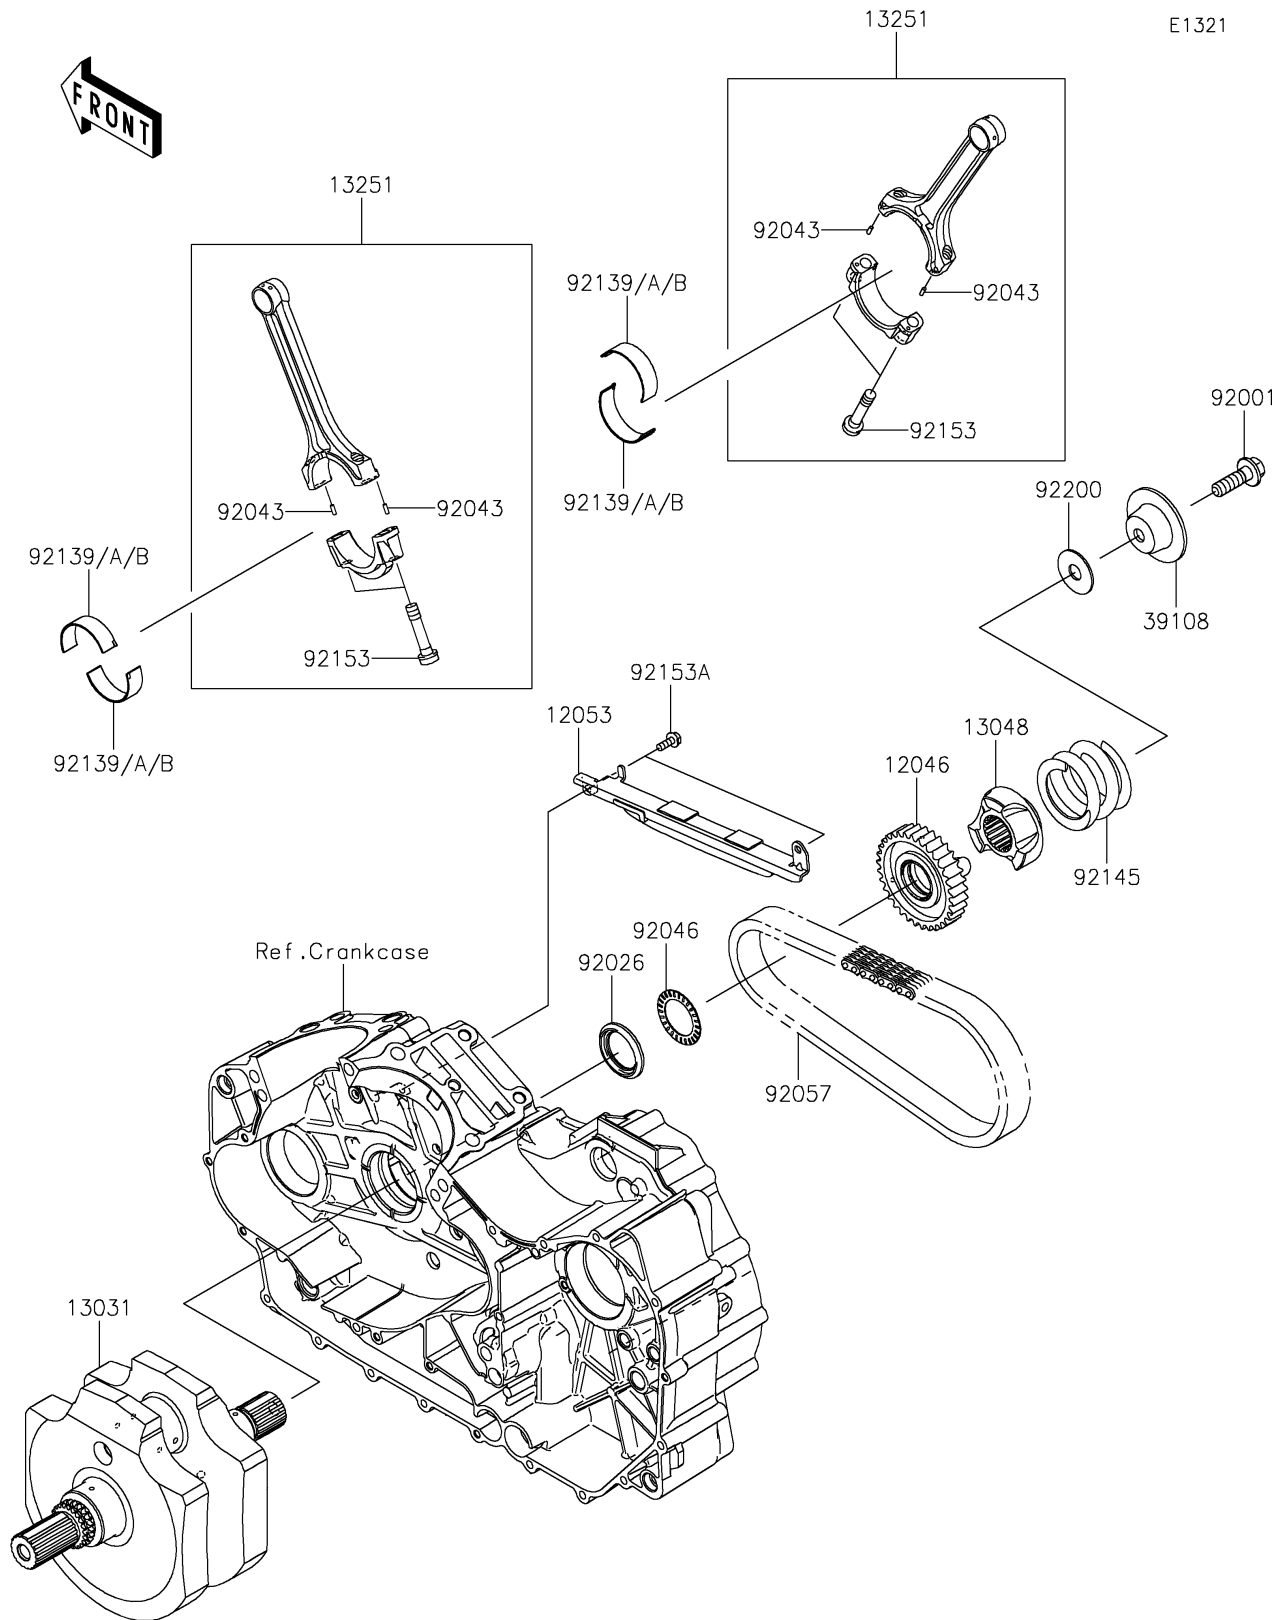

2022 Vulcan® 1700 Vaquero® ABS PARTS DIAGRAM

Crankshaft

2022 Vulcan® 1700 Vaquero® ABS PARTS LIST

Crankshaft

ITEM NAME	PART NUMBER	QUANTITY
SPROCKET,PRIMARY,33T (Ref # 12046)	12046-0065	1
GUIDE-CHAIN,PRIMARY,UPP (Ref # 12053)	12053-0122	1
CRANKSHAFT-COMP (Ref # 13031)	13031-0104	1
CAM-DAMPER (Ref # 13048)	13048-0017	1
ROD-ASSY-CONNECTING (Ref # 13251)	13251-0026	2
RETAINER-SPRING (Ref # 39108)	39108-0014	1
BOLT,FLANGED,12X40 (Ref # 92001)	92001-1146	1
SPACER (Ref # 92026)	92026-0145	1
PIN,3X8.5 (Ref # 92043)	92043-0033	4
BEARING-NEEDLE (Ref # 92046)	92046-0033	1
CHAIN,PRIMARY,89HV303CF-92 (Ref # 92057)	92057-0155	1
BUSHING,CONNECTING ROD,BLUE (Ref # 92139)	92139-0225	4
BUSHING,CONNECTING ROD,BLACK (Ref # 92139A)	92139-0226	AR
BUSHING,CONNECTING ROD,BROWN (Ref # 92139B)	92139-0227	AR
SPRING,58X11X46.5 (Ref # 92145)	92145-0592	1
BOLT,CONNECTING ROD (Ref # 92153)	92153-0314	4
BOLT,FLANGED,6X16 (Ref # 92153A)	92153-0713	2
WASHER,12X34X1.6 (Ref # 92200)	92200-0478	1