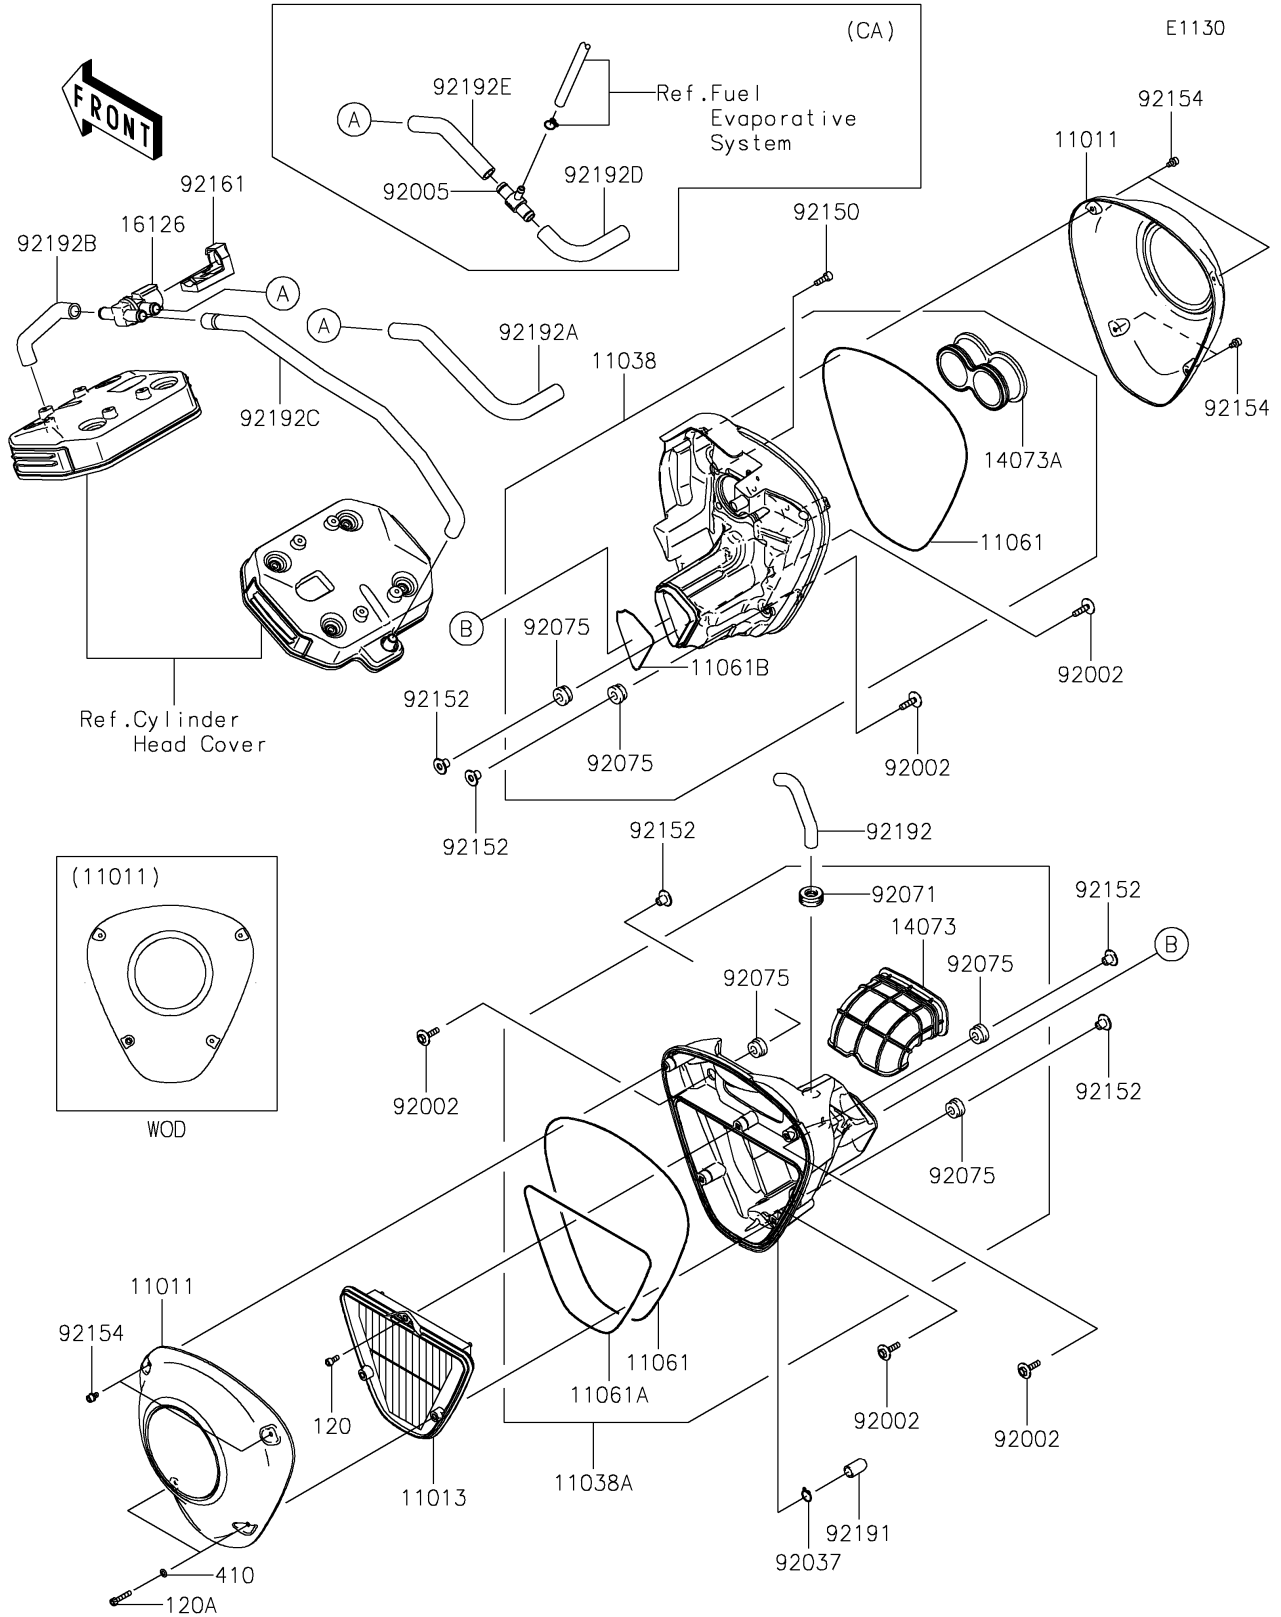

2022 Vulcan® 1700 Vaquero® ABS PARTS DIAGRAM

Air Cleaner

2022 Vulcan® 1700 Vaquero® ABS PARTS LIST

Air Cleaner

ITEM NAME	PART NUMBER	QUANTITY
CASE-AIR FILTER,F.S.BLACK (Ref # 11011)	11011-0172	2
ELEMENT-AIR FILTER (Ref # 11013)	11013-0031	1
CASE-ASSY-AIR FILTER,RH (Ref # 11038)	11038-0708	1
CASE-ASSY-AIR FILTER,LH (Ref # 11038A)	11038-0710	1
GASKET,3X812 (Ref # 11061)	11061-0346	2
GASKET,3X630 (Ref # 11061A)	11061-0347	1
GASKET,3X222 (Ref # 11061B)	11061-0367	1
DUCT,INTAKE (Ref # 14073)	14073-0202	1
DUCT,THROBO. FUNNEL (Ref # 14073A)	14073-0203	1
VALVE,AIR SWITCHING (Ref # 16126)	16126-0746	1
BOLT,6X25 (Ref # 92002)	92002-1135	5
CLAMP,14.5MM (Ref # 92037)	92037-1900	1
GROMMET,AIR SUCTION VALVE (Ref # 92071)	92071-1249	1
DAMPER,RUBBER (Ref # 92075)	92075-1123	5
BOLT,6X18 (Ref # 92150)	92150-1645	5
COLLAR,6.3X10X12 (Ref # 92152)	92152-0694	5
BOLT,SOCKET,5X10 (Ref # 92154)	92154-0131	6
DAMPER (Ref # 92161)	92161-0309	1
TUBE (Ref # 92191)	92191-1704	1
TUBE,BREATHER (Ref # 92192)	92192-0650	1
TUBE,A/C-ASWV (Ref # 92192A)	92192-0651	1
TUBE,FR HEAD-ASWV (Ref # 92192B)	92192-0652	1
TUBE,RR HEAD-ASWV (Ref # 92192C)	92192-0653	1
BOLT-SOCKET,5X12 (Ref # 120)	120CA0512	1
BOLT-SOCKET,5X25 (Ref # 120A)	120R0525	2
W-PLAIN-S,5MM (Ref # 410)	410S0500	2