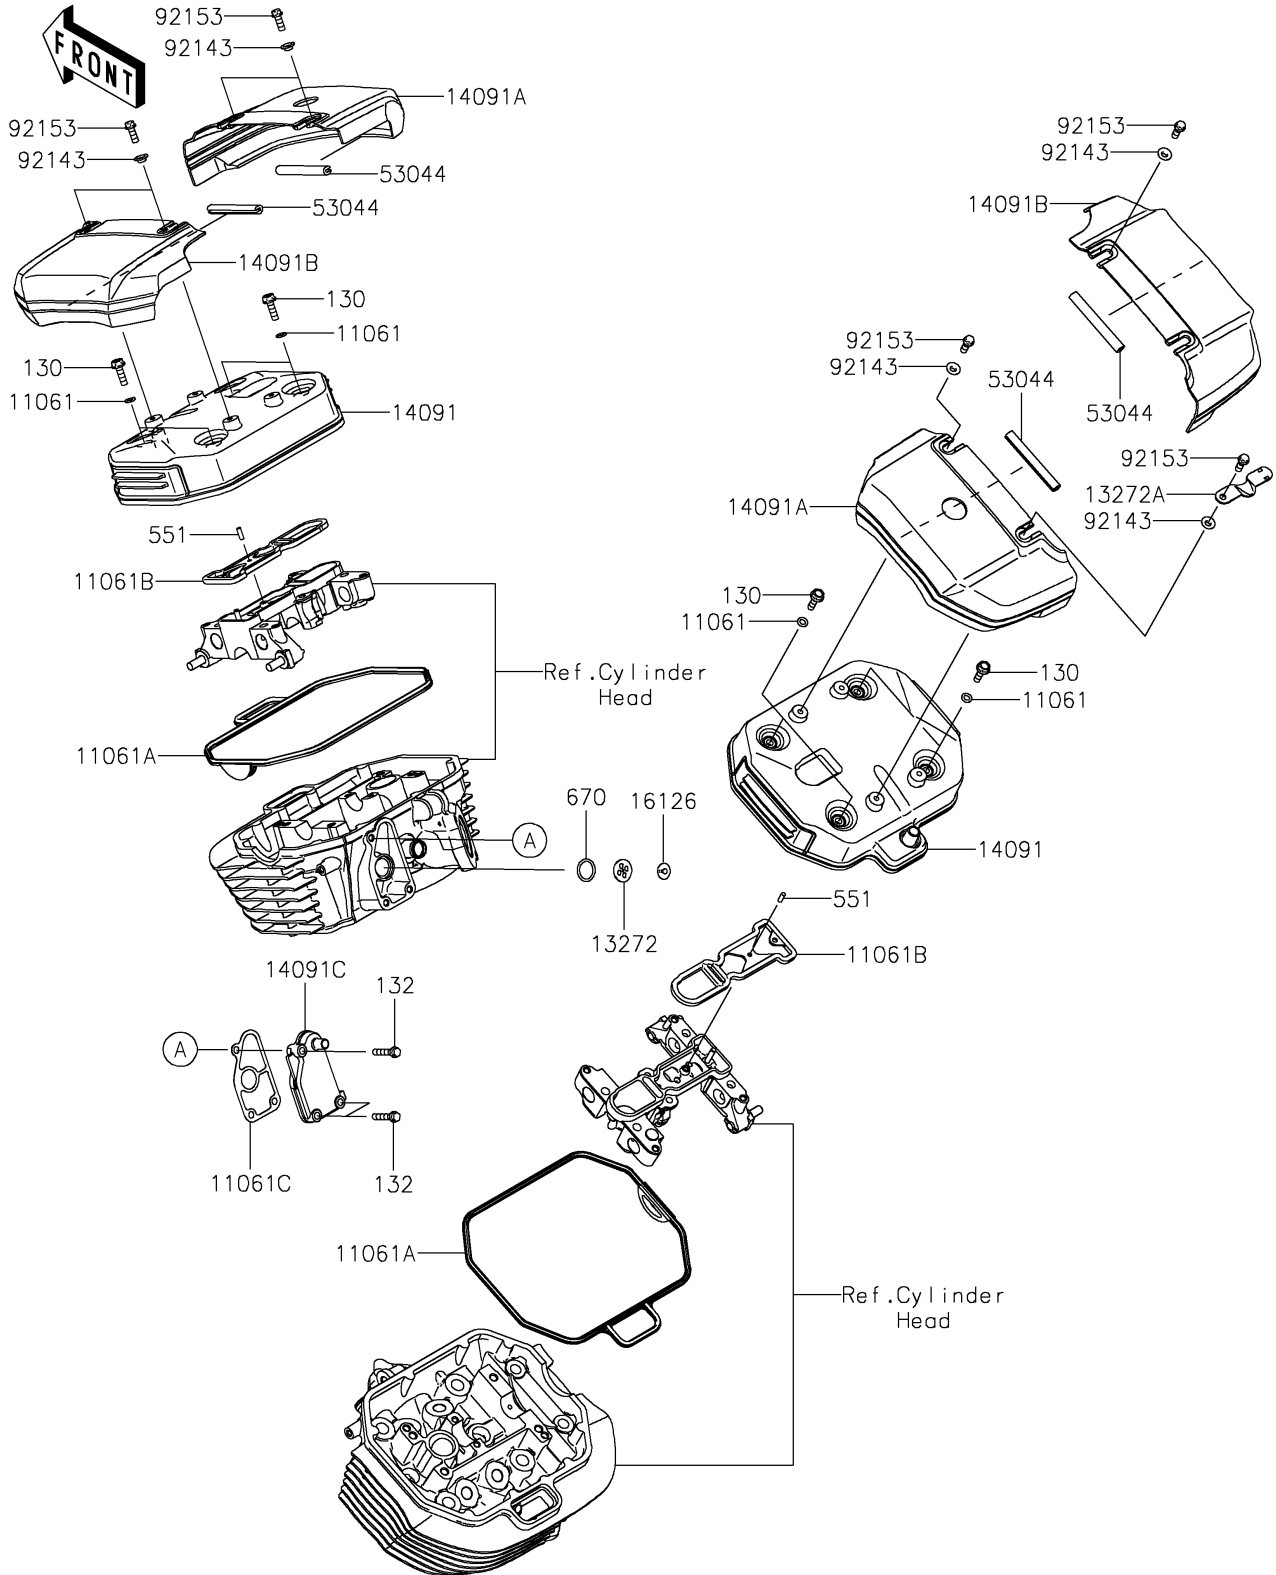

2022 Vulcan® 1700 Vaquero® ABS PARTS DIAGRAM

Cylinder Head Cover

E1112

2022 Vulcan® 1700 Vaquero® ABS PARTS LIST

Cylinder Head Cover

ITEM NAME	PART NUMBER	QUANTITY
GASKET (Ref # 11061)	11061-0107	8
GASKET,HEAD COVER (Ref # 11061A)	11061-0331	2
GASKET,ROCKER CASE COVER (Ref # 11061B)	11061-0332	2
GASKET,BREATHER COVER (Ref # 11061C)	11061-0334	1
PLATE (Ref # 13272)	13272-0307	1
PLATE (Ref # 13272A)	13272-0711	1
COVER,HEAD,INSIDE (Ref # 14091)	14091-0966	2
COVER,HEAD,OUTSIDE (Ref # 14091A)	14091-0967	2
COVER,HEAD,OUTSIDE (Ref # 14091B)	14091-0968	2
COVER,BREATHER (Ref # 14091C)	14091-0969	1
VALVE (Ref # 16126)	16126-2051	1
TRIM,L=75 (Ref # 53044)	53044-0009	4
COLLAR (Ref # 92143)	92143-1331	7
BOLT,6X16 (Ref # 92153)	92153-0825	7
BOLT-FLANGED,6X20 (Ref # 130)	130BA0620	8
BOLT-FLANGED-SMALL,6X30 (Ref # 132)	132BC0630	3
PIN-DOWEL (Ref # 551)	551A0412	2
O RING,18MM (Ref # 670)	670D2018	1