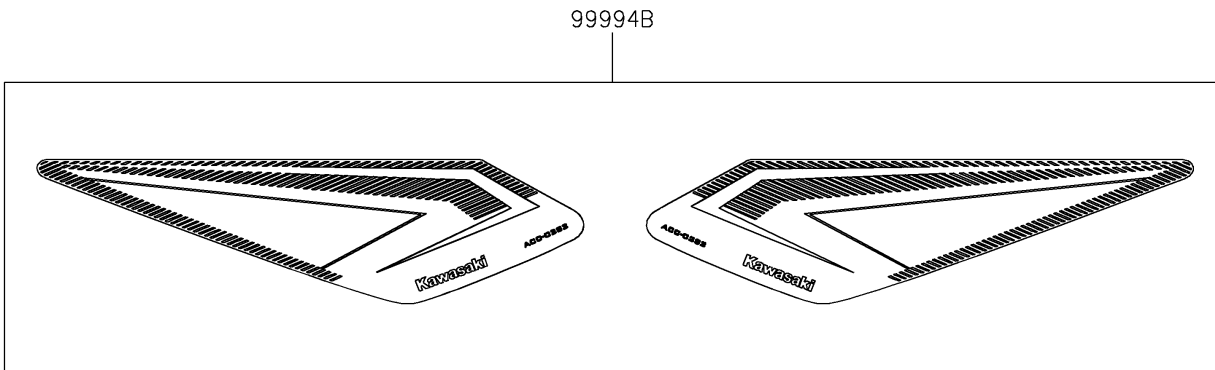

# 2022 Z400 PARTS DIAGRAM

Accessory(Decals)

F2910H

### Accessory(Decals)

ITEM NAME	PART NUMBER	QUANTITY
RIM STRIPE APPLICATOR (Ref # 57001)	57001-1752	AR
WHEEL RIM TAPE, GREEN (Ref # 99994)	99994-0932	1
WHEEL RIM TAPE, SILVER (Ref # 99994A)	99994-0933	1
KNEE PAD (Ref # 99994B)	99994-1129	1
TANK PAD (Ref # 99994C)	99994-1130	1