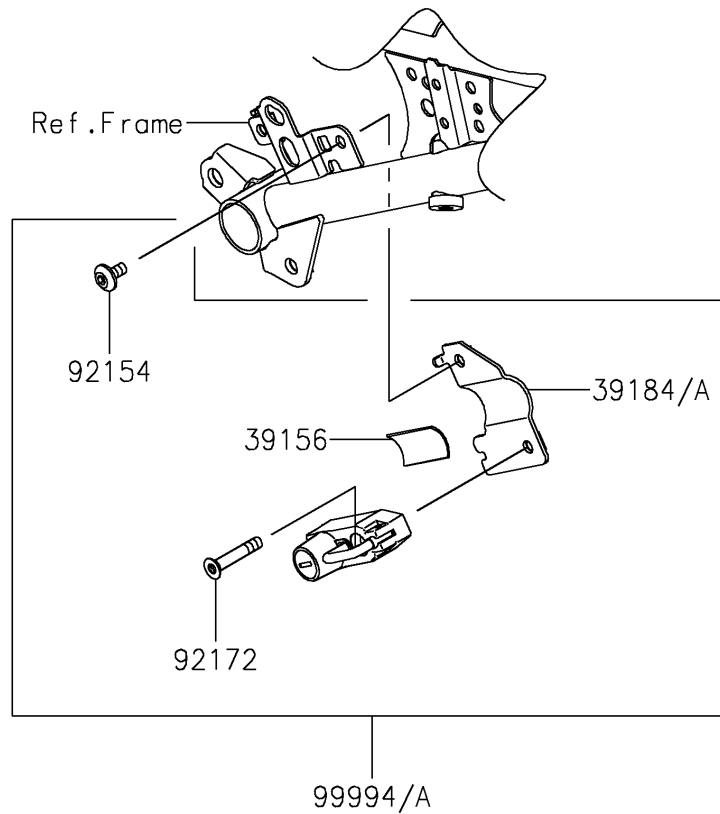

# 2022 Z400 PARTS DIAGRAM

Accessory(Helmet Lock)

F2910F

### Accessory(Helmet Lock)

ITEM NAME	PART NUMBER	QUANTITY
PAD,25X33X1 (Ref # 39156)	39156-2158	1
BRACKET-ASSY (Ref # 39184)	39184-0725	1
BOLT,SOCKET,6X12 (Ref # 92154)	92154-2355	1
SCREW,HEXLOBE,6X35 (Ref # 92172)	92172-0835	1
KIT-ACCESSORY,HELMET LOCK (Ref # 99994)	99994-1037	1