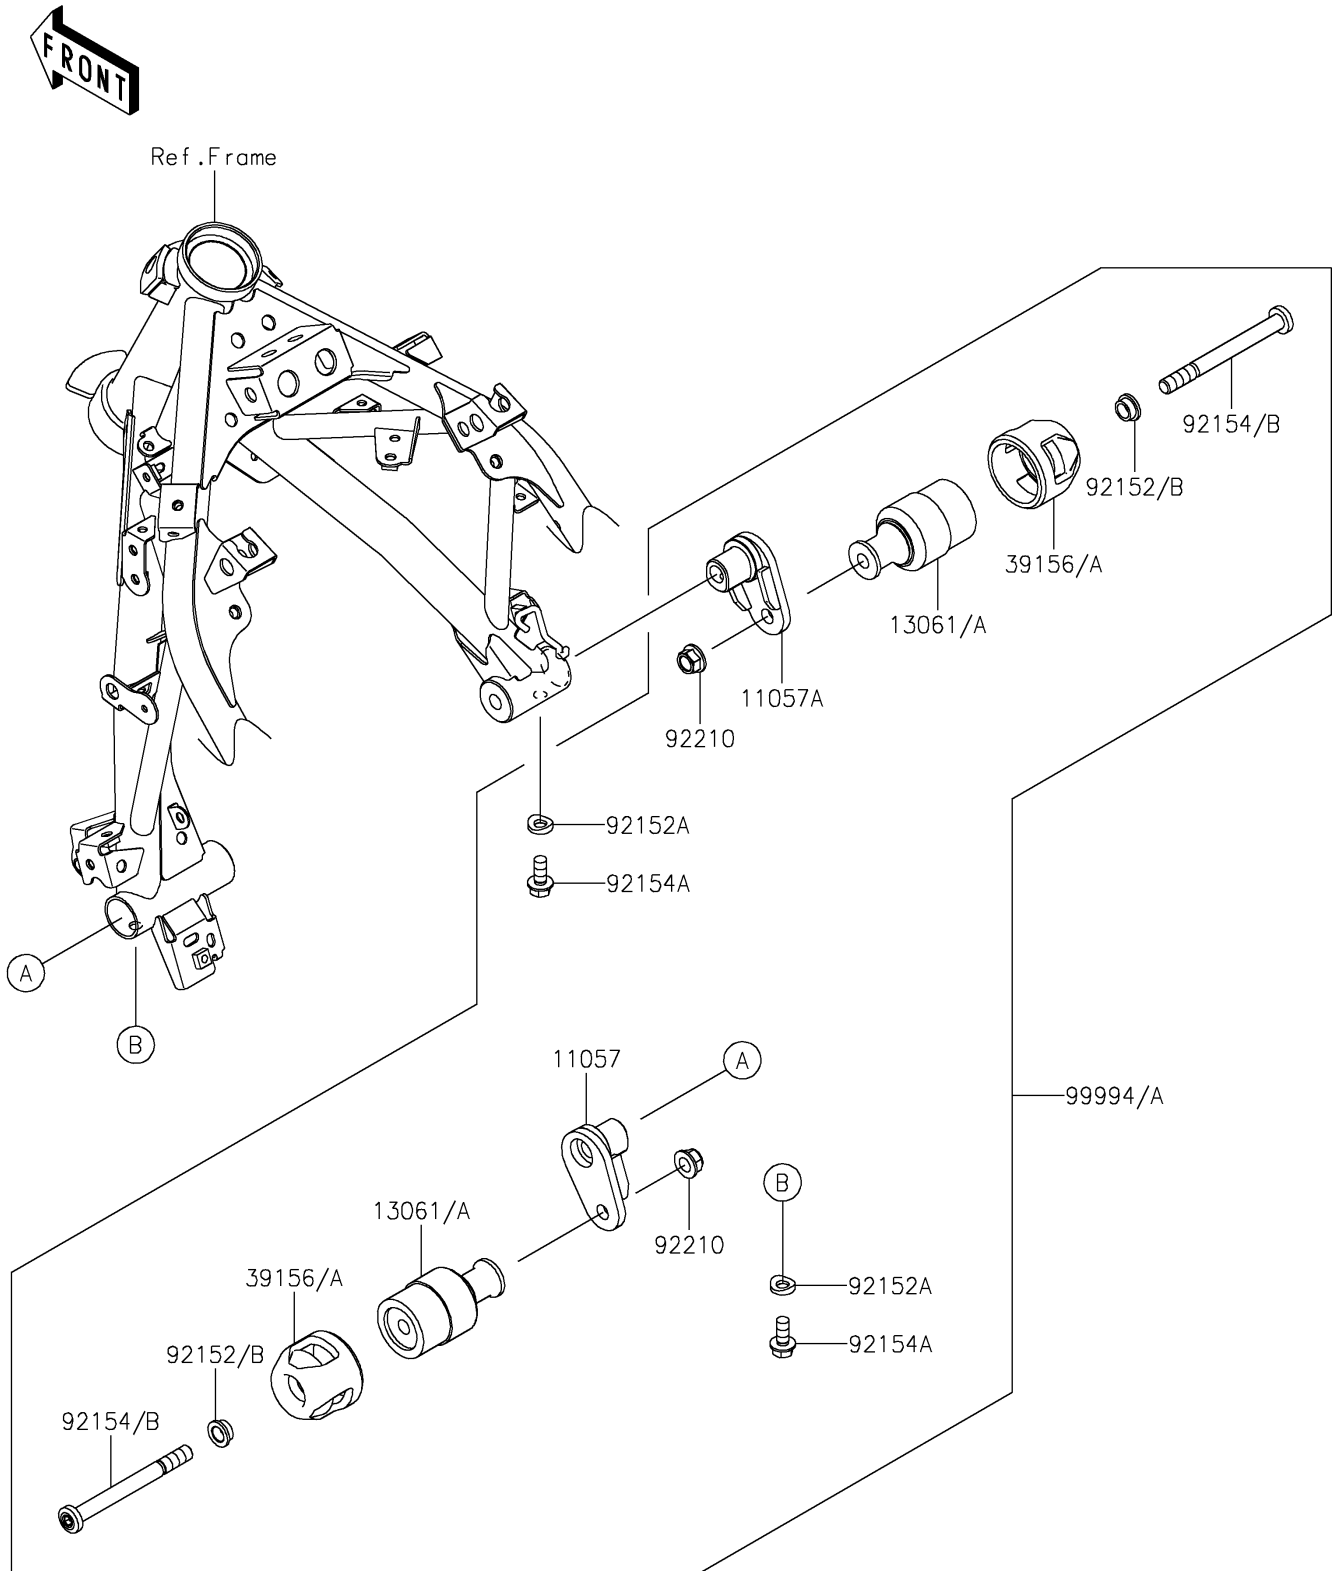

2022 Z400 PARTS DIAGRAM

Accessory(Slider)

F2910D

2022 Z400 PARTS LIST

Accessory(Slider)

ITEM NAME	PART NUMBER	QUANTITY
BRACKET,SLIDER,LH (Ref # 11057)	11057-2639	1
BRACKET,SLIDER,RH (Ref # 11057A)	11057-2642	1
BOSS (Ref # 13061)	13061-0782	2
PAD,SLIDER (Ref # 39156)	39156-1913	2
COLLAR,10.2X14X7 (Ref # 92152)	92152-2129	2
COLLAR,8.3X16 (Ref # 92152A)	92152-2423	2
BOLT,SOCKET,10X105 (Ref # 92154)	92154-1767	2
BOLT-FLANGED,8X14 (Ref # 92154A)	92154-3798	2
NUT,LOCK,FLANGED,10MM (Ref # 92210)	92210-1081	2
KIT-ACCESSORY,SLIDER (Ref # 99994)	99994-1287	1