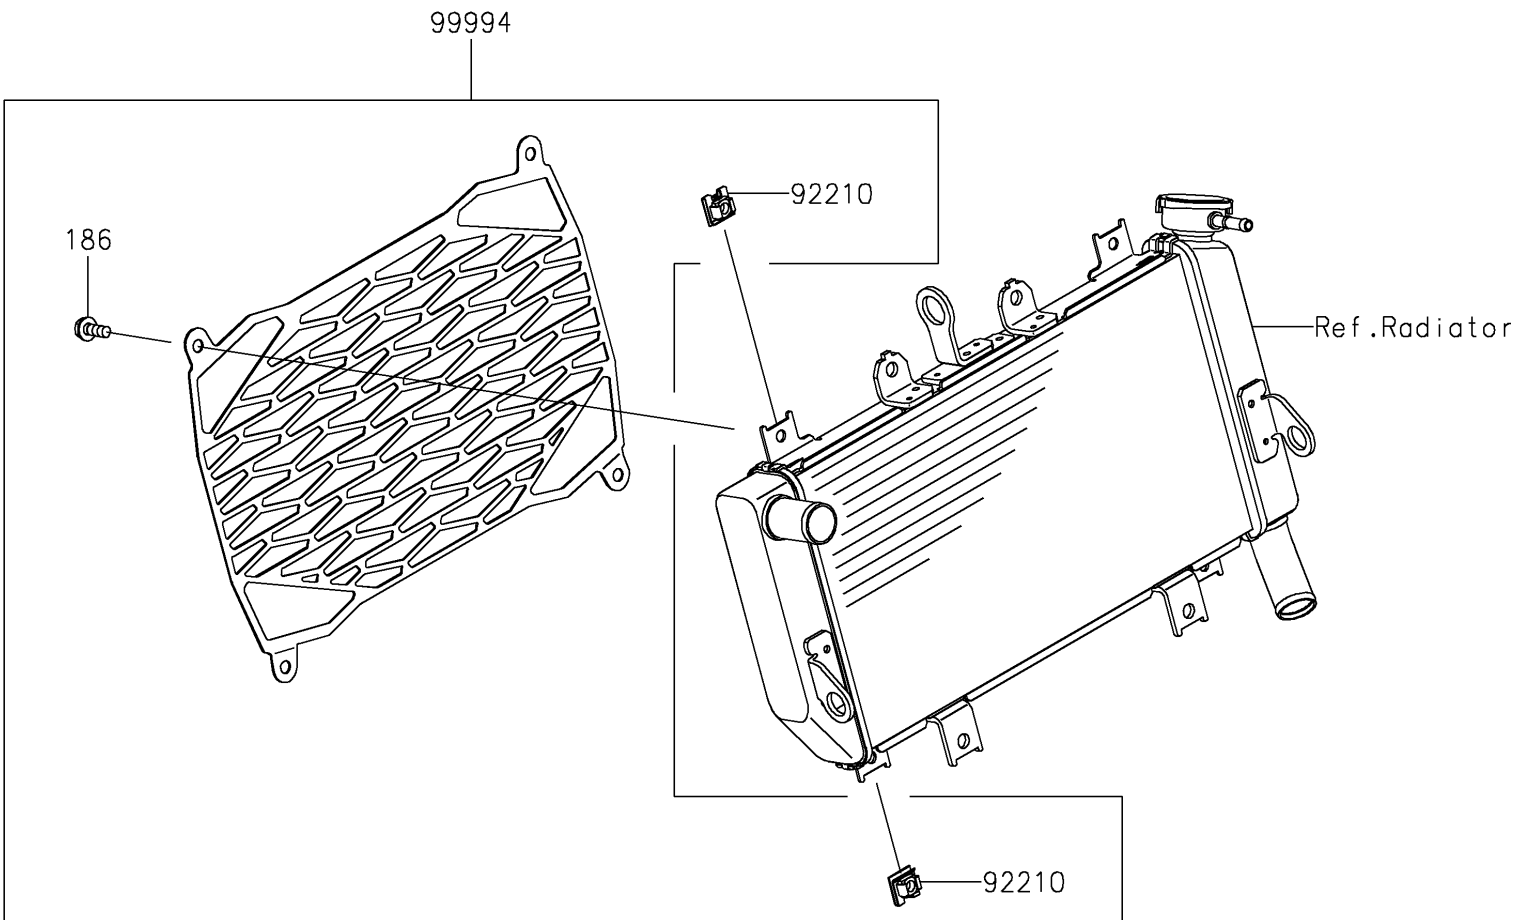

2022 Z400 PARTS DIAGRAM

Accessory(Radiator Screen)

F2910C

2022 Z400 PARTS LIST

Accessory(Radiator Screen)

ITEM NAME	PART NUMBER	QUANTITY
NUT,CLIP,6MM (Ref # 92210)	92210-0867	4
KIT-ACCESSORY,RADIATOR SCREEN (Ref # 99994)	99994-1048	1
BOLT-UPSET-WP (Ref # 186)	186BA0616	4