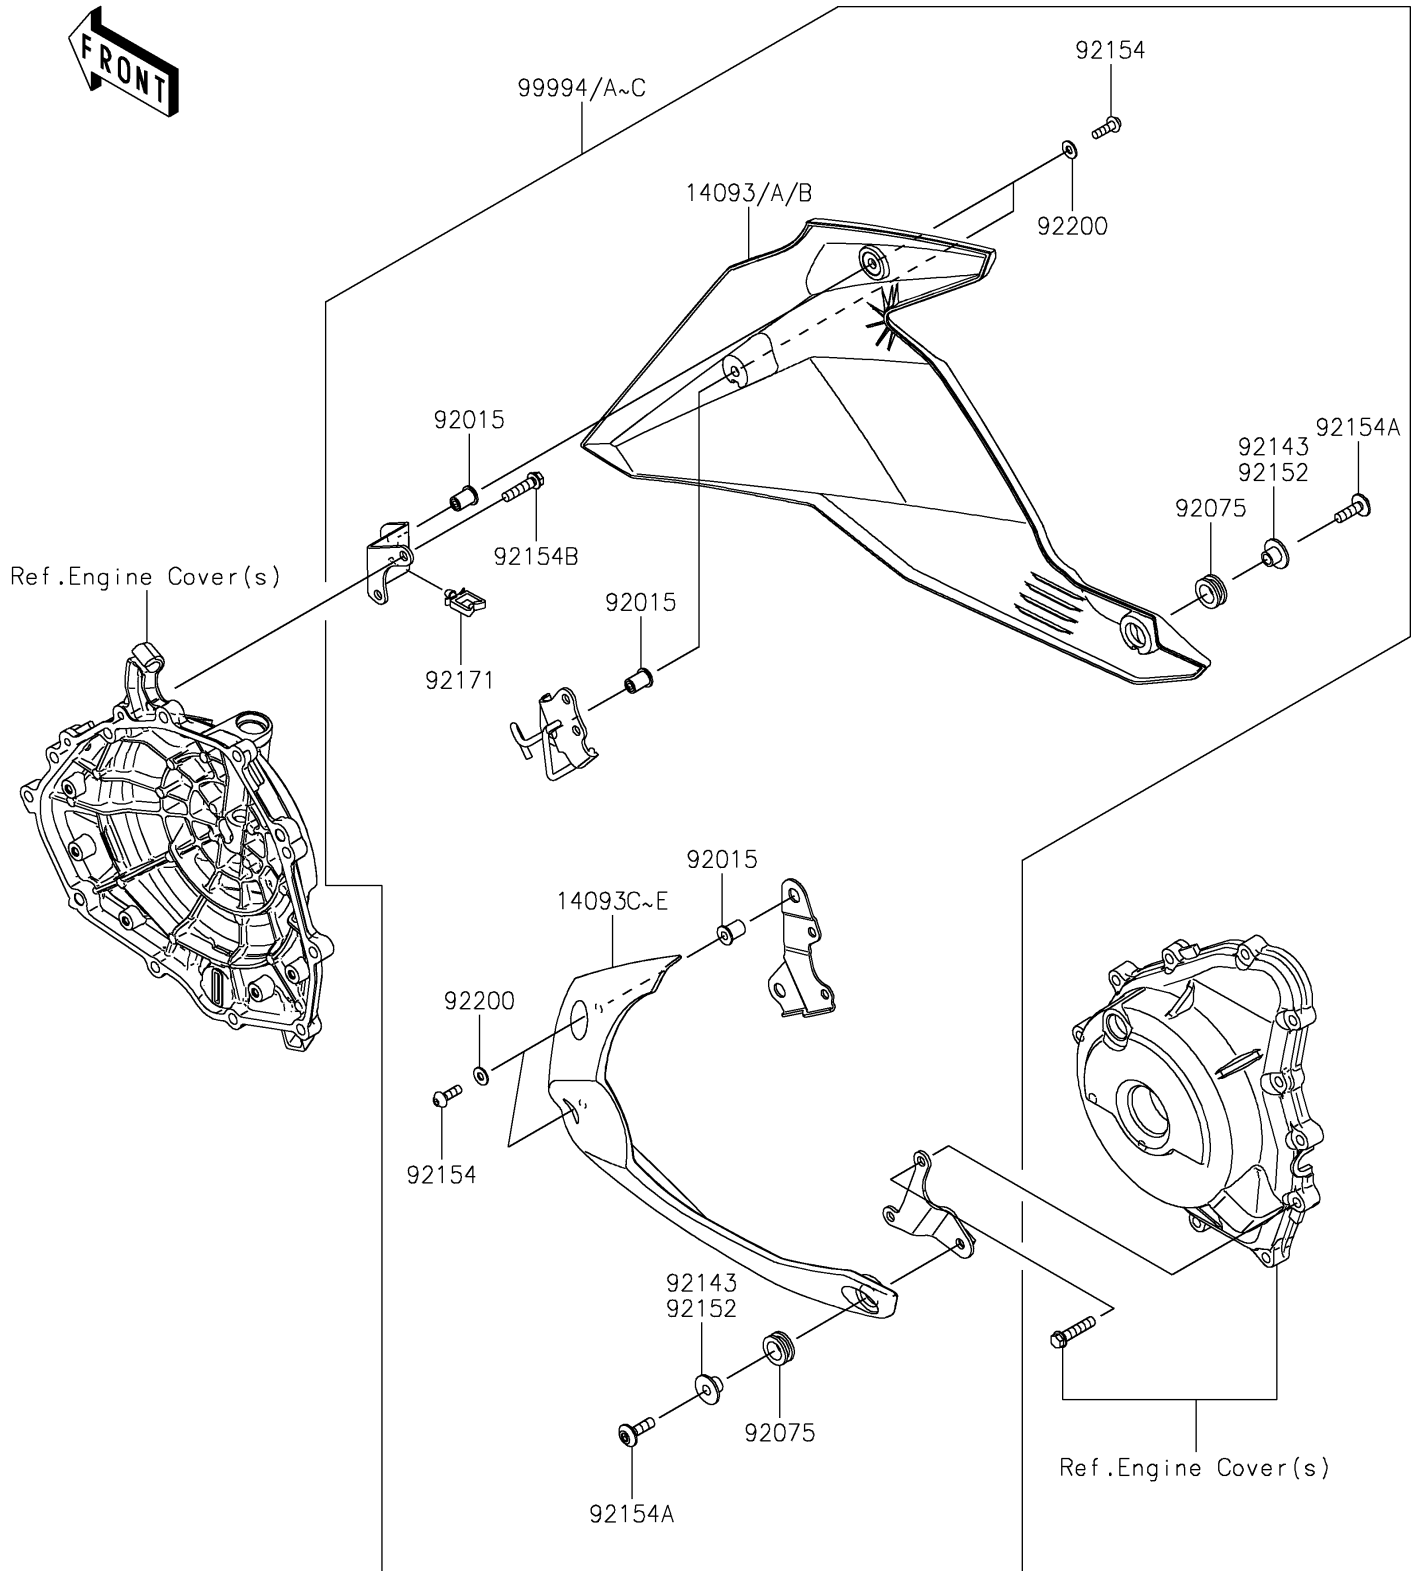

# 2022 Z400 PARTS DIAGRAM

Accessory(Lower Cowling)

F2910B

## 2022 Z400 PARTS LIST

### Accessory(Lower Cowling)

ITEM NAME	PART NUMBER	QUANTITY
COVER,LWR,RH,M.S.BLACK (Ref # 14093)	14093-0768-660	1
COVER,LWR,RH,M.F.S.BLACK (Ref # 14093A)	14093-0768-739	1
COVER,LWR,LH,M.S.BLACK (Ref # 14093C)	14093-0981-660	1
COVER,LWR,LH,M.F.S.BLACK (Ref # 14093D)	14093-0981-739	1
NUT,WELL,5MM (Ref # 92015)	92015-1757	4
DAMPER (Ref # 92075)	92075-1634	2
COLLAR,L=9.6 (Ref # 92143)	92143-1016	2
BOLT,SOCKET,5X16 (Ref # 92154)	92154-0209	4
BOLT,SOCKET,6X20 (Ref # 92154A)	92154-0918	2
BOLT,FLANGED,6X25 (Ref # 92154B)	92154-2734	1
CLAMP (Ref # 92171)	92171-0290	1
WASHER,5.2X12X1.0 (Ref # 92200)	92200-0784	4
LOWER COWLING,M.S.BLACK (Ref # 99994)	99994-1131-660	1
LOWER COWLING,M.F.S.BLACK (Ref # 99994A)	99994-1131-739	1