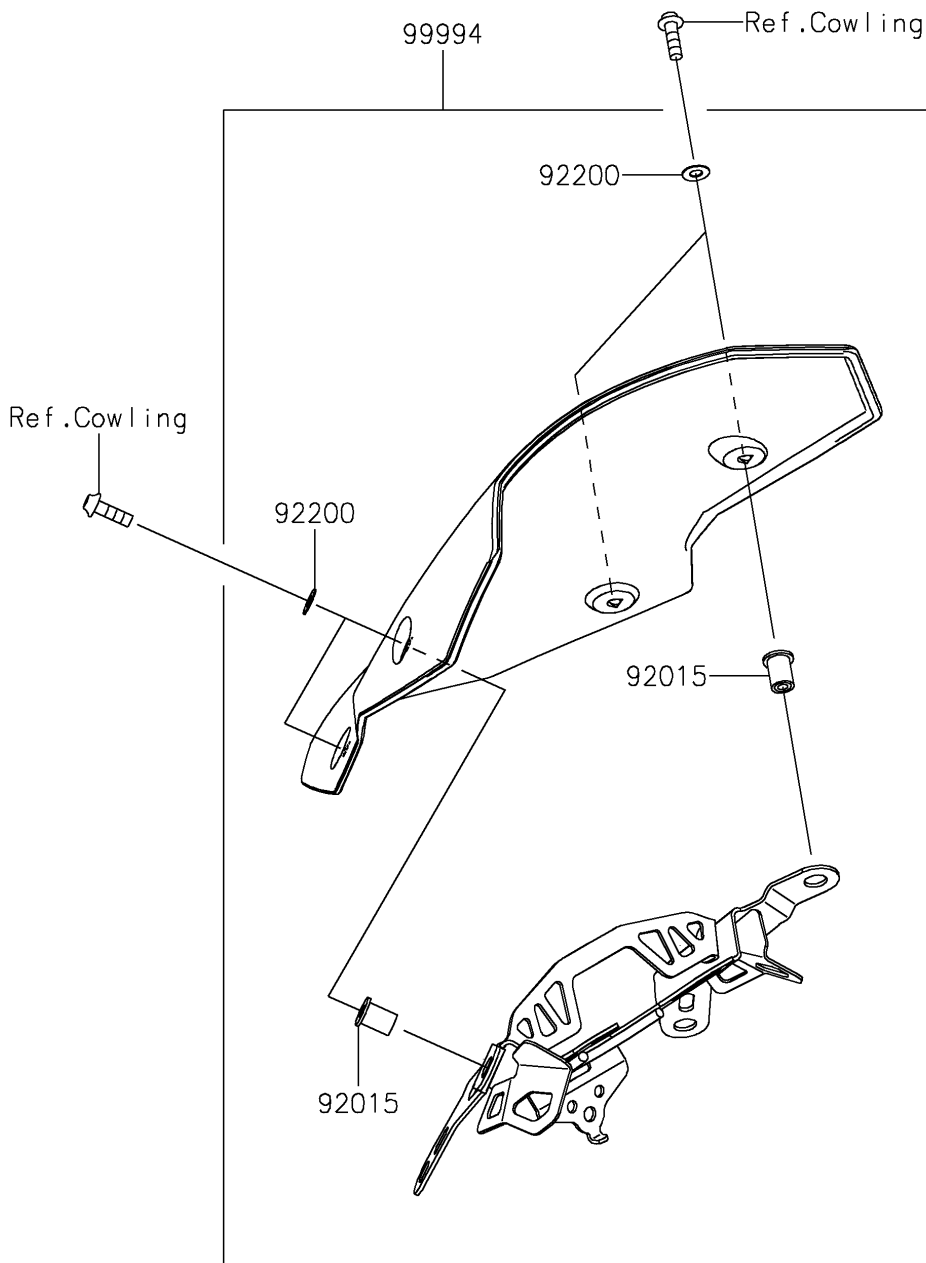

2022 Z400 PARTS DIAGRAM

Accessory(Meter Cover)

F2910A

2022 Z400 PARTS LIST

Accessory(Meter Cover)

ITEM NAME	PART NUMBER	QUANTITY
NUT,WELL,5MM (Ref # 92015)	92015-1757	4
WASHER,NYLONE,5.3X11.5X0.5 (Ref # 92200)	92200-0006	4
METER COVER (Ref # 99994)	99994-1128	1