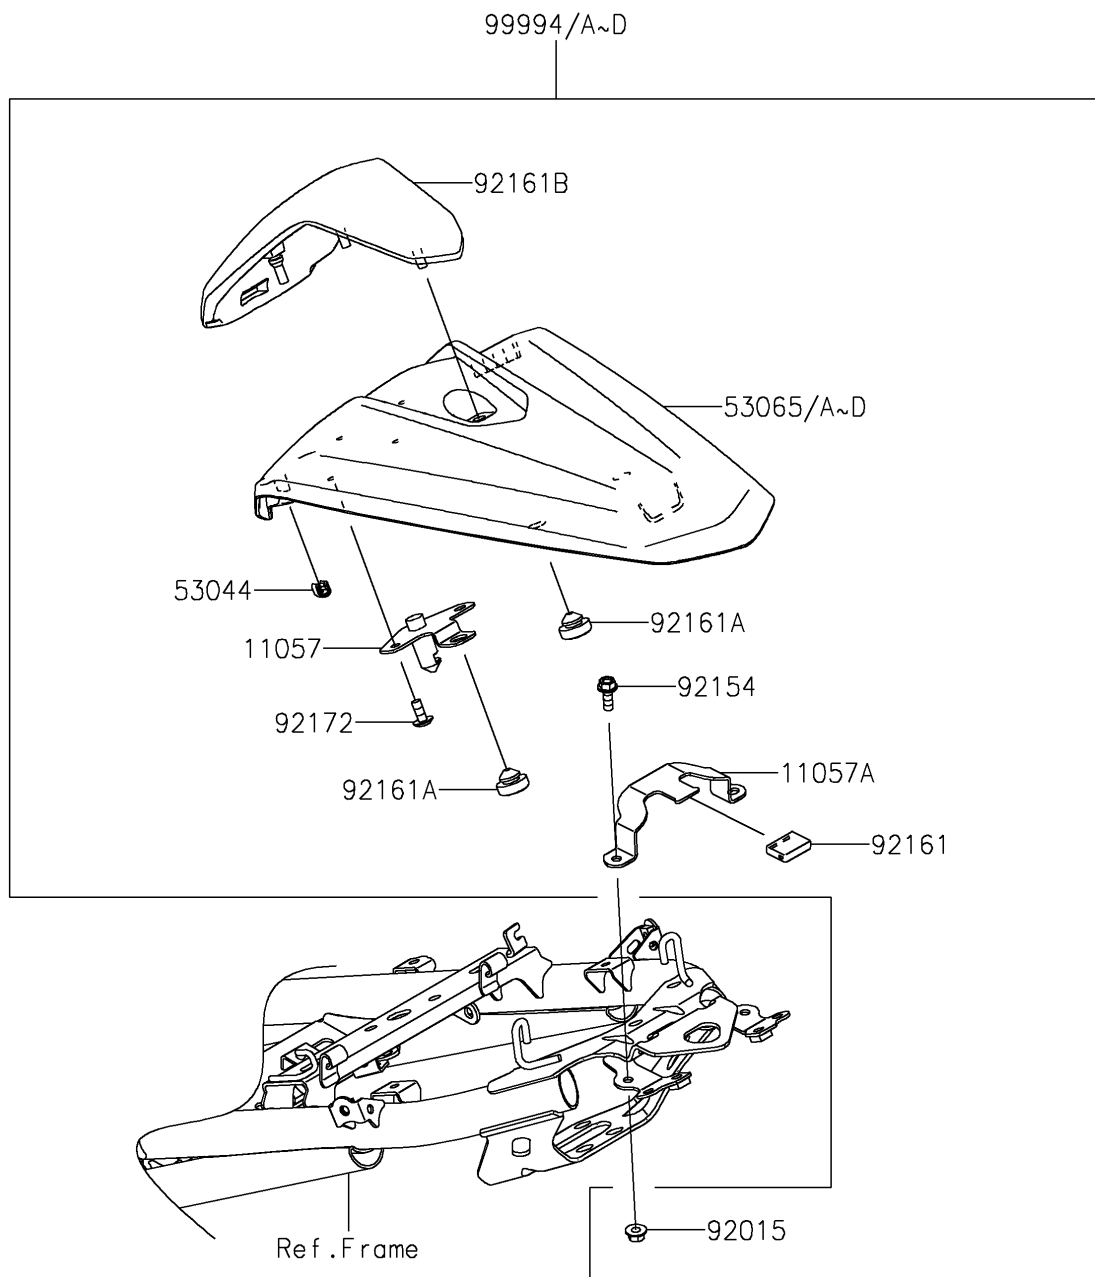

2023 Z400 ABS

PARTS DIAGRAM

Accessory(Pillion Seat Cover)

F2910

2023 Z400 ABS

PARTS LIST

Accessory(Pillion Seat Cover)

ITEM NAME	PART NUMBER	QUANTITY
BRACKET,COVER FIX (Ref # 11057)	11057-1241	1
BRACKET,FRAME FIX (Ref # 11057A)	11057-1242	1
TRIM,L=20 (Ref # 53044)	53044-0021	2
COVER SEAT,M.M.G.GRAY (Ref # 53065B)	53065-0044-68P	1
NUT,FLANGED,5MM (Ref # 92015)	92015-1656	2
BOLT,FLANGED,5X14 (Ref # 92154)	92154-2894	2
DAMPER,15X21X5.5 (Ref # 92161)	92161-1472	1
DAMPER,9.5X18X6 (Ref # 92161A)	92161-1473	3
DAMPER,SEAT COVER (Ref # 92161B)	92161-1988	1
SCREW,5X12 (Ref # 92172)	92172-0821	2
PILLION SEAT COVER,M.M.G.GRAY (Ref # 99994B)	99994-1038-68P	1