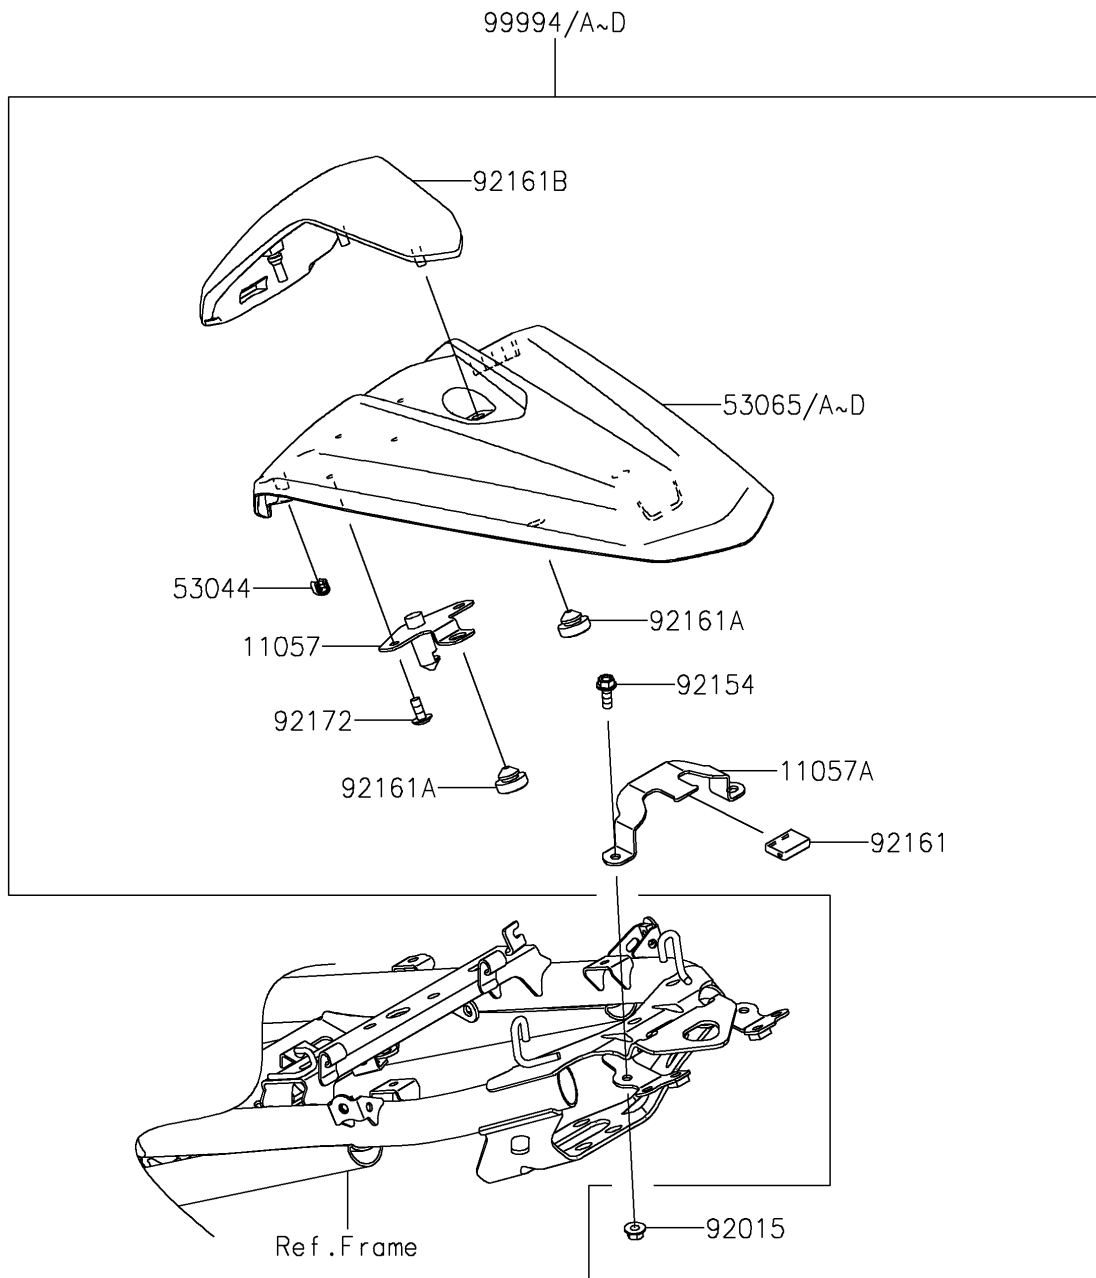

# 2022 Z400 PARTS DIAGRAM

Accessory(Pillion Seat Cover)

F2910

## 2022 Z400 PARTS LIST

Accessory(Pillion Seat Cover)

ITEM NAME	PART NUMBER	QUANTITY
BRACKET,COVER FIX (Ref # 11057)	11057-1241	1
BRACKET,FRAME FIX (Ref # 11057A)	11057-1242	1
TRIM,L=20 (Ref # 53044)	53044-0021	2
COVER SEAT,M.S.BLACK (Ref # 53065)	53065-0044-660	1
COVER SEAT,P.R.WHITE (Ref # 53065A)	53065-0044-68N	1
COVER SEAT,M.F.S.BLACK (Ref # 53065C)	53065-0044-739	1
NUT,FLANGED,5MM (Ref # 92015)	92015-1656	2
BOLT,FLANGED,5X14 (Ref # 92154)	92154-2894	2
DAMPER,15X21X5.5 (Ref # 92161)	92161-1472	1
DAMPER,9.5X18X6 (Ref # 92161A)	92161-1473	3
DAMPER,SEAT COVER (Ref # 92161B)	92161-1988	1
SCREW,5X12 (Ref # 92172)	92172-0821	2
PILLION SEAT COVER,M.S.BLK (Ref # 99994)	99994-1038-660	1
PILLION SEAT COVER,P.R.WHITE (Ref # 99994A)	99994-1038-68N	1
PILLION SEAT COVER,M.F.S.BK (Ref # 99994C)	99994-1038-739	1