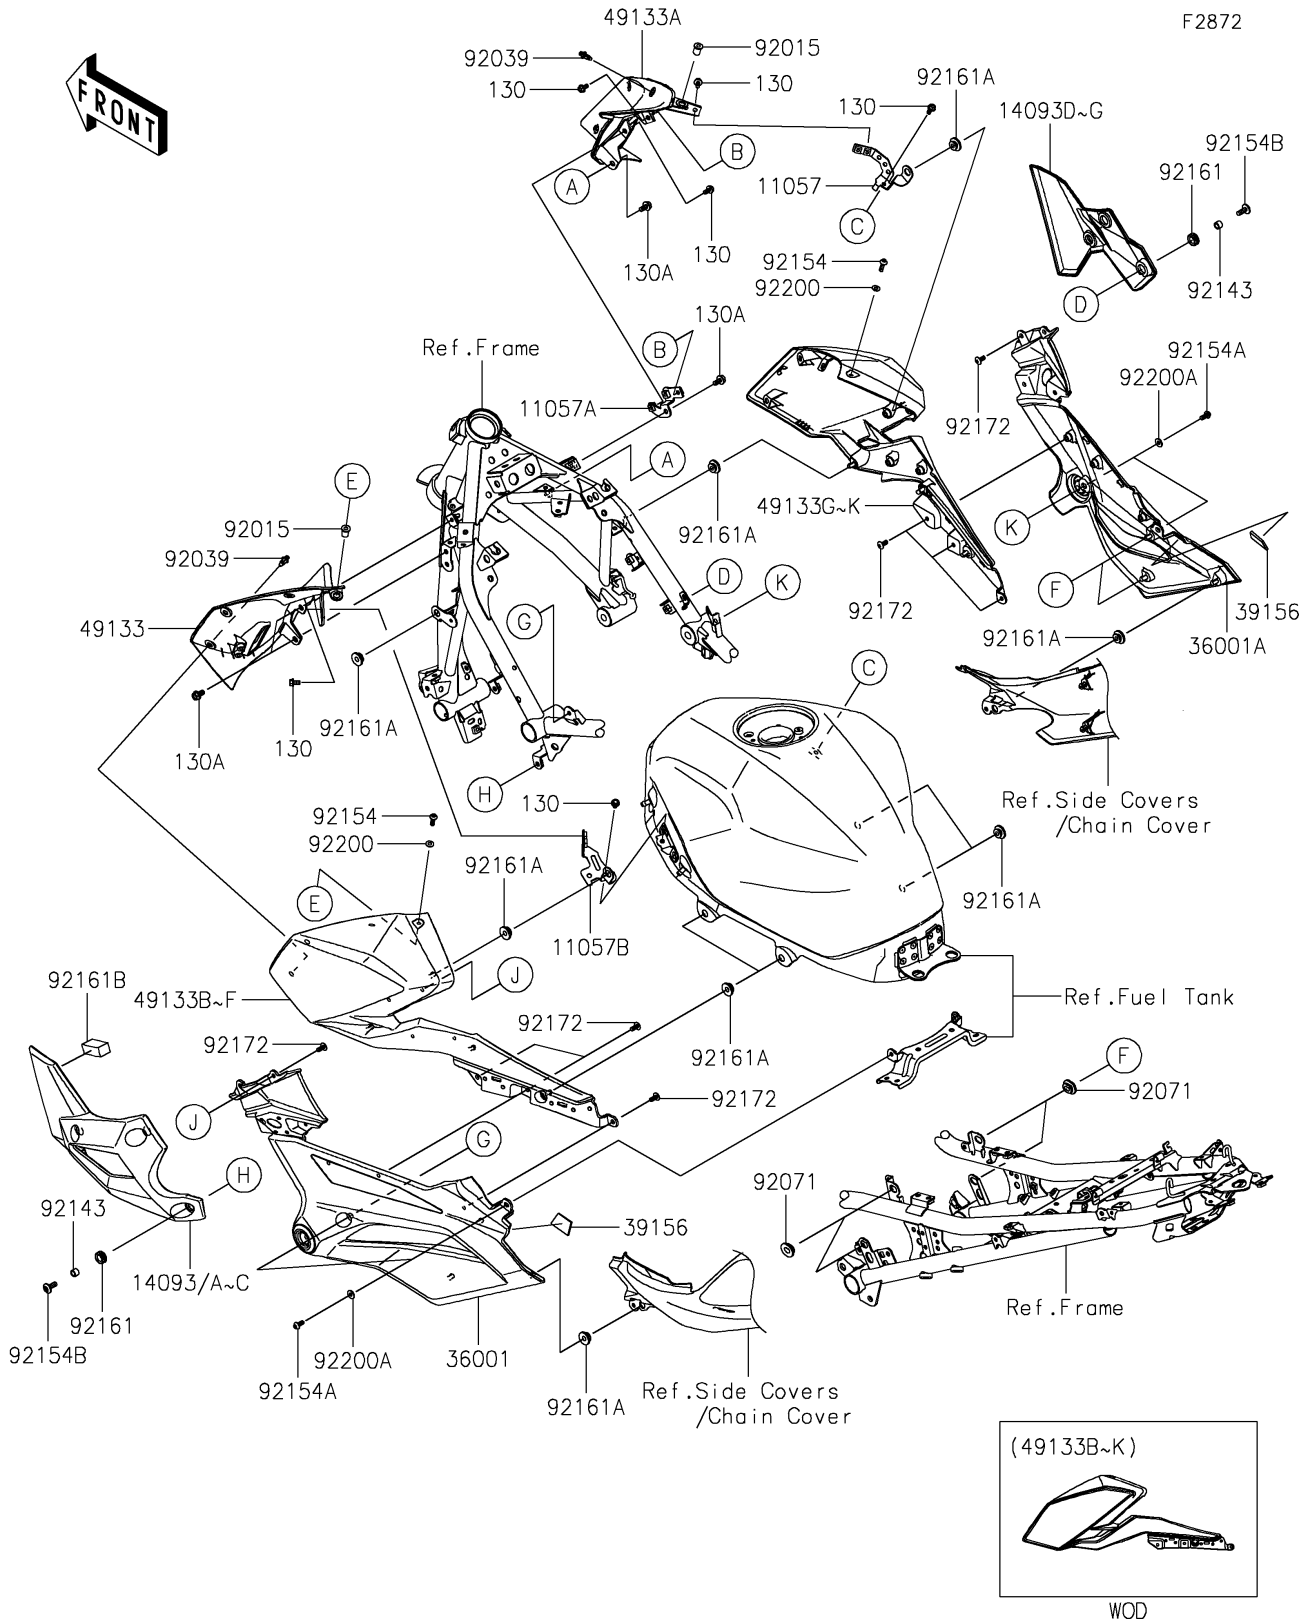

2022 Z400 PARTS DIAGRAM

Cowling Lowers

2022 Z400 PARTS LIST

Cowling Lowers

ITEM NAME	PART NUMBER	QUANTITY
BRACKET,SHROUD,INNER,RH,UPP (Ref # 11057)	11057-1720	1
BRACKET,SHROUD,INNER,RH,LWR (Ref # 11057A)	11057-1721	1
BRACKET,SHROUD,INNER,LH (Ref # 11057B)	11057-2971	1
COVER,RADIATOR,LH,M.S.BLACK (Ref # 14093)	14093-0746-660	1
COVER,RADIATOR,LH,M.M.G.GRAY (Ref # 14093A)	14093-0746-68P	1
COVER,RADIATOR,LH,M.F.S.BLACK (Ref # 14093B)	14093-0746-739	1
COVER,RADIATOR,RH,M.S.BLACK (Ref # 14093D)	14093-0747-660	1
COVER,RADIATOR,RH,M.M.G.GRAY (Ref # 14093E)	14093-0747-68P	1
COVER,RADIATOR,RH,M.F.S.BLACK (Ref # 14093F)	14093-0747-739	1
COVER-SIDE,LH (Ref # 36001)	36001-0670	1
COVER-SIDE,RH (Ref # 36001A)	36001-0671	1
PAD (Ref # 39156)	39156-2469	2
SHROUD,INNER,LH (Ref # 49133)	49133-0029	1
SHROUD,INNER,RH (Ref # 49133A)	49133-0030	1
SHROUD,OUTER,LH,M.S.BLACK (Ref # 49133D)	49133-0031-660	1
SHROUD,OUTER,LH,P.R.WHITE (Ref # 49133E)	49133-0031-68N	1
SHROUD,OUTER,LH,M.F.S.BLACK (Ref # 49133F)	49133-0031-739	1
SHROUD,OUTER,RH,M.S.BLACK (Ref # 49133I)	49133-0032-660	1
SHROUD,OUTER,RH,P.R.WHITE (Ref # 49133J)	49133-0032-68N	1
SHROUD,OUTER,RH,M.F.S.BLACK (Ref # 49133K)	49133-0032-739	1
NUT,WELL,5MM (Ref # 92015)	92015-1757	2
RIVET (Ref # 92039)	92039-0060	6
GROMMET,20X24X7.5 (Ref # 92071)	92071-0766	4
COLLAR,6.8X10X7 (Ref # 92143)	92143-1407	6
BOLT,SOCKET,5X16 (Ref # 92154)	92154-0209	2
BOLT,SOCKET,5X12 (Ref # 92154A)	92154-1421	4
BOLT,SOCKET,6X16 (Ref # 92154B)	92154-3838	6
DAMPER (Ref # 92161)	92161-0266	6
DAMPER (Ref # 92161A)	92161-1531	10

2022 Z400 PARTS LIST

Cowling Lowers

ITEM NAME	PART NUMBER	QUANTITY
DAMPER,15X40X20 (Ref # 92161B)	92161-2260	1
SCREW,5X12 (Ref # 92172)	92172-0821	14
WASHER,NYLONE,5.3X11.5X0.5 (Ref # 92200)	92200-0006	2
WASHER,5.3X13X1.2 (Ref # 92200A)	92200-2211	4
BOLT-FLANGED,5X10 (Ref # 130)	130BA0510	8
BOLT-FLANGED,6X12 (Ref # 130A)	130BB0612	4