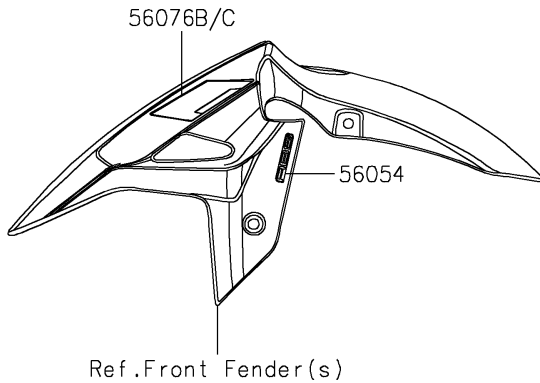

# 2022 Z400 PARTS DIAGRAM

Decals(Green)(DNFNN/DNFNL)

F2861C

## 2022 Z400 PARTS LIST

Decals(Green)(DNFNN/DNFNL)

ITEM NAME	PART NUMBER	QUANTITY
MARK,ABS (Ref # 56054)	56054-1413	2
MARK,FUEL TANK,KAWASAKI (Ref # 56054A)	56054-2558	2
MARK,FUEL TANK,Z (Ref # 56054B)	56054-2559	1
PATTERN,SHROUD,LH (Ref # 56076)	56076-2712	1
PATTERN,SHROUD,RH (Ref # 56076A)	56076-2713	1
PATTERN,FR FENDER,LH (Ref # 56076B)	56076-2714	1
PATTERN,FR FENDER,RH (Ref # 56076C)	56076-2715	1
PATTERN,TAIL COVER,LH (Ref # 56076D)	56076-3849	1
PATTERN,TAIL COVER,RH (Ref # 56076E)	56076-3850	1