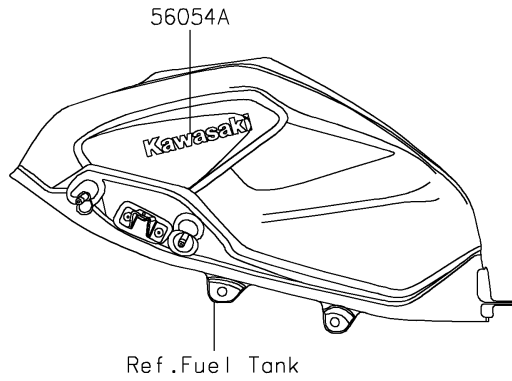

# 2022 Z400 PARTS DIAGRAM

Decals(Green)(DNFNN/DNFNL)

F2861C

## 2022 Z400 PARTS LIST

Decals(Green)(DNFNN/DNFNL)

ITEM NAME	PART NUMBER	QUANTITY
MARK,ABS (Ref # 56054)	56054-1413	2
MARK,FUEL TANK,KAWASAKI (Ref # 56054A)	56054-2558	2
MARK,FUEL TANK,Z (Ref # 56054B)	56054-2559	1
PATTERN,SHROUD,LH (Ref # 56076)	56076-2712	1
PATTERN,SHROUD,RH (Ref # 56076A)	56076-2713	1
PATTERN,FR FENDER,LH (Ref # 56076B)	56076-2714	1
PATTERN,FR FENDER,RH (Ref # 56076C)	56076-2715	1
PATTERN,TAIL COVER,LH (Ref # 56076D)	56076-3849	1
PATTERN,TAIL COVER,RH (Ref # 56076E)	56076-3850	1