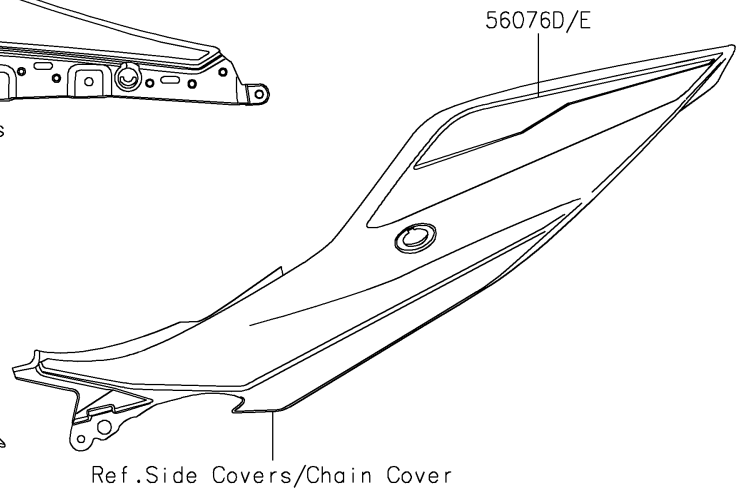

# 2022 Z400 PARTS DIAGRAM

Decals(Green)(DNFNN/DNFNL)

F2861C

## 2022 Z400 PARTS LIST

Decals(Green)(DNFNN/DNFNL)

ITEM NAME	PART NUMBER	QUANTITY
MARK,ABS (Ref # 56054)	56054-1413	2
MARK,FUEL TANK,KAWASAKI (Ref # 56054A)	56054-2558	2
MARK,FUEL TANK,Z (Ref # 56054B)	56054-2559	1
PATTERN,SHROUD,LH (Ref # 56076)	56076-2712	1
PATTERN,SHROUD,RH (Ref # 56076A)	56076-2713	1
PATTERN,FR FENDER,LH (Ref # 56076B)	56076-2714	1
PATTERN,FR FENDER,RH (Ref # 56076C)	56076-2715	1
PATTERN,TAIL COVER,LH (Ref # 56076D)	56076-3849	1
PATTERN,TAIL COVER,RH (Ref # 56076E)	56076-3850	1