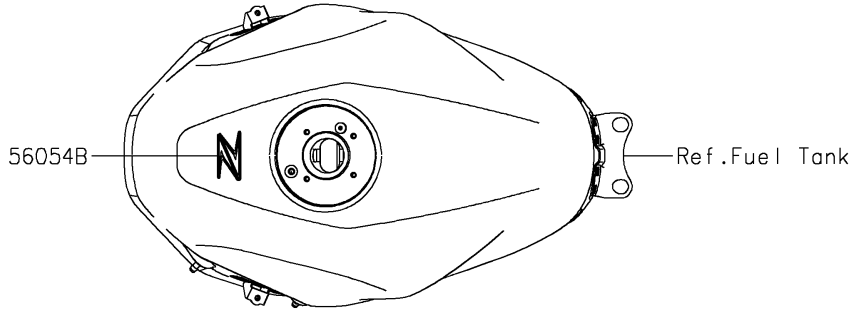

# 2022 Z400 PARTS DIAGRAM

Decals(Green)(DNFNN/DNFNL)

F2861C

## 2022 Z400 PARTS LIST

Decals(Green)(DNFNN/DNFNL)

ITEM NAME	PART NUMBER	QUANTITY
MARK,ABS (Ref # 56054)	56054-1413	2
MARK,FUEL TANK,KAWASAKI (Ref # 56054A)	56054-2558	2
MARK,FUEL TANK,Z (Ref # 56054B)	56054-2559	1
PATTERN,SHROUD,LH (Ref # 56076)	56076-2712	1
PATTERN,SHROUD,RH (Ref # 56076A)	56076-2713	1
PATTERN,FR FENDER,LH (Ref # 56076B)	56076-2714	1
PATTERN,FR FENDER,RH (Ref # 56076C)	56076-2715	1
PATTERN,TAIL COVER,LH (Ref # 56076D)	56076-3849	1
PATTERN,TAIL COVER,RH (Ref # 56076E)	56076-3850	1