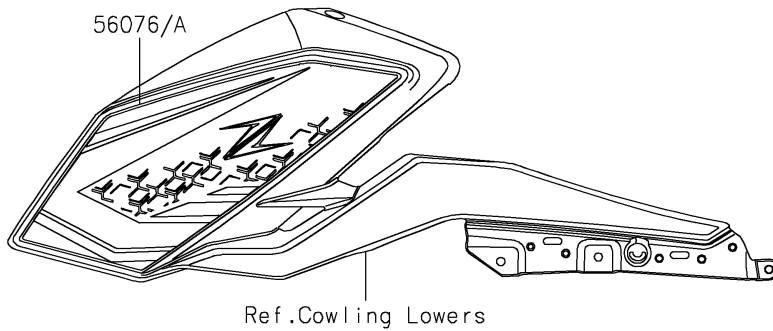

2022 Z400 PARTS DIAGRAM

Decals(Teal)(DMFNN/DMFNL)

F2861B

2022 Z400 PARTS LIST

Decals(Teal)(DMFNN/DMFNL)

ITEM NAME	PART NUMBER	QUANTITY
MARK,ABS (Ref # 56054)	56054-1412	2
MARK,FUEL TANK,KAWASAKI (Ref # 56054A)	56054-2558	2
MARK,FUEL TANK,Z (Ref # 56054B)	56054-2648	1
PATTERN,SHROUD,LH (Ref # 56076)	56076-1924	1
PATTERN,SHROUD,RH (Ref # 56076A)	56076-1925	1
PATTERN,TAIL COVER,LH (Ref # 56076B)	56076-1926	1
PATTERN,TAIL COVER,RH (Ref # 56076C)	56076-1927	1