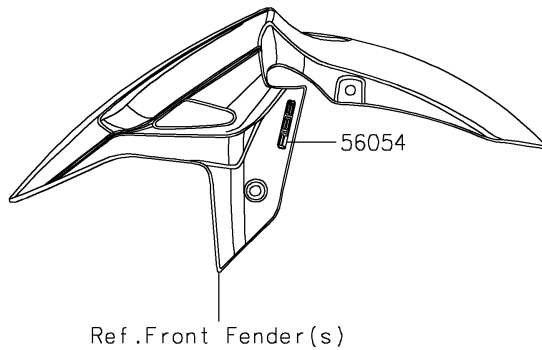

2022 Z400 PARTS DIAGRAM

Decals(Teal)(DMFNN/DMFNL)

F2861B

2022 Z400 PARTS LIST

Decals(Teal)(DMFNN/DMFNL)

ITEM NAME	PART NUMBER	QUANTITY
MARK,ABS (Ref # 56054)	56054-1412	2
MARK,FUEL TANK,KAWASAKI (Ref # 56054A)	56054-2558	2
MARK,FUEL TANK,Z (Ref # 56054B)	56054-2648	1
PATTERN,SHROUD,LH (Ref # 56076)	56076-1924	1
PATTERN,SHROUD,RH (Ref # 56076A)	56076-1925	1
PATTERN,TAIL COVER,LH (Ref # 56076B)	56076-1926	1
PATTERN,TAIL COVER,RH (Ref # 56076C)	56076-1927	1