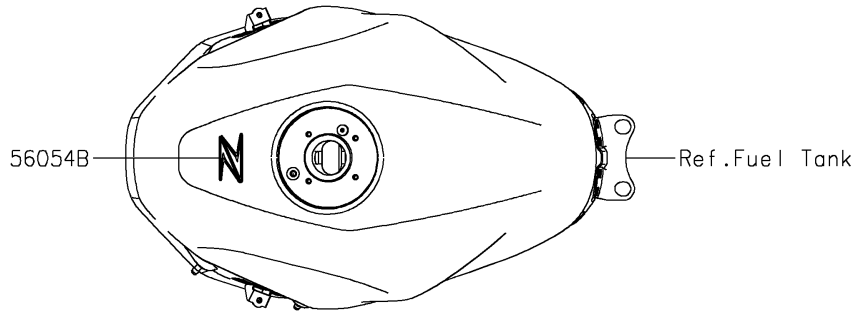

2022 Z400 PARTS DIAGRAM

Decals(Teal)(DMFNN/DMFNL)

F2861B

2022 Z400 PARTS LIST

Decals(Teal)(DMFNN/DMFNL)

ITEM NAME	PART NUMBER	QUANTITY
MARK,ABS (Ref # 56054)	56054-1412	2
MARK,FUEL TANK,KAWASAKI (Ref # 56054A)	56054-2558	2
MARK,FUEL TANK,Z (Ref # 56054B)	56054-2648	1
PATTERN,SHROUD,LH (Ref # 56076)	56076-1924	1
PATTERN,SHROUD,RH (Ref # 56076A)	56076-1925	1
PATTERN,TAIL COVER,LH (Ref # 56076B)	56076-1926	1
PATTERN,TAIL COVER,RH (Ref # 56076C)	56076-1927	1