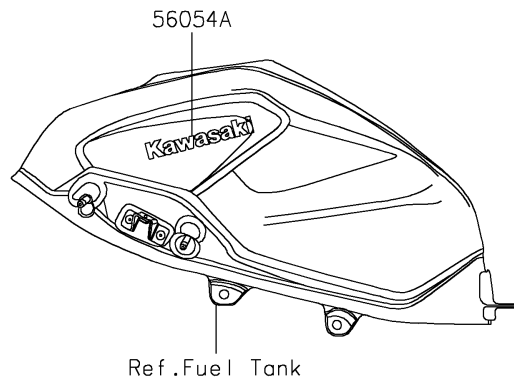

2022 Z400 PARTS DIAGRAM

Decals(Teal)(DMFNN/DMFNL)

F2861B

2022 Z400 PARTS LIST

Decals(Teal)(DMFNN/DMFNL)

ITEM NAME	PART NUMBER	QUANTITY
MARK,ABS (Ref # 56054)	56054-1412	2
MARK,FUEL TANK,KAWASAKI (Ref # 56054A)	56054-2558	2
MARK,FUEL TANK,Z (Ref # 56054B)	56054-2648	1
PATTERN,SHROUD,LH (Ref # 56076)	56076-1924	1
PATTERN,SHROUD,RH (Ref # 56076A)	56076-1925	1
PATTERN,TAIL COVER,LH (Ref # 56076B)	56076-1926	1
PATTERN,TAIL COVER,RH (Ref # 56076C)	56076-1927	1