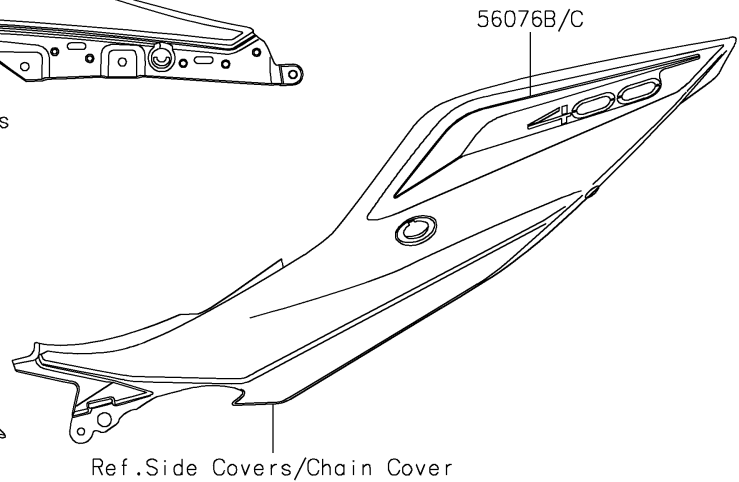

2022 Z400 PARTS DIAGRAM

Decals(Teal)(DMFNN/DMFNL)

F2861B

2022 Z400 PARTS LIST

Decals(Teal)(DMFNN/DMFNL)

ITEM NAME	PART NUMBER	QUANTITY
MARK,ABS (Ref # 56054)	56054-1412	2
MARK,FUEL TANK,KAWASAKI (Ref # 56054A)	56054-2558	2
MARK,FUEL TANK,Z (Ref # 56054B)	56054-2648	1
PATTERN,SHROUD,LH (Ref # 56076)	56076-1924	1
PATTERN,SHROUD,RH (Ref # 56076A)	56076-1925	1
PATTERN,TAIL COVER,LH (Ref # 56076B)	56076-1926	1
PATTERN,TAIL COVER,RH (Ref # 56076C)	56076-1927	1