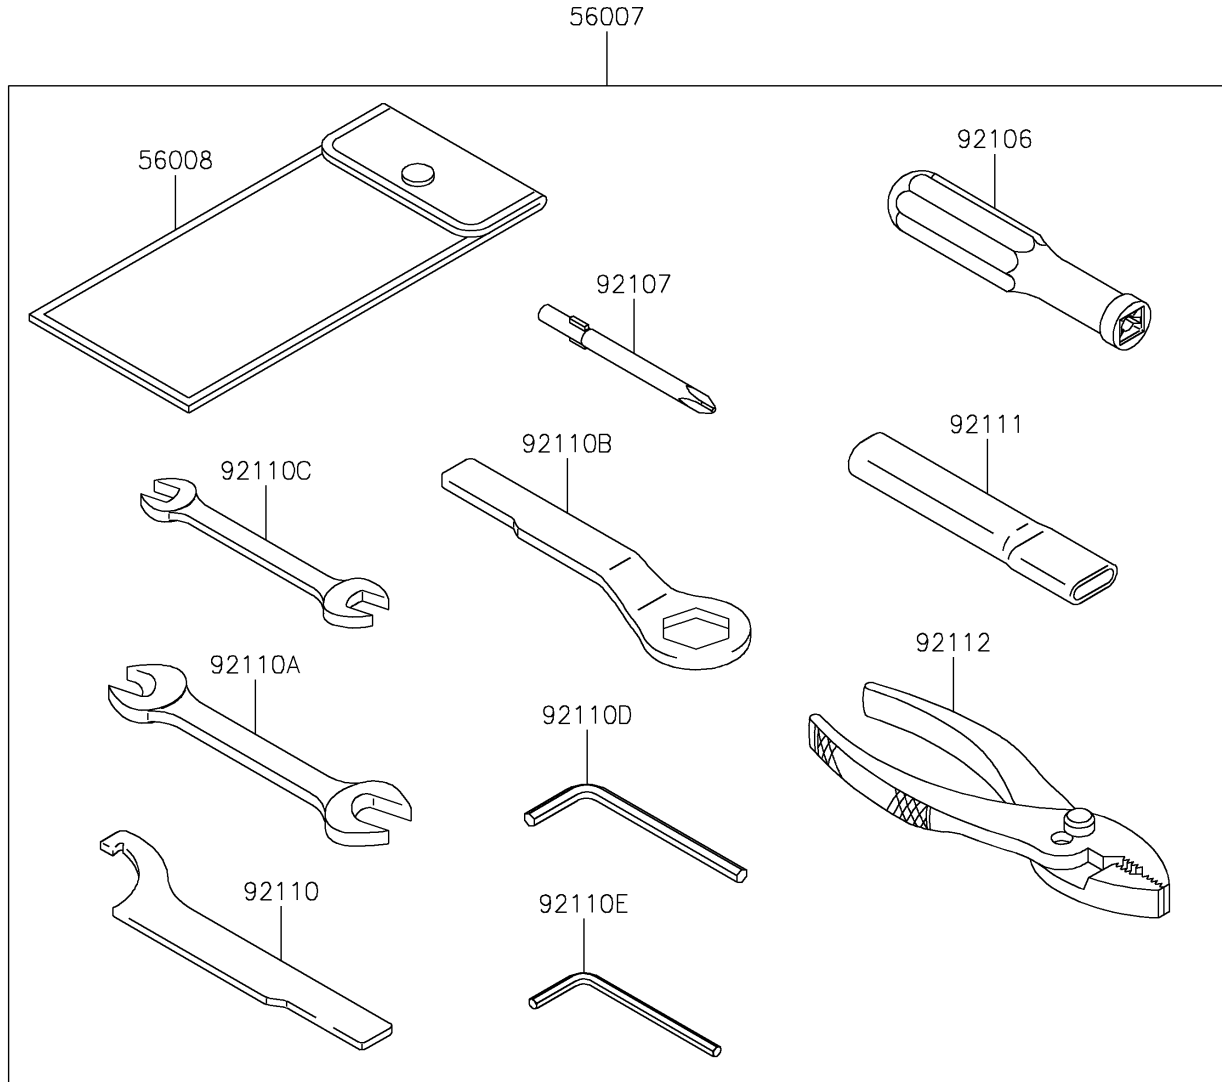

2022 Z400 PARTS DIAGRAM

Owner's Tools(DMFNN-DNFNL)

F2810

2022 Z400 PARTS LIST

Owner's Tools(DMFNN-DNFNL)

ITEM NAME	PART NUMBER	QUANTITY
TOOL-KIT (Ref # 56007)	56007-0107	1
BAG,TOOL (Ref # 56008)	56008-0036	1
RING-O,90MM (Ref # 92055)	92055-0955	1
GASKET-LIQUID,TB1211F,CLEAR (Ref # 92104)	92104-0004	1
GASKET-LIQUID,TB1216B,BLACK (Ref # 92104A)	92104-1064	1
GRIP-SCREW DRIVER (Ref # 92106)	92106-0004	1
TOOL-DRIVER,#2PHILLIPS (Ref # 92107)	92107-0020	1
TOOL-WRENCH,HOOK (Ref # 92110)	92110-0040	1
TOOL-WRENCH,OPEN END,14X17 (Ref # 92110A)	92110-0057	1
TOOL-WRENCH,BOX END,24MM (Ref # 92110B)	92110-0066	1
TOOL-WRENCH,OPEN END,10X12 (Ref # 92110C)	92110-0564	1
TOOL-WRENCH,ALLEN,5MM (Ref # 92110D)	92110-0566	1
TOOL-WRENCH,ALLEN,4MM (Ref # 92110E)	92110-0567	1
TOOL-BAR,WRENCH (Ref # 92111)	92111-0008	1
TOOL-PLIERS (Ref # 92112)	92112-0007	1