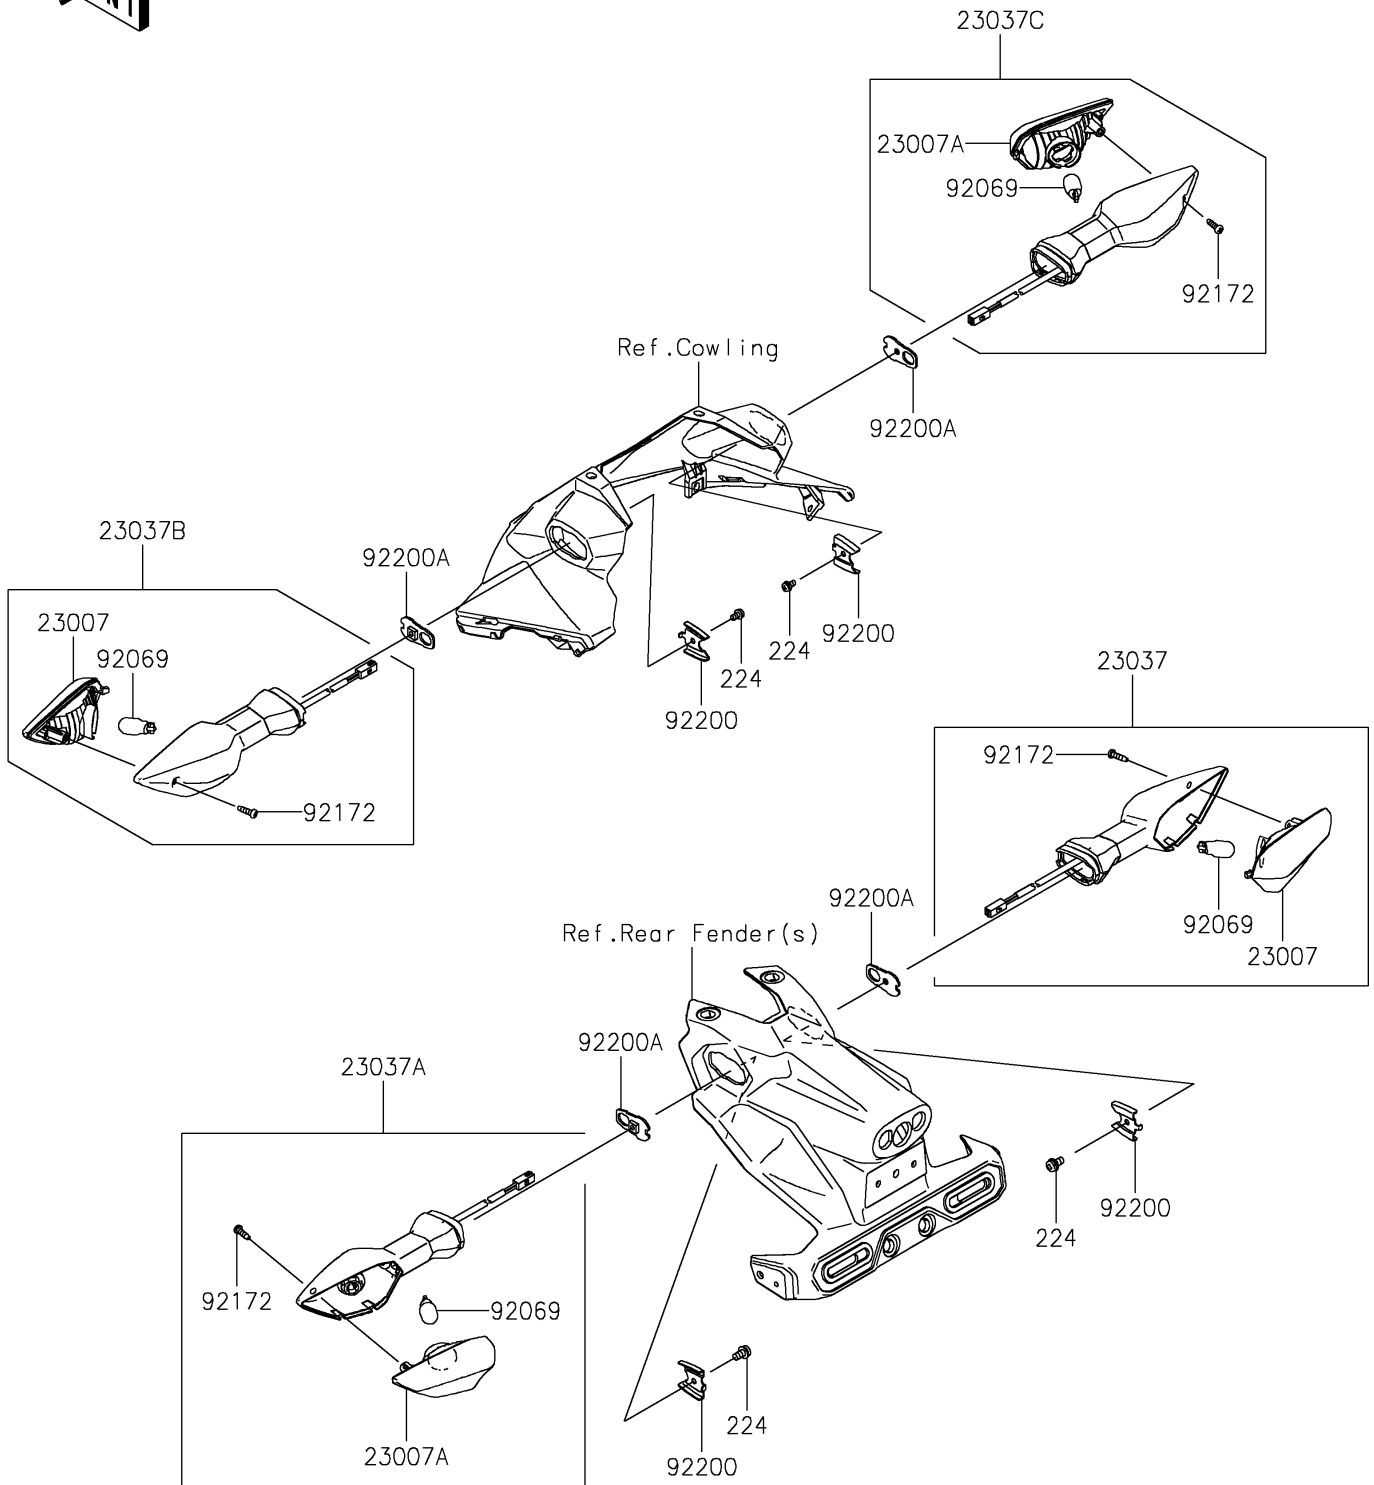

2022 Z400 PARTS DIAGRAM

Turn Signals

F2730

2022 Z400 PARTS LIST

Turn Signals

ITEM NAME	PART NUMBER	QUANTITY
LENS-COMP (Ref # 23007)	23007-0228	2
LENS-COMP (Ref # 23007A)	23007-0229	2
LAMP-ASSY-SIGNAL,RR RH (Ref # 23037)	23037-0537	1
LAMP-ASSY-SIGNAL,RR LH (Ref # 23037A)	23037-0538	1
LAMP-ASSY-SIGNAL,FR,LH (Ref # 23037B)	23037-0539	1
LAMP-ASSY-SIGNAL,FR,RH (Ref # 23037C)	23037-0540	1
BULB,12V 10W (Ref # 92069)	92069-0090	4
SCREW,4X14 (Ref # 92172)	92172-1117	4
WASHER (Ref # 92200)	92200-0855	4
WASHER,NUT,4MM (Ref # 92200A)	92200-2222	4
SCREW-PAN-WP-CROS,4X8 (Ref # 224)	224AB0408	4