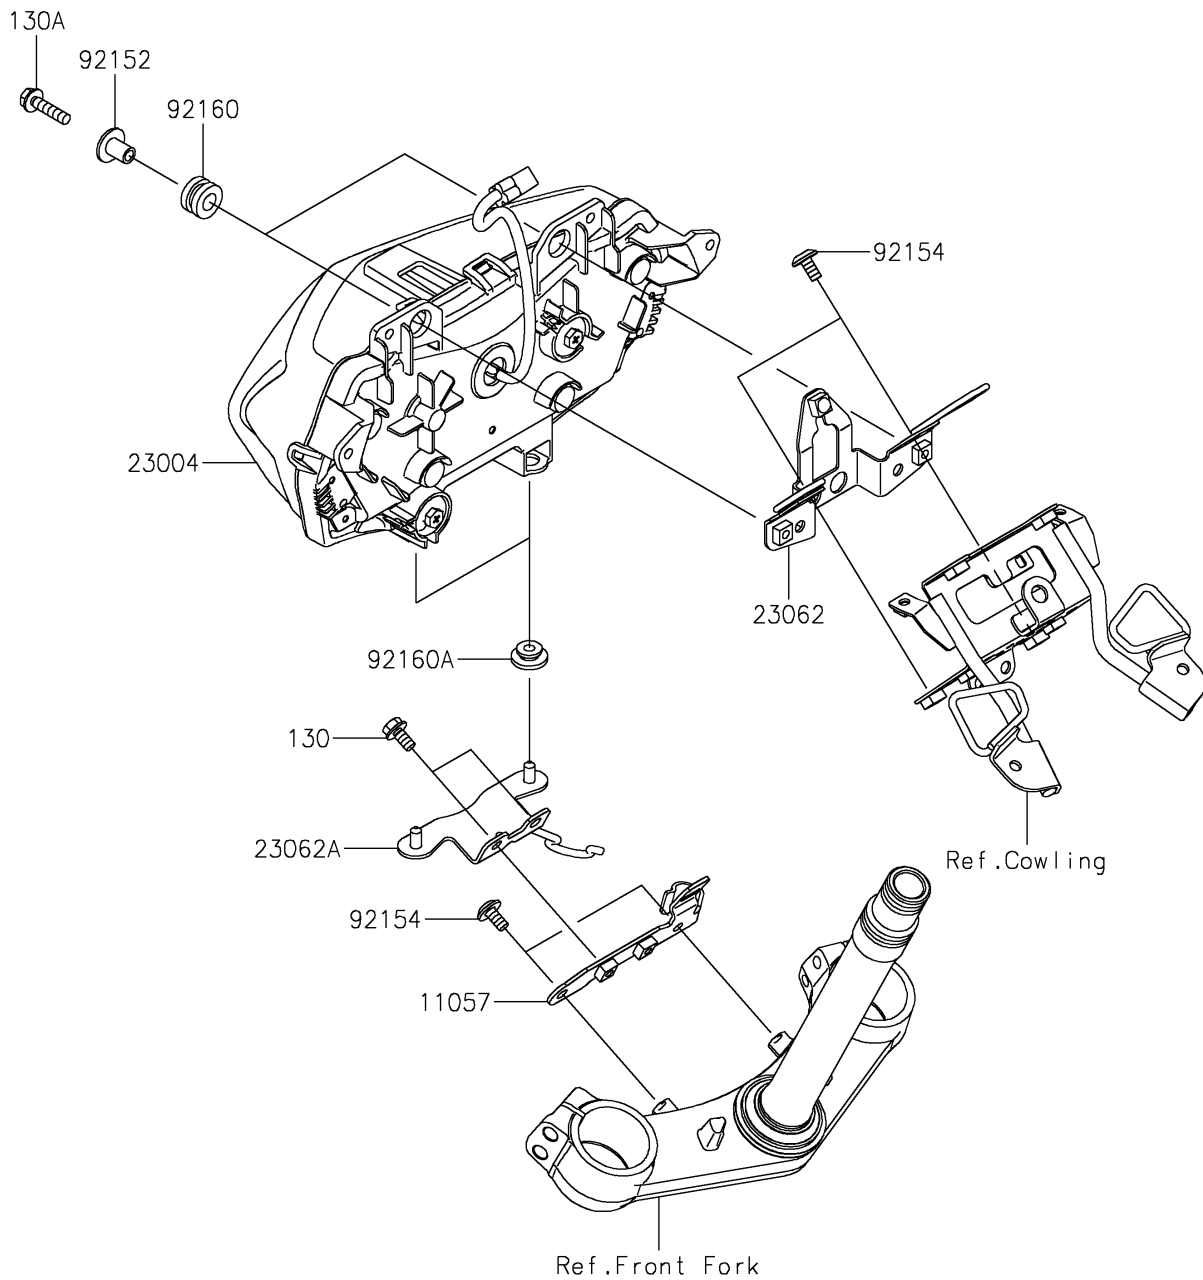

2022 Z400 PARTS DIAGRAM

Headlight(s)

F2710

2022 Z400 PARTS LIST

Headlight(s)

ITEM NAME	PART NUMBER	QUANTITY
BRACKET,HEAD LAMP (Ref # 11057)	11057-1962	1
LAMP-HEAD,LED (Ref # 23004)	23004-0414	1
BRACKET-COMP,HEAD LAMP,UPP (Ref # 23062)	23062-1187	1
BRACKET-COMP,HEAD LAMP,LWR (Ref # 23062A)	23062-1340	1
COLLAR,6.3X20X15.1 (Ref # 92152)	92152-2322	2
BOLT,SOCKET,6X12 (Ref # 92154)	92154-2355	4
DAMPER,10X20X12 (Ref # 92160)	92160-1167	2
DAMPER (Ref # 92160A)	92160-1613	2
BOLT-FLANGED,6X12 (Ref # 130)	130BB0612	2
BOLT-FLANGED,6X25 (Ref # 130A)	130BB0625	2