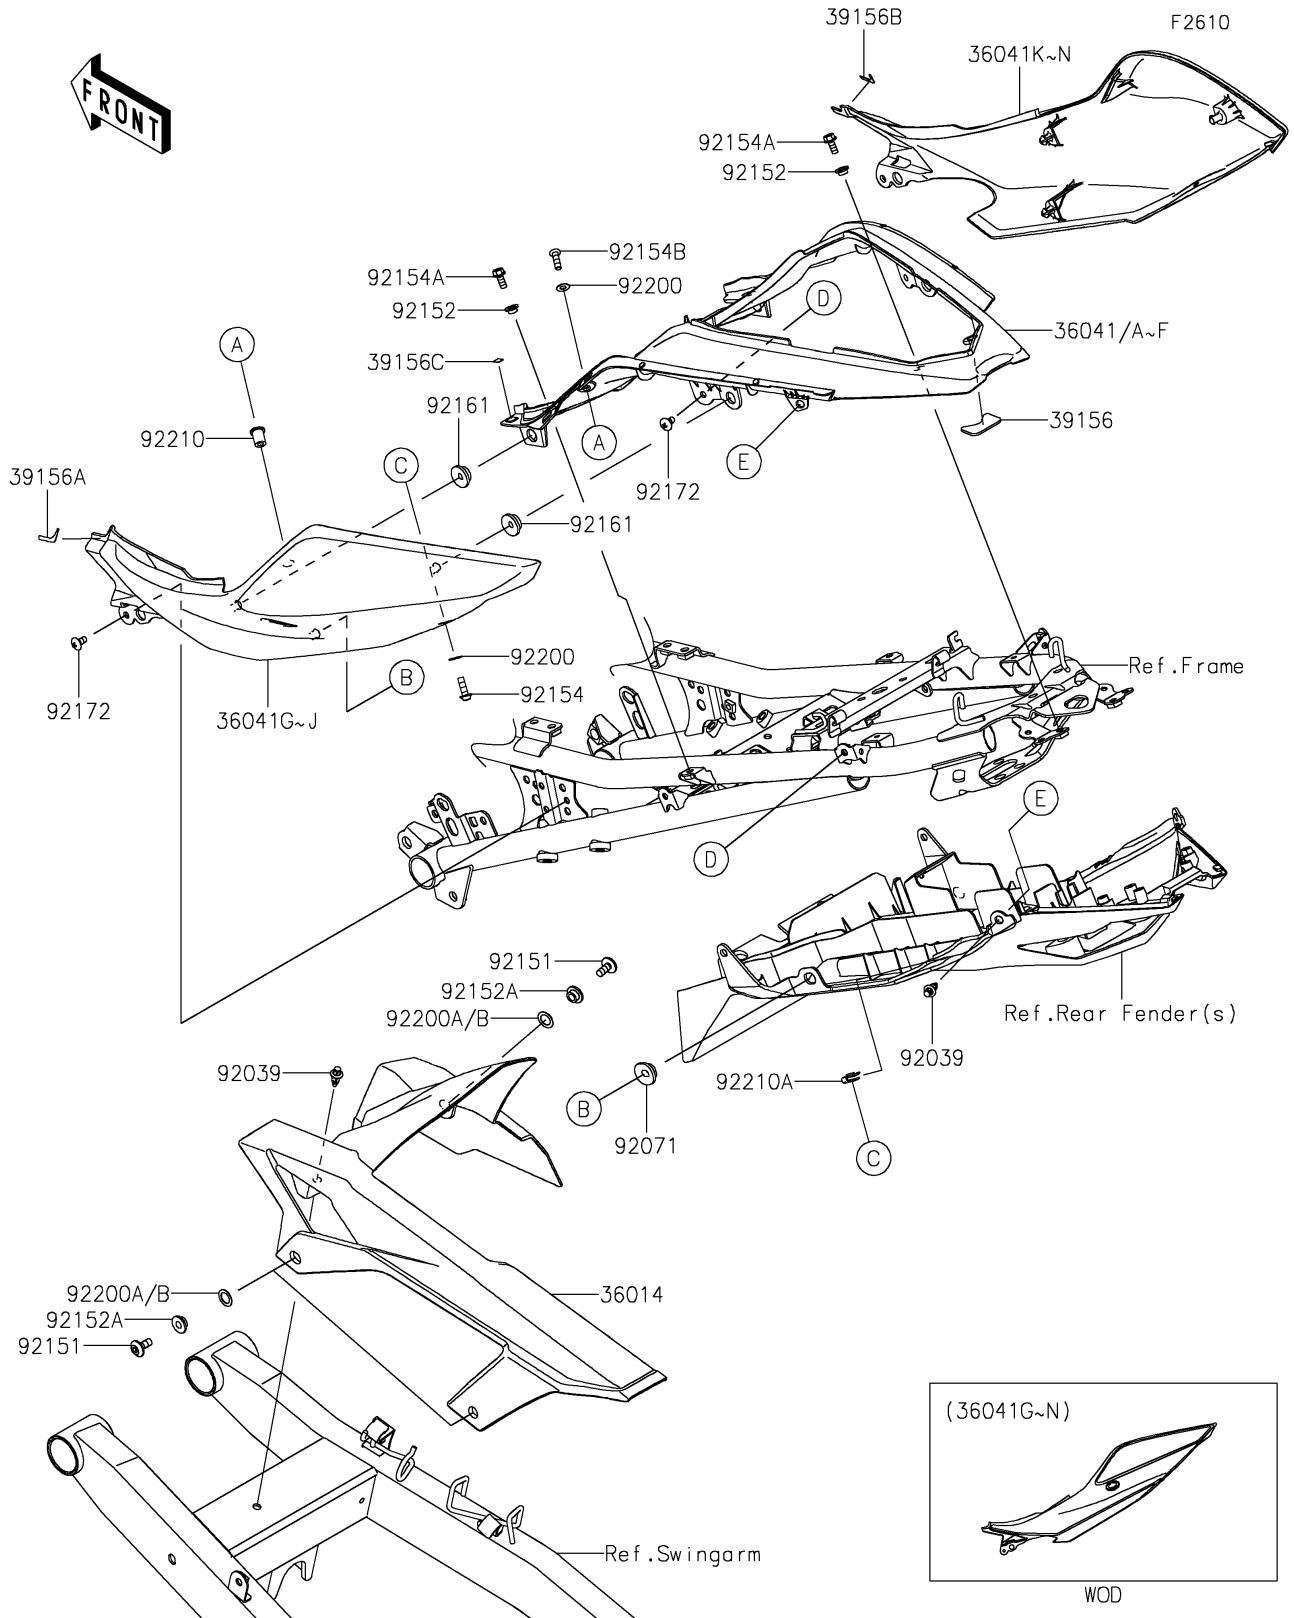

2022 Z400 PARTS DIAGRAM

Side Covers/Chain Cover

2022 Z400 PARTS LIST

Side Covers/Chain Cover

ITEM NAME	PART NUMBER	QUANTITY
CASE-CHAIN (Ref # 36014)	36014-0571	1
COVER-TAIL,CNT,C.L.GREEN (Ref # 36041)	36041-0036-51P	1
COVER-TAIL,CNT,P.N.TEAL (Ref # 36041B)	36041-0036-68D	1
COVER-TAIL,CNT,M.M.G.GRAY (Ref # 36041C)	36041-0036-68P	1
COVER-TAIL,LH,M.S.BLACK (Ref # 36041G)	36041-0037-660	1
COVER-TAIL,LH,P.R.WHITE (Ref # 36041H)	36041-0037-68N	1
COVER-TAIL,LH,M.F.S.BLACK (Ref # 36041I)	36041-0037-739	1
COVER-TAIL,RH,M.S.BLACK (Ref # 36041K)	36041-0038-660	1
COVER-TAIL,RH,P.R.WHITE (Ref # 36041L)	36041-0038-68N	1
COVER-TAIL,RH,M.F.S.BLACK (Ref # 36041M)	36041-0038-739	1
PAD,19.4X34X2 (Ref # 39156)	39156-2218	1
PAD,TAIL COVER,FR,LH (Ref # 39156A)	39156-2298	1
PAD,TAIL COVER,FR,RH (Ref # 39156B)	39156-2299	1
PAD,5X13 (Ref # 39156C)	39156-2300	2
RIVET (Ref # 92039)	92039-0060	3
GROMMET,20X24X7.5 (Ref # 92071)	92071-0766	2
BOLT,SOCKET,6X14 (Ref # 92151)	92151-1654	3
COLLAR,6X8X4.5 (Ref # 92152)	92152-2395	4
COLLAR,6.5X10X5.9 (Ref # 92152A)	92152-2486	3
BOLT,SOCKET,5X16 (Ref # 92154)	92154-0209	2
BOLT,FLANGED,5X12 (Ref # 92154A)	92154-2893	4
BOLT,SOCKET,5X16 (Ref # 92154B)	92154-3837	2
DAMPER (Ref # 92161)	92161-1531	4
SCREW,5X10 (Ref # 92172)	92172-1090	4
WASHER,NYLONE,5.3X11.5X0.5 (Ref # 92200)	92200-0006	4
WASHER,10.4X15.9X0.5 (Ref # 92200A)	92200-0157	3
NUT,WELL,5MM (Ref # 92210)	92210-0498	2
NUT (Ref # 92210A)	92210-0571	2