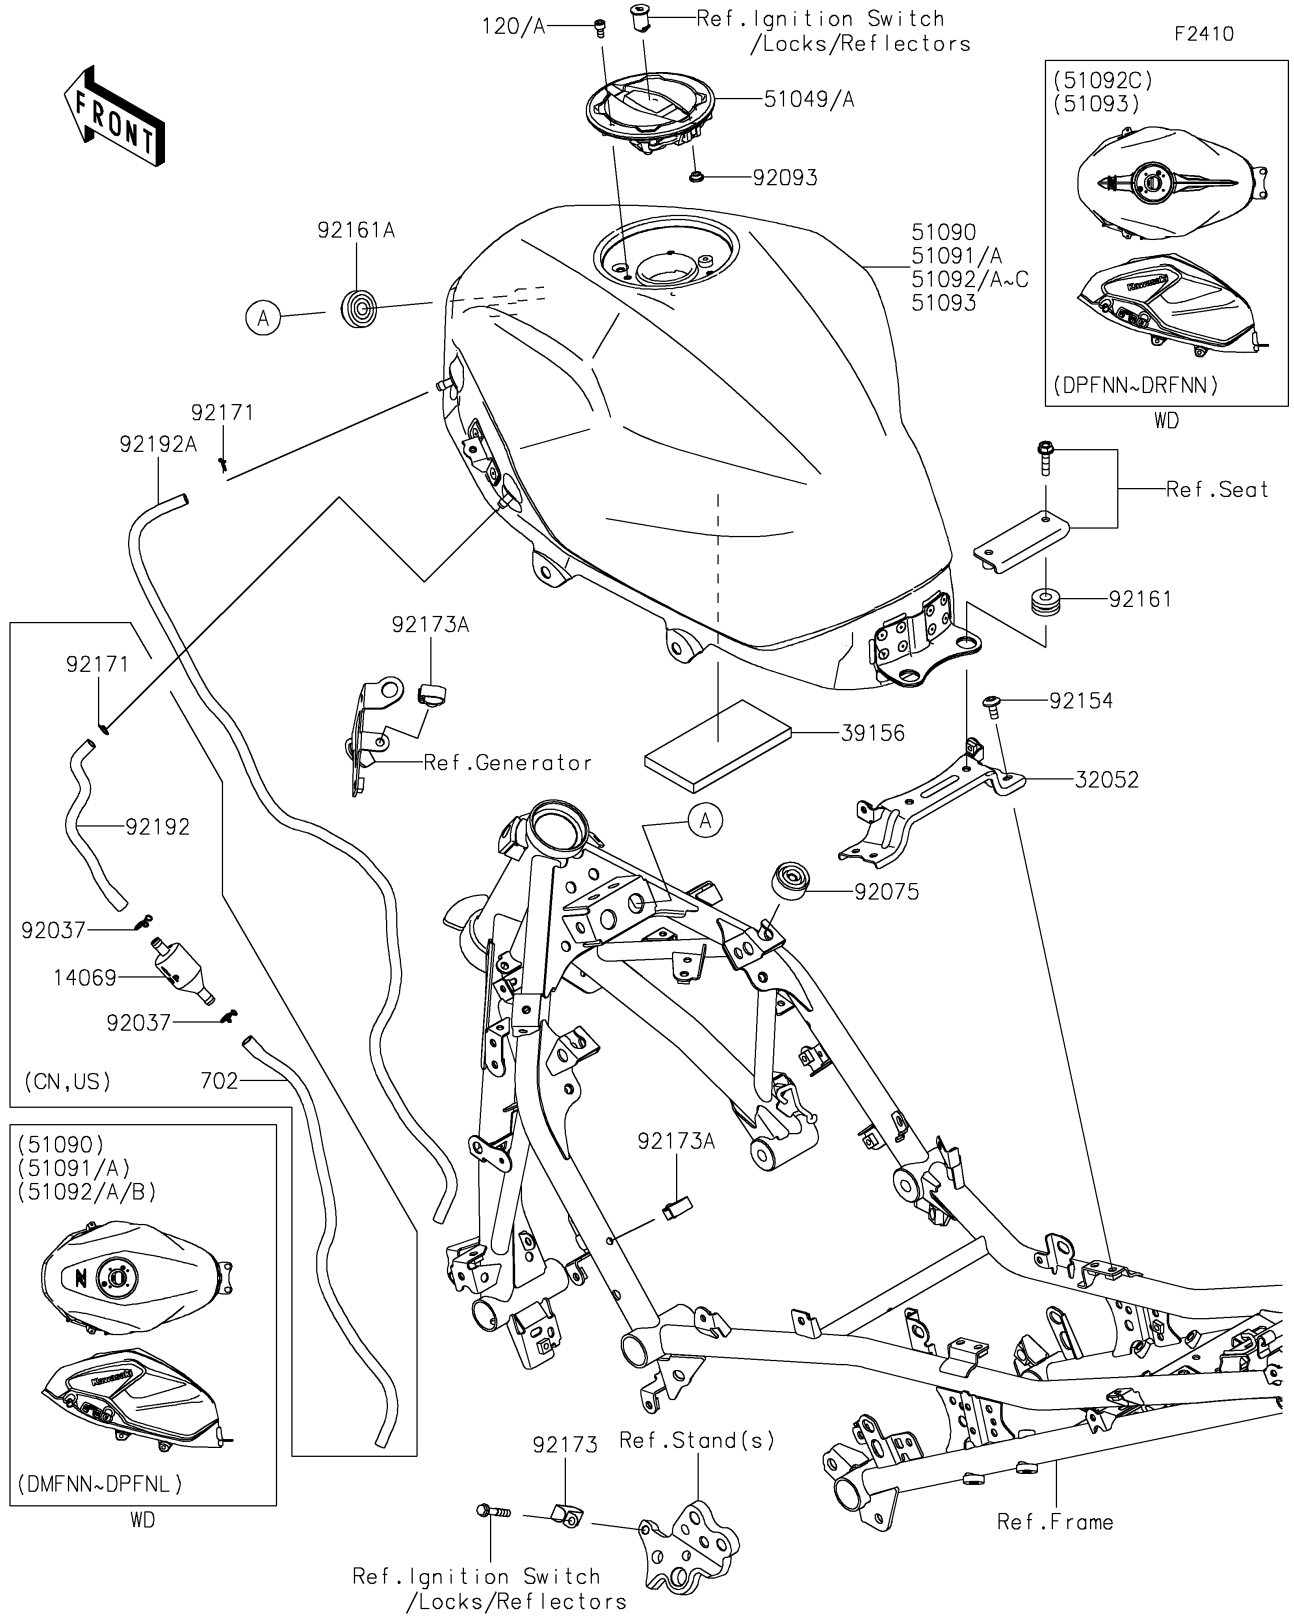

2022 Z400 PARTS DIAGRAM

Fuel Tank

2022 Z400 PARTS LIST

Fuel Tank

ITEM NAME	PART NUMBER	QUANTITY
BRACKET-TANK (Ref # 32052)	32052-0809	1
PAD,60X120X10 (Ref # 39156)	39156-2388	1
CAP-TANK (Ref # 51049)	51049-0735	1
TANK-COMP-FUEL,M.S.BLACK (Ref # 51090)	51090-5427-660	1
TANK-COMP-FUEL,M.F.S.BLACK (Ref # 51091A)	51091-5061-739	1
TANK-COMP-FUEL,P.R.WHITE (Ref # 51092)	51092-5067-68N	1
DAMPER (Ref # 92075)	92075-015	2
SEAL,FUEL TANK CAP (Ref # 92093)	92093-1030	1
BOLT,SOCKET,6X14 (Ref # 92154)	92154-0932	4
DAMPER,10X24X12 (Ref # 92161)	92161-0927	2
DAMPER,10X32X17 (Ref # 92161A)	92161-1980	2
CLAMP (Ref # 92173)	92173-0833	1
CLAMP,HOLDER CLIP (Ref # 92173A)	92173-0868	2
TUBE,DRAIN,6X9X810 (Ref # 92192A)	92192-1860	1
BOLT-SOCKET,5X10 (Ref # 120A)	120CC0510	4