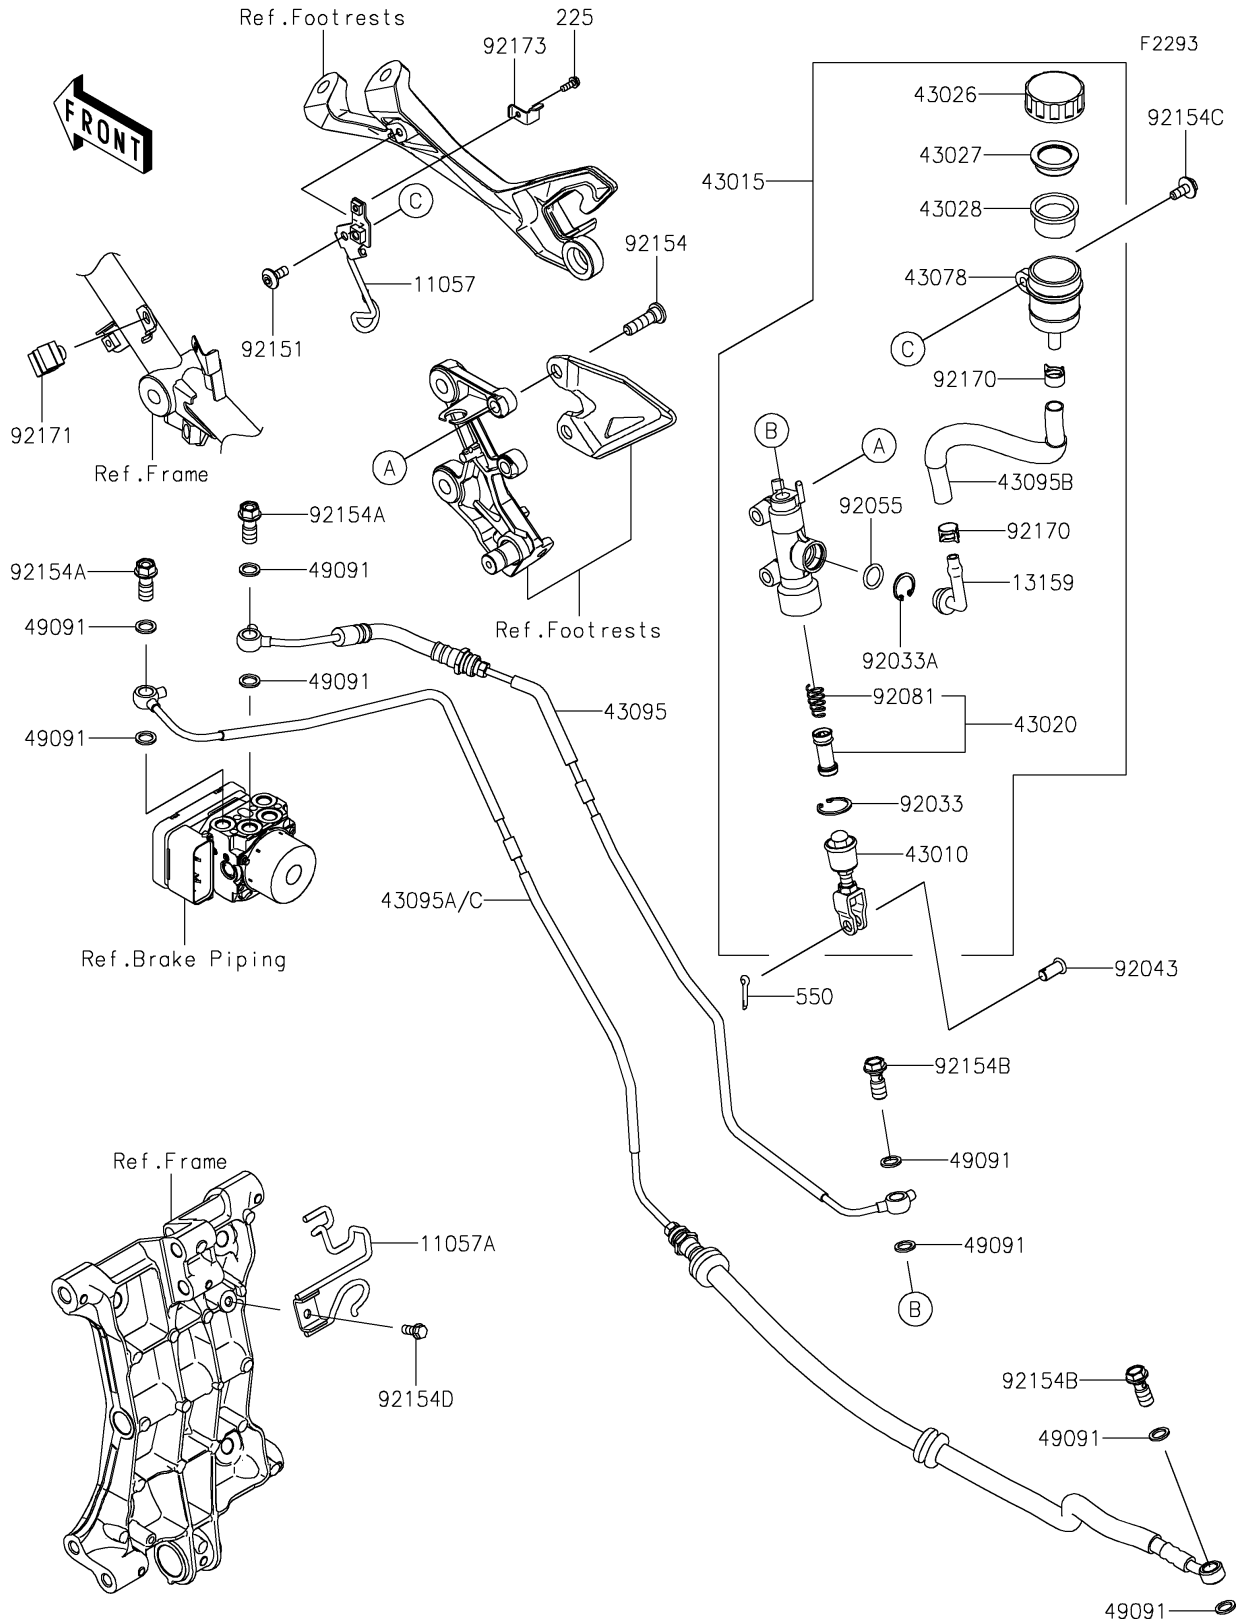

2022 Z400 PARTS DIAGRAM

Rear Master Cylinder

2022 Z400 PARTS LIST

Rear Master Cylinder

ITEM NAME	PART NUMBER	QUANTITY
BRACKET,RR RESERVOIR (Ref # 11057)	11057-1101	1
BRACKET,PIVOT BRACKET (Ref # 11057A)	11057-1103	1
CONNECTOR (Ref # 13159)	13159-1056	1
ROD-ASSY-BRAKE (Ref # 43010)	43010-0022	1
CYLINDER-ASSY-MASTER,RR (Ref # 43015)	43015-0667	1
PISTON-COMP-BRAKE (Ref # 43020)	43020-0023	1
CAP-BRAKE (Ref # 43026)	43026-0009	1
PLATE-DIAPHRAGM (Ref # 43027)	43027-1053	1
DIAPHRAGM (Ref # 43028)	43028-1065	1
RESERVOIR (Ref # 43078)	43078-0040	1
HOSE-BRAKE,RR M/CYLINDER-HU (Ref # 43095)	43095-1489	1
HOSE-BRAKE,HU-RR CALIPER (Ref # 43095A)	43095-1490	1
HOSE-BRAKE,RR RESERVOIR (Ref # 43095B)	43095-1495	1
WASHER-SEAL,10.1X14.5X1.5 (Ref # 49091)	49091-0001	8
RING-SNAP,20.9X24.6X1.2 (Ref # 92033)	92033-0079	1
RING-SNAP,20.5MM (Ref # 92033A)	92033-1186	1
PIN (Ref # 92043)	92043-0904	1
RING-O,14.8X2.4 (Ref # 92055)	92055-0741	1
SPRING,MASTER CYLINDER (Ref # 92081)	92081-1737	1
BOLT,SOCKET,6X14 (Ref # 92151)	92151-1654	1
BOLT,SOCKET,8X30 (Ref # 92154)	92154-0843	2
BOLT,BANJO,10X22 (Ref # 92154A)	92154-1138	2
BOLT,BANJO,10X23 (Ref # 92154B)	92154-1712	2
BOLT,UPSET-WP,6X16 (Ref # 92154C)	92154-2244	1
BOLT,6X14 (Ref # 92154D)	92154-4129	1
CLAMP,HOSE (Ref # 92170)	92170-1091	2
CLAMP (Ref # 92171)	92171-0818	1
CLAMP,RESERVOIR TANK CAP (Ref # 92173)	92173-0028	1
SCREW-PAN-WSP-CROS,4X12 (Ref # 225)	225AB0412	1

2022 Z400 PARTS LIST

Rear Master Cylinder

ITEM NAME	PART NUMBER	QUANTITY
PIN-COTTER,2.0X15 (Ref # 550)	550AA2015	1