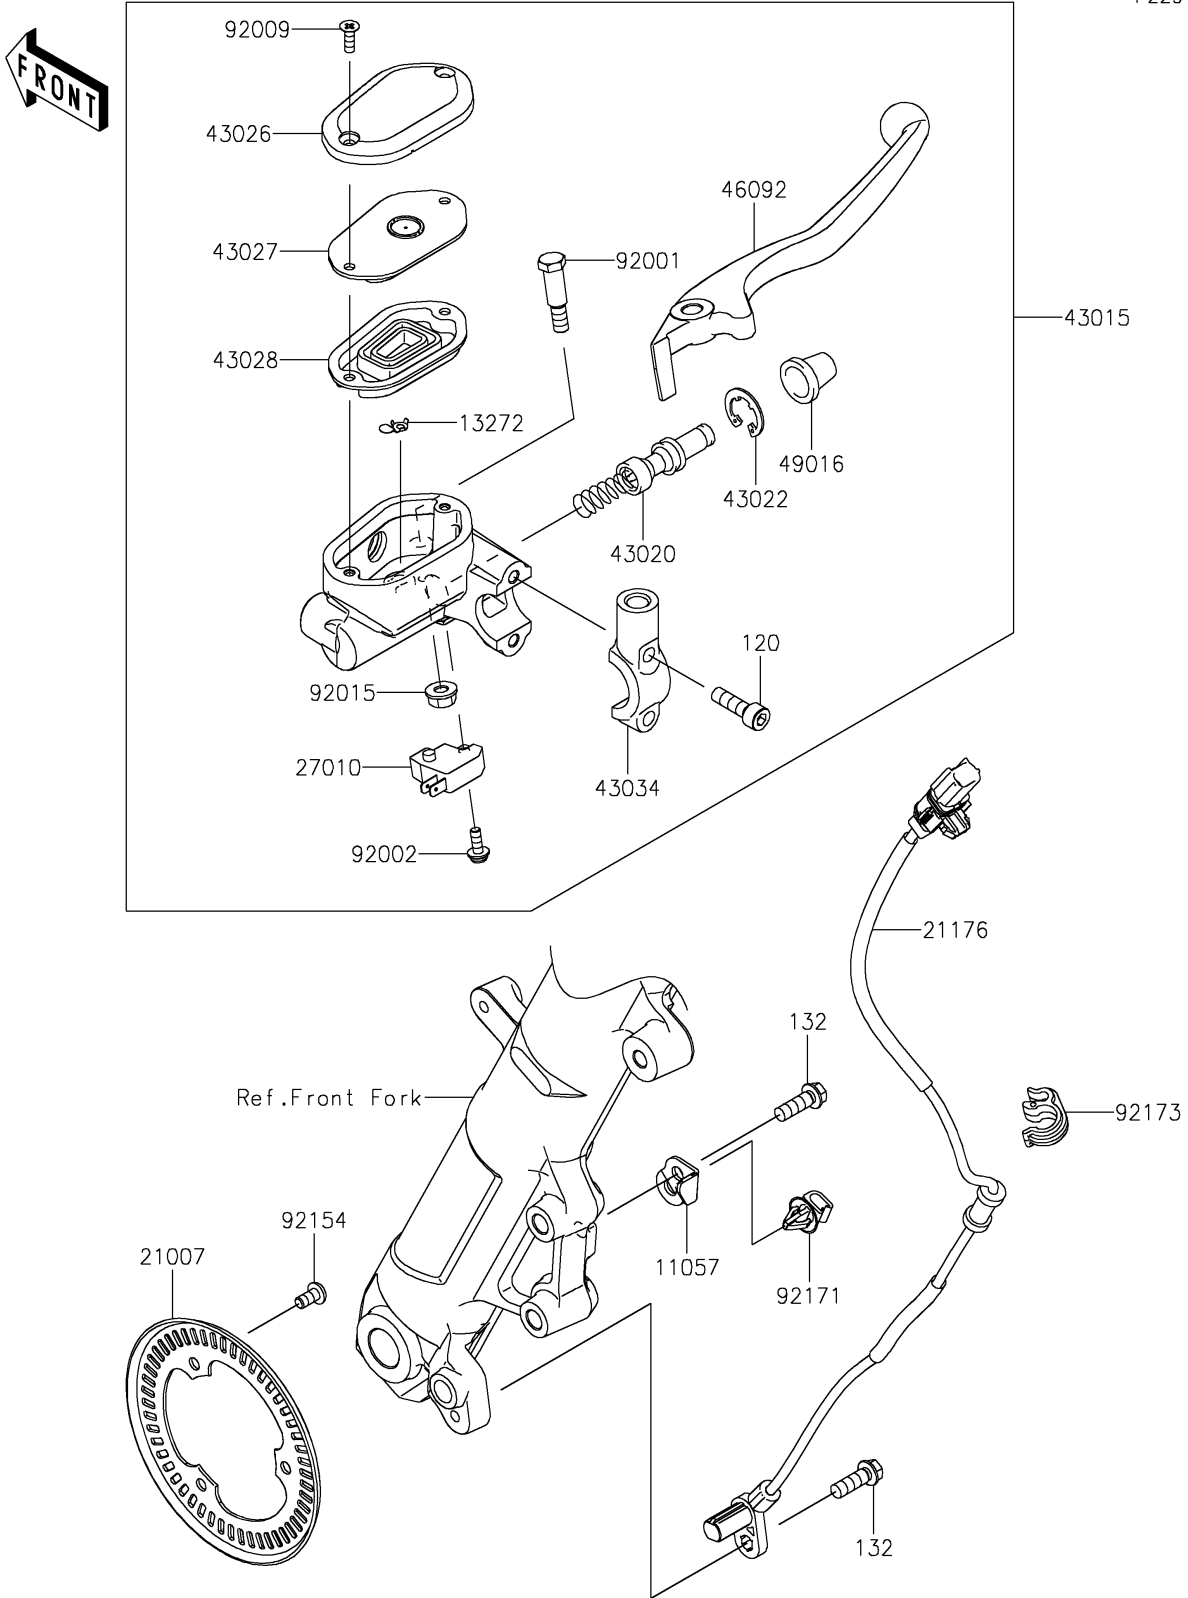

# 2022 Z400 PARTS DIAGRAM

## Front Master Cylinder

F2291

## 2022 Z400 PARTS LIST

### Front Master Cylinder

ITEM NAME	PART NUMBER	QUANTITY
BRACKET,SENSOR (Ref # 11057)	11057-1099	1
PLATE (Ref # 13272)	13272-0573	1
ROTOR,SENSOR,FR (Ref # 21007)	21007-0671	1
SENSOR,SPEED,FR (Ref # 21176)	21176-0886	1
SWITCH,BRAKE (Ref # 27010)	27010-0762	1
CYLINDER-ASSY-MASTER,FR (Ref # 43015)	43015-0715	1
PISTON-COMP-BRAKE (Ref # 43020)	43020-0022	1
STOPPER-BRAKE,PISTON (Ref # 43022)	43022-1010	1
CAP-BRAKE (Ref # 43026)	43026-0026	1
PLATE-DIAPHRAGM (Ref # 43027)	43027-0010	1
DIAPHRAGM (Ref # 43028)	43028-0022	1
HOLDER-BRAKE (Ref # 43034)	43034-0145	1
LEVER-GRIP,FRONT BRAKE (Ref # 46092)	46092-0028	1
COVER-SEAL,MASTER CYLINDER (Ref # 49016)	49016-1044	1
BOLT,FRONT BRAKE LEVER (Ref # 92001)	92001-1728	1
BOLT,SCREW,4X12 (Ref # 92002)	92002-1323	1
SCREW,4MM (Ref # 92009)	92009-1458	2
NUT,FLANGED,6MM,BLACK (Ref # 92015)	92015-1233	1
BOLT,SOCKET,5X10 (Ref # 92154)	92154-2801	3
CLAMP (Ref # 92171)	92171-0640	1
CLAMP,HOSE&SENSOR LINE (Ref # 92173)	92173-1613	1
BOLT-SOCKET,6X20 (Ref # 120)	120CB0620	2
BOLT-FLANGED-SMALL,6X18 (Ref # 132)	132BC0618	2