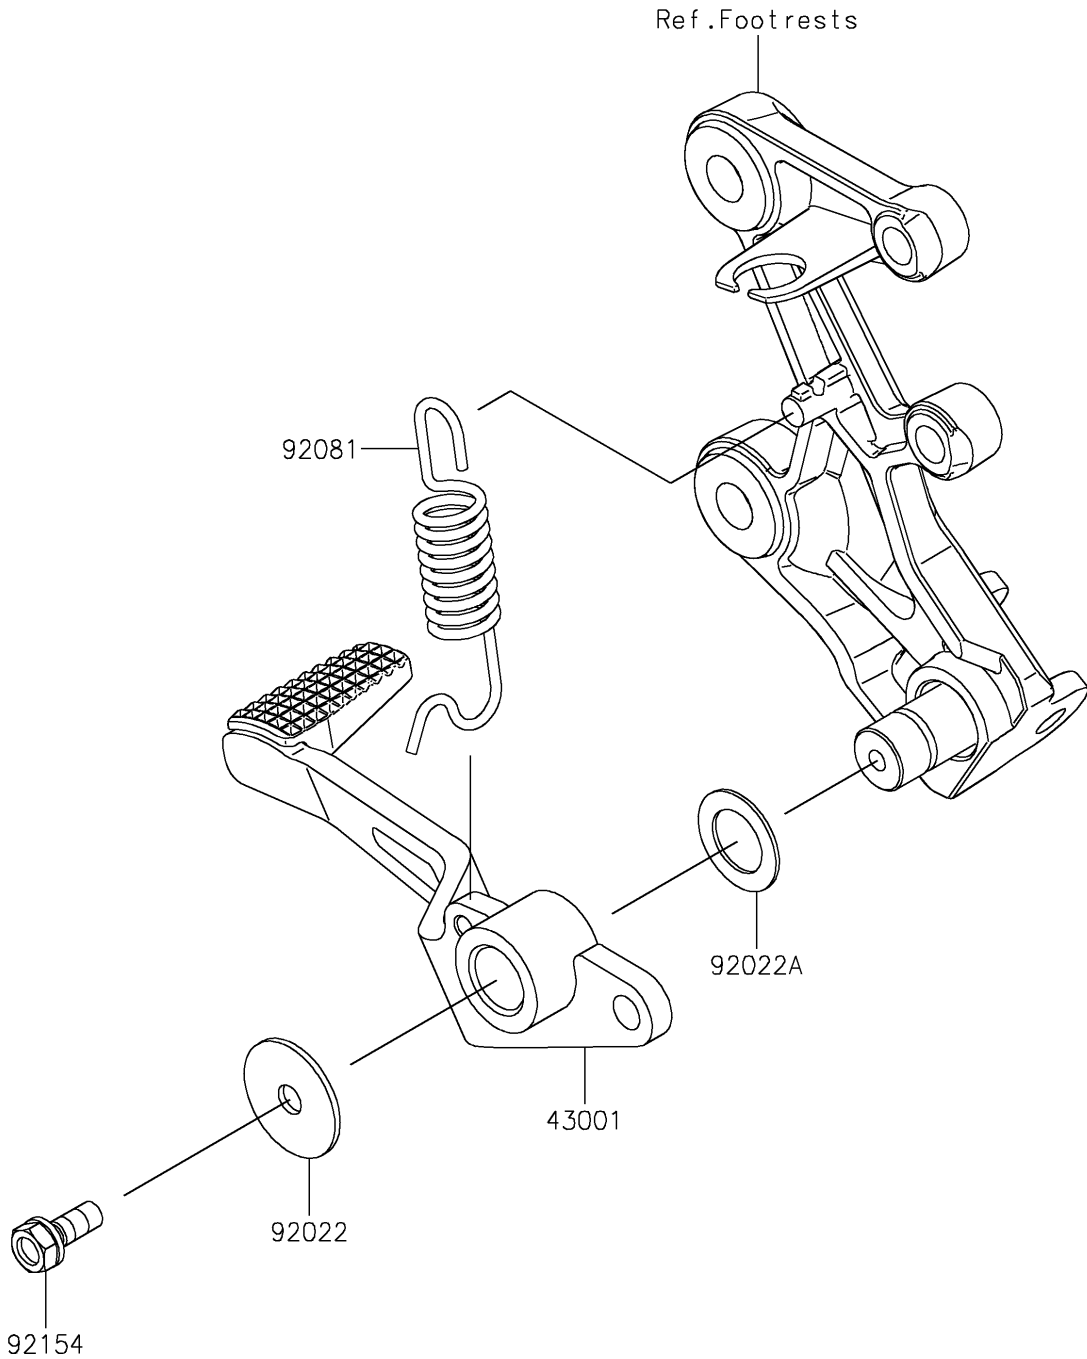

# 2022 Z400 PARTS DIAGRAM

Brake Pedal/Torque Link

F2260

## 2022 Z400 PARTS LIST

### Brake Pedal/Torque Link

ITEM NAME	PART NUMBER	QUANTITY
LEVER-BRAKE,RR (Ref # 43001)	43001-0756	1
WASHER,7X28X1.6 (Ref # 92022)	92022-1282	1
WASHER,15.3X24X1 (Ref # 92022A)	92022-326	1
SPRING,BRAKE PEDAL (Ref # 92081)	92081-1833	1
BOLT,UPSET-WS,6X16 (Ref # 92154)	92154-0935	1