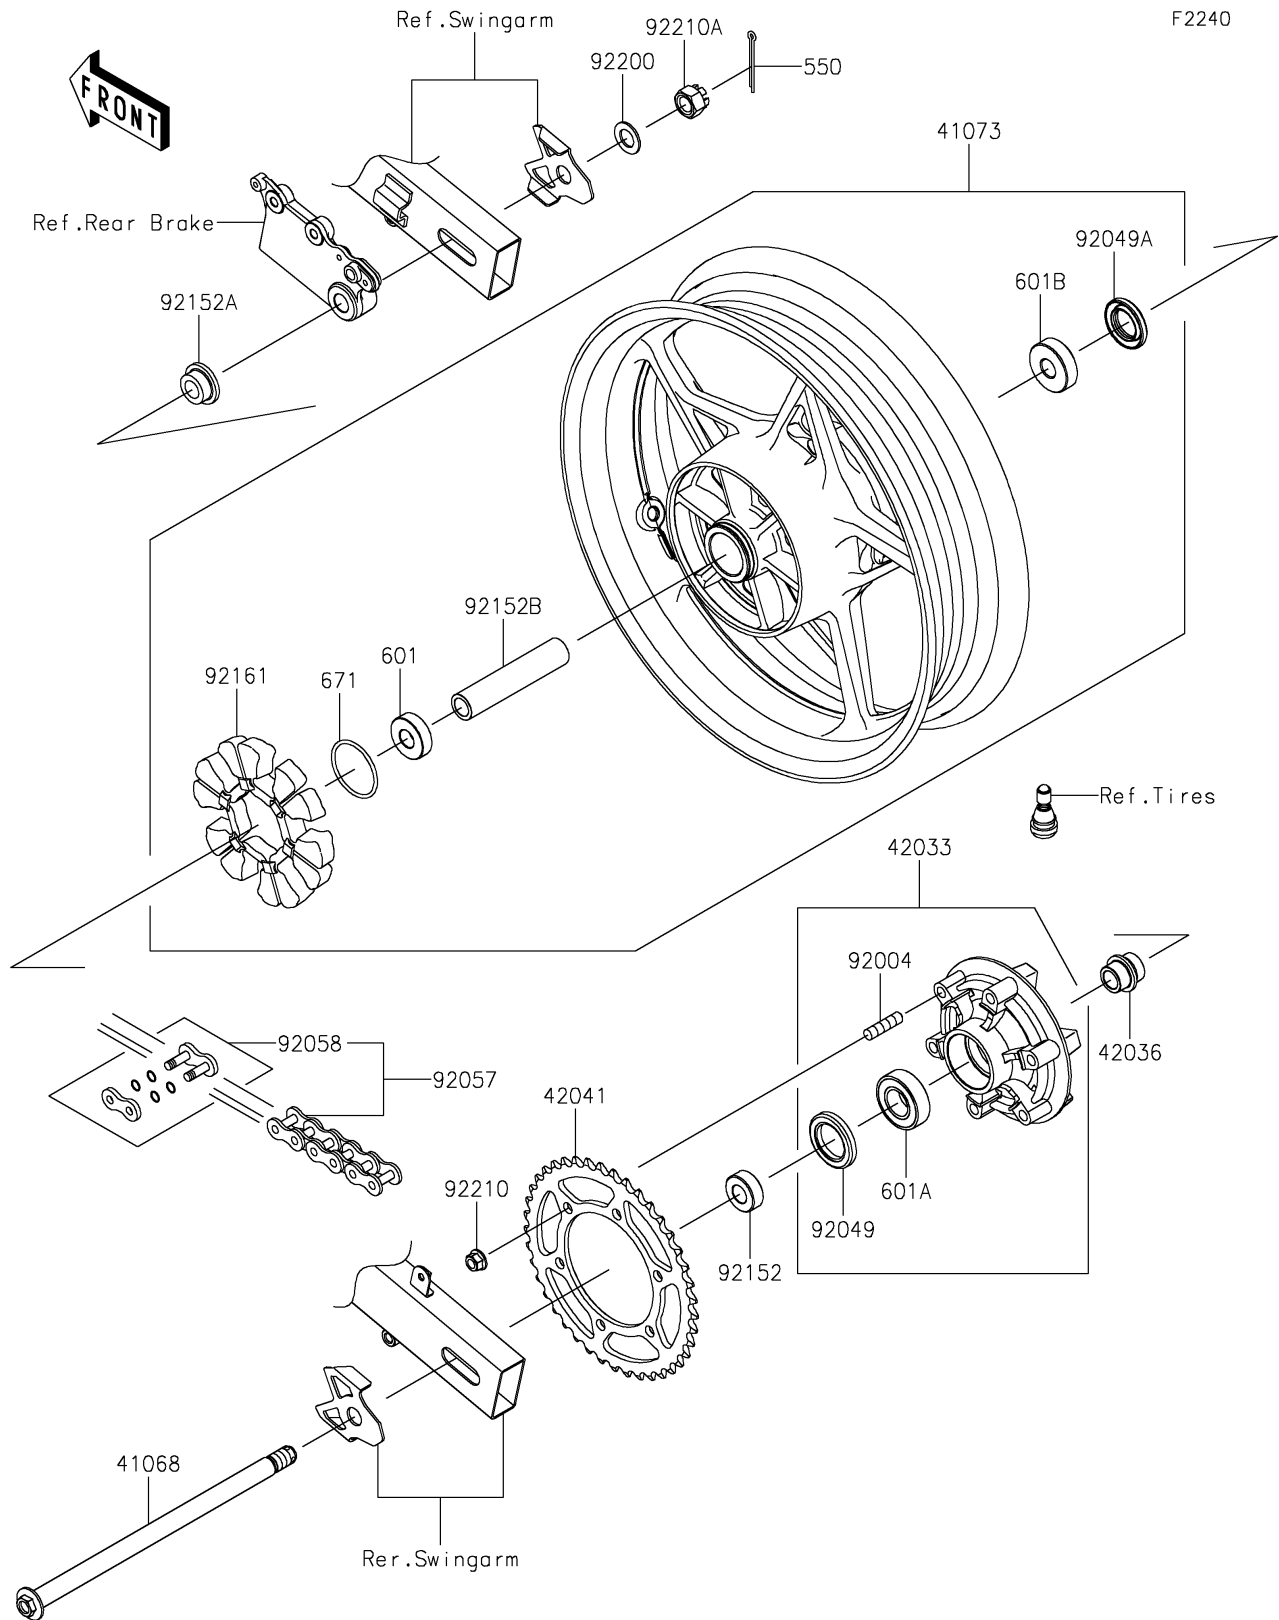

2023 Z400 ABS

PARTS DIAGRAM

Rear Wheel/Chain

2023 Z400 ABS

PARTS LIST

Rear Wheel/Chain

ITEM NAME	PART NUMBER	QUANTITY
AXLE,RR (Ref # 41068)	41068-0644	1
WHEEL-ASSY,RR,G.BLACK (Ref # 41073)	41073-0753-QT	1
COUPLING-ASSY,RR HUB (Ref # 42033)	42033-0574	1
SLEEVE,RR HUB,L=30 (Ref # 42036)	42036-1055	1
SPROCKET-HUB,41T (Ref # 42041)	42041-0162	1
STUD,10X19 (Ref # 92004)	92004-0048	6
SEAL-OIL,35X52X7 (Ref # 92049)	92049-0730	1
SEAL-OIL,27X47X7 (Ref # 92049A)	92049-0802	1
CHAIN,DRIVE,EK520SR-O2X106L (Ref # 92057)	92057-0019	1
JOINT-CHAIN,DRIVE (Ref # 92058)	92058-1102	1
COLLAR,17X35X13 (Ref # 92152)	92152-0843	1
COLLAR,17X28(38)X15 (Ref # 92152A)	92152-0844	1
COLLAR,17.2X25X121 (Ref # 92152B)	92152-2387	1
DAMPER,RR HUB SHOCK (Ref # 92161)	92161-0700	1
WASHER,17.3X30X2 (Ref # 92200)	92200-1916	1
NUT,LOCK,FLANGED,10MM (Ref # 92210)	92210-1139	6
NUT,CASTLE,16X19 (Ref # 92210A)	92210-1585	1
PIN-COTTER,4.0X35 (Ref # 550)	550AA4035	1
BEARING-BALL,#6203UUC3 (Ref # 601)	601B6203UU	1
BEARING-BALL,#6205G (Ref # 601A)	601B6205G	1
BEARING-BALL,6303LLUC3/2ASU68 (Ref # 601B)	601B6303UU	1
O RING,50MM (Ref # 671)	671B2550	1