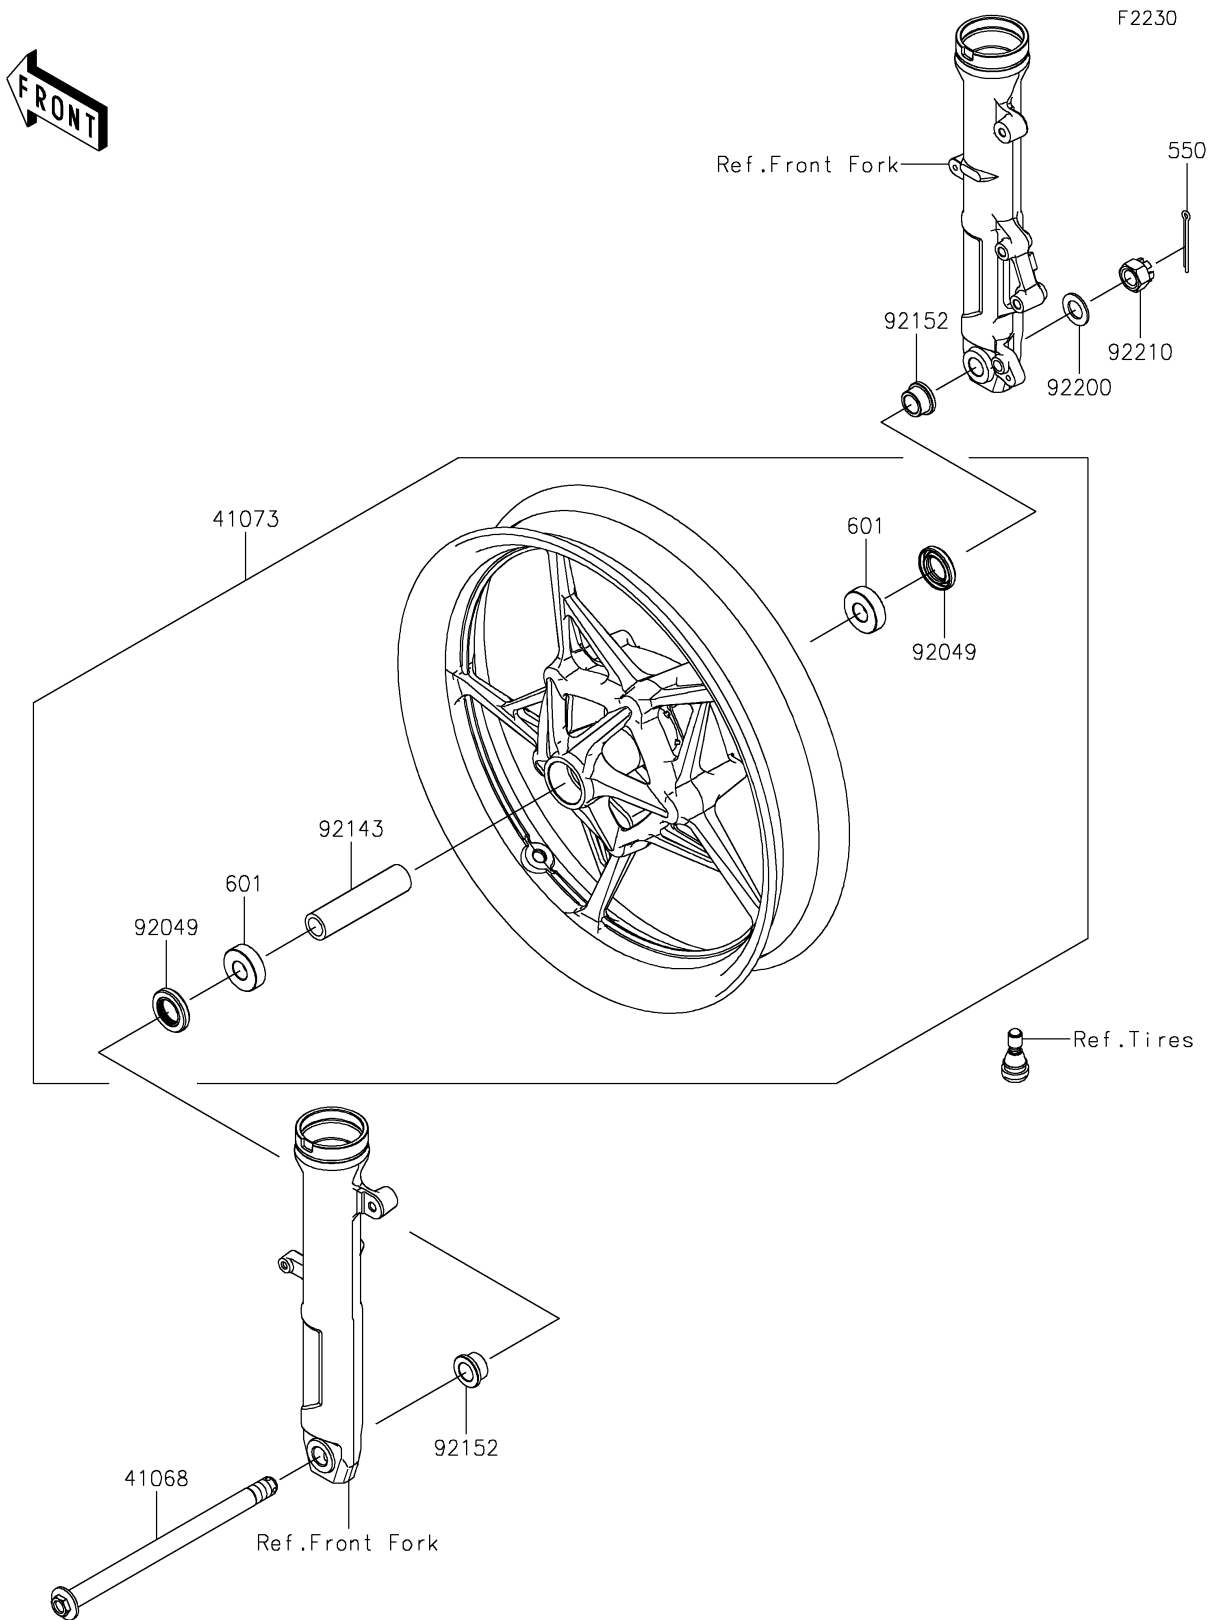

# 2022 Z400 PARTS DIAGRAM

Front Wheel

### Front Wheel

ITEM NAME	PART NUMBER	QUANTITY
AXLE,FR (Ref # 41068)	41068-0643	1
WHEEL-ASSY,FR,G.BLACK (Ref # 41073)	41073-0752-QT	1
SEAL-OIL,23X40X7 (Ref # 92049)	92049-0801	2
COLLAR,17.2X25X105 (Ref # 92143)	92143-1124	1
COLLAR,17X30X15.5 (Ref # 92152)	92152-2386	2
WASHER,17.3X30X2 (Ref # 92200)	92200-1916	1
NUT,CASTLE,16X19 (Ref # 92210)	92210-1585	1
PIN-COTTER,4.0X35 (Ref # 550)	550AA4035	1
BEARING-BALL,#6203UUC3 (Ref # 601)	601B6203UU	2