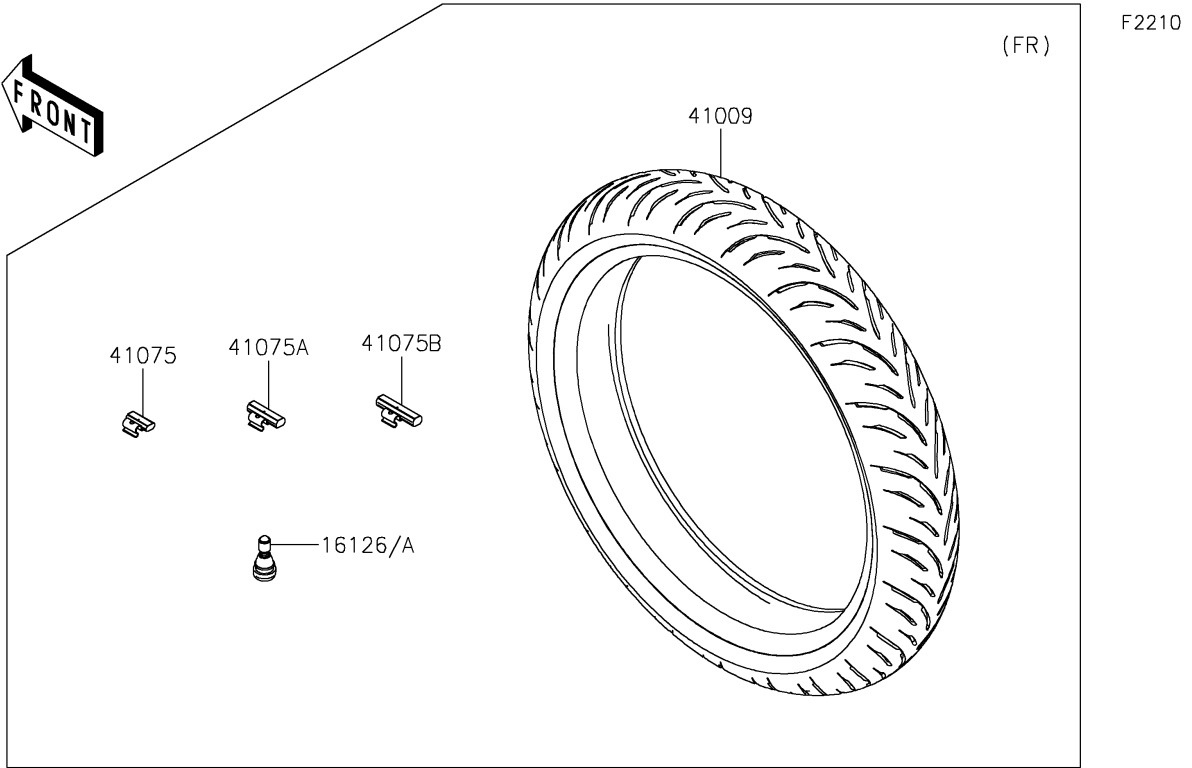

# 2022 Z400 PARTS DIAGRAM

## Tires

### Tires

ITEM NAME	PART NUMBER	QUANTITY
VALVE,TIRE (Ref # 16126A)	16126-1140	2
TIRE,FR,110/70R17 54H,GPR-300F (Ref # 41009)	41009-0773	1
TIRE,RR,150/60R17 66H,GPR-300 (Ref # 41009A)	41009-0774	1
BALANCER-WHEEL,10G,SILVER (Ref # 41075)	41075-0007	AR
BALANCER-WHEEL,20G,SILVER (Ref # 41075A)	41075-0008	AR
BALANCER-WHEEL,30G,SILVER (Ref # 41075B)	41075-0009	AR