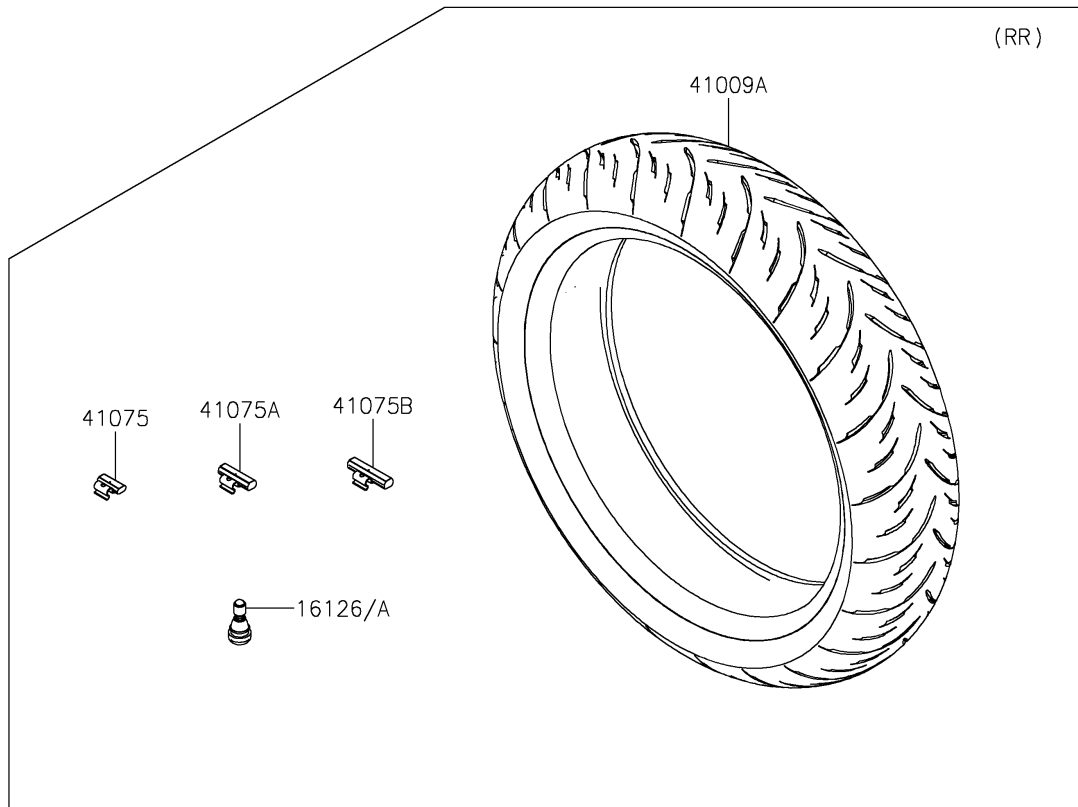

# 2022 Z400 PARTS DIAGRAM

## Tires

### Tires

ITEM NAME	PART NUMBER	QUANTITY
VALVE,TIRE (Ref # 16126A)	16126-1140	2
TIRE,FR,110/70R17 54H,GPR-300F (Ref # 41009)	41009-0773	1
TIRE,RR,150/60R17 66H,GPR-300 (Ref # 41009A)	41009-0774	1
BALANCER-WHEEL,10G,SILVER (Ref # 41075)	41075-0007	AR
BALANCER-WHEEL,20G,SILVER (Ref # 41075A)	41075-0008	AR
BALANCER-WHEEL,30G,SILVER (Ref # 41075B)	41075-0009	AR