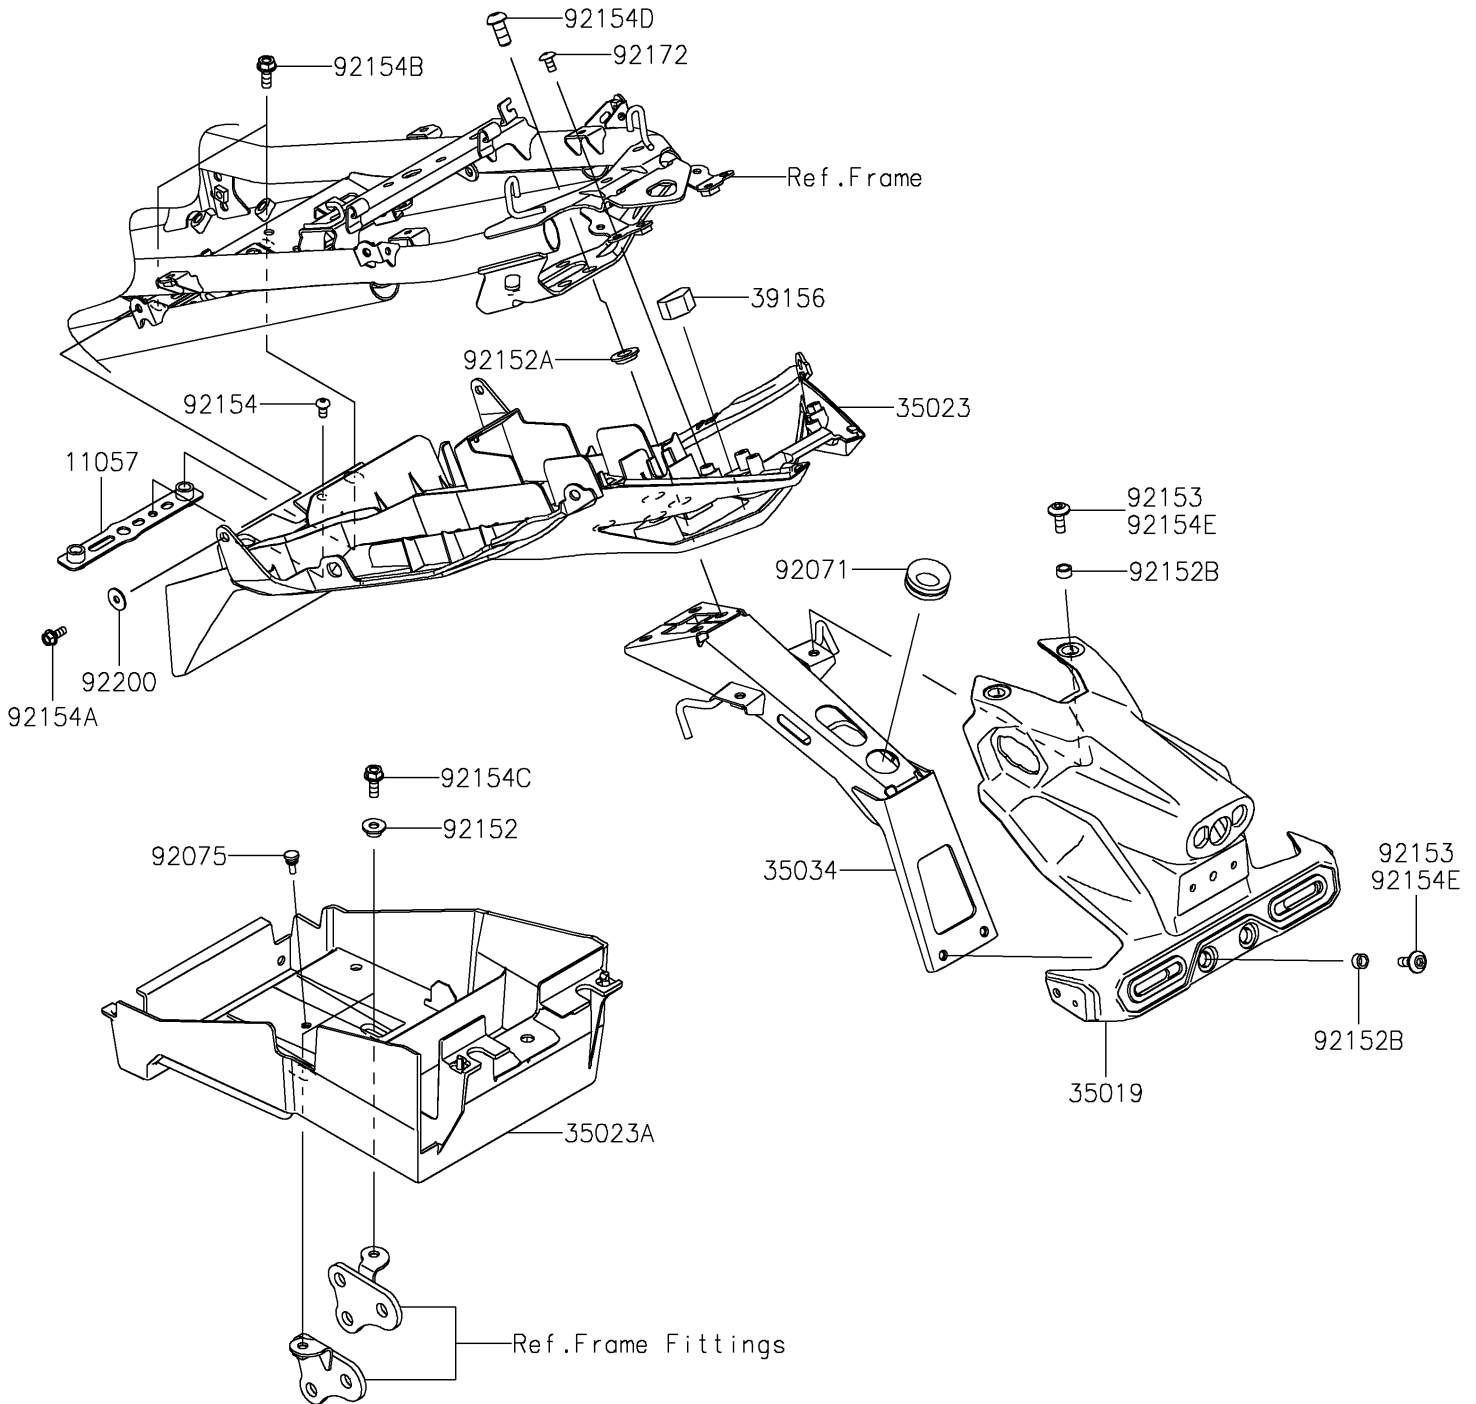

# 2022 Z400 PARTS DIAGRAM

Rear Fender(s)

F2172

## 2022 Z400 PARTS LIST

### Rear Fender(s)

ITEM NAME	PART NUMBER	QUANTITY
BRACKET (Ref # 11057)	11057-1191	1
FLAP (Ref # 35019)	35019-0639	1
FENDER-REAR (Ref # 35023)	35023-0436	1
FENDER-REAR (Ref # 35023A)	35023-0438	1
REINFORCE (Ref # 35034)	35034-0601	1
PAD,16X24X13 (Ref # 39156)	39156-2379	1
GROMMET (Ref # 92071)	92071-0709	1
DAMPER,6X10X15 (Ref # 92075)	92075-1808	1
COLLAR,6.5X10X6.4 (Ref # 92152)	92152-2287	2
COLLAR,10X20X4.5 (Ref # 92152A)	92152-2392	4
COLLAR,6.8X10X5.4 (Ref # 92152B)	92152-2393	4
BOLT,SOCKET,6X16 (Ref # 92153)	92153-1526	4
BOLT,SOCKET,5X10 (Ref # 92154)	92154-1547	1
BOLT,FLANGED,5X12 (Ref # 92154A)	92154-2893	2
BOLT,FLANGED,6X16 (Ref # 92154B)	92154-2895	2
BOLT,FLANGED,6X16 (Ref # 92154C)	92154-2900	2
BOLT,SOCKET,8X18 (Ref # 92154D)	92154-3739	4
SCREW,TAPPING,5X10 (Ref # 92172)	92172-0262	2
WASHER,5.2X16X1.2 (Ref # 92200)	92200-0583	2