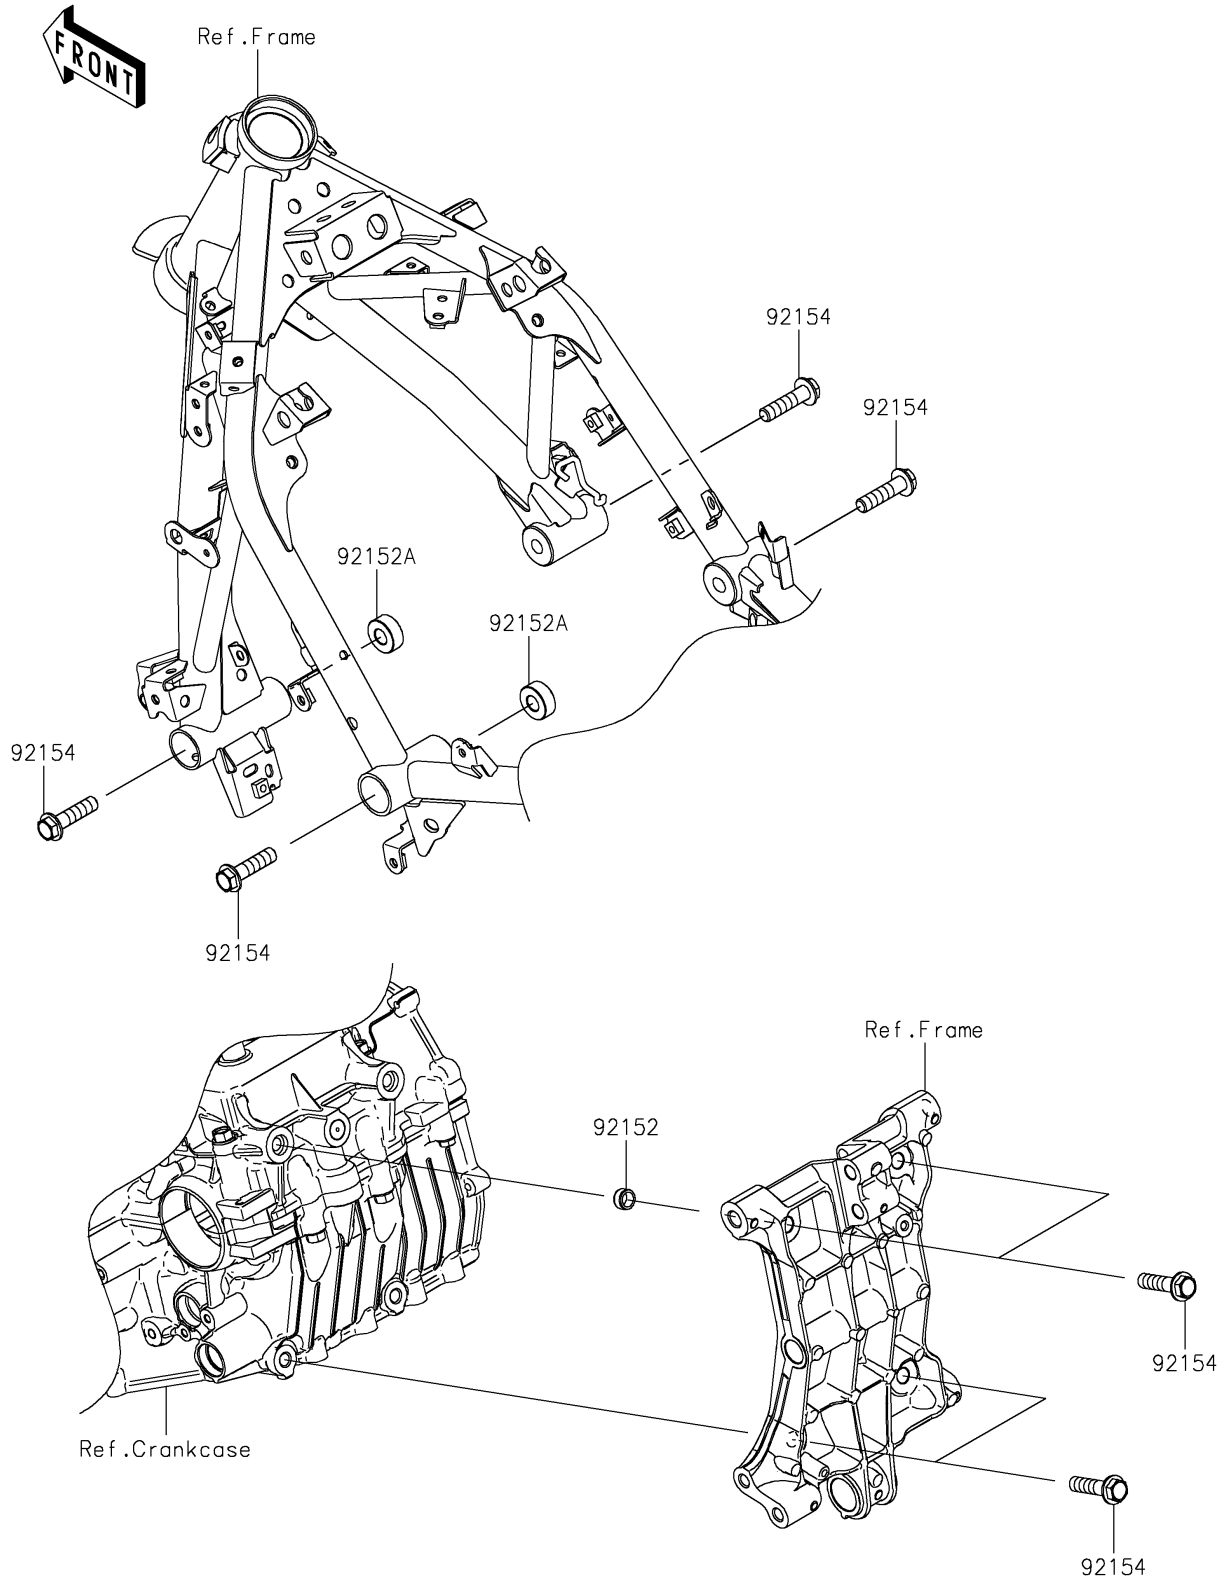

2022 Z400

PARTS DIAGRAM

Engine Mount

F2122

2022 Z400

PARTS LIST

Engine Mount

ITEM NAME	PART NUMBER	QUANTITY
COLLAR,DOWEL PIN (Ref # 92152)	92152-0679	2
COLLAR,11X25X10 (Ref # 92152A)	92152-2397	2
BOLT,FLANGED,10X40 (Ref # 92154)	92154-2812	8