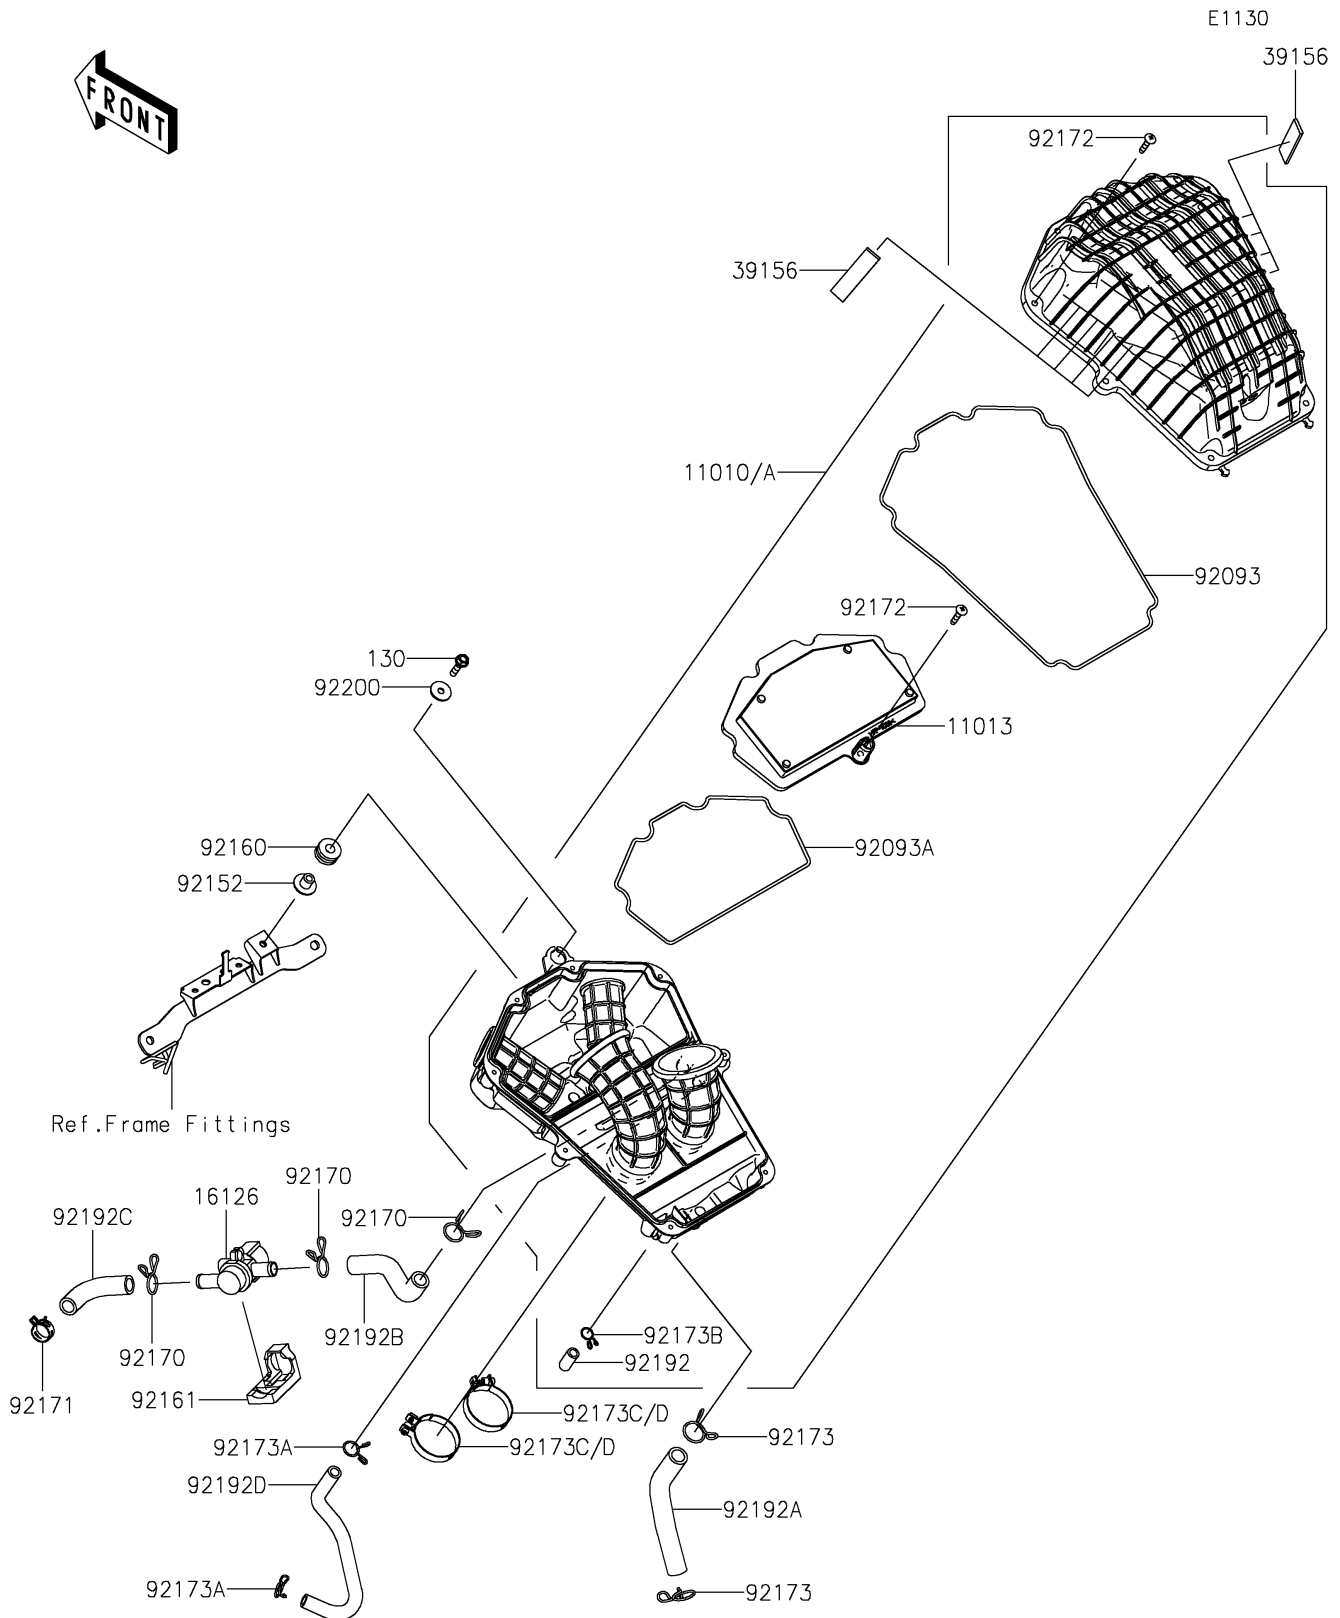

2022 Z400

PARTS DIAGRAM

Air Cleaner

2022 Z400

PARTS LIST

Air Cleaner

ITEM NAME	PART NUMBER	QUANTITY
FILTER-ASSY-AIR (Ref # 11010)	11010-0867	1
ELEMENT-AIR FILTER (Ref # 11013)	11013-0767	1
VALVE,AIR CUT (Ref # 16126)	16126-0744	1
PAD,75X17X3 (Ref # 39156)	39156-2466	8
SEAL,CASE (Ref # 92093)	92093-0706	1
SEAL,ELEMENT (Ref # 92093A)	92093-0707	1
COLLAR,6.5X10.5X13.1 (Ref # 92152)	92152-0547	1
DAMPER (Ref # 92160)	92160-1162	1
DAMPER (Ref # 92161)	92161-1933	1
CLAMP (Ref # 92170)	92170-1017	3
CLAMP,18.8MM (Ref # 92171)	92171-2056	1
SCREW,5X25 (Ref # 92172)	92172-0891	9
CLAMP,20MM (Ref # 92173)	92173-0190	2
CLAMP,14MM (Ref # 92173A)	92173-0192	2
CLAMP (Ref # 92173B)	92173-1714	1
CLAMP (Ref # 92173C)	92173-1749	2
TUBE,DRAIN CLEAN (Ref # 92192)	92192-1744	1
TUBE,BREATHER (Ref # 92192A)	92192-1810	1
TUBE,AIR CUT VALVE-AIR CLEANER (Ref # 92192B)	92192-1811	1
TUBE,AIR CUT VALVE-HEAD CAP (Ref # 92192C)	92192-1812	1
TUBE,ISC-AIR CLEANER (Ref # 92192D)	92192-1813	1
WASHER,6.5X22X1.6 (Ref # 92200)	92200-1087	1
BOLT-FLANGED,6X25 (Ref # 130)	130BB0625	1