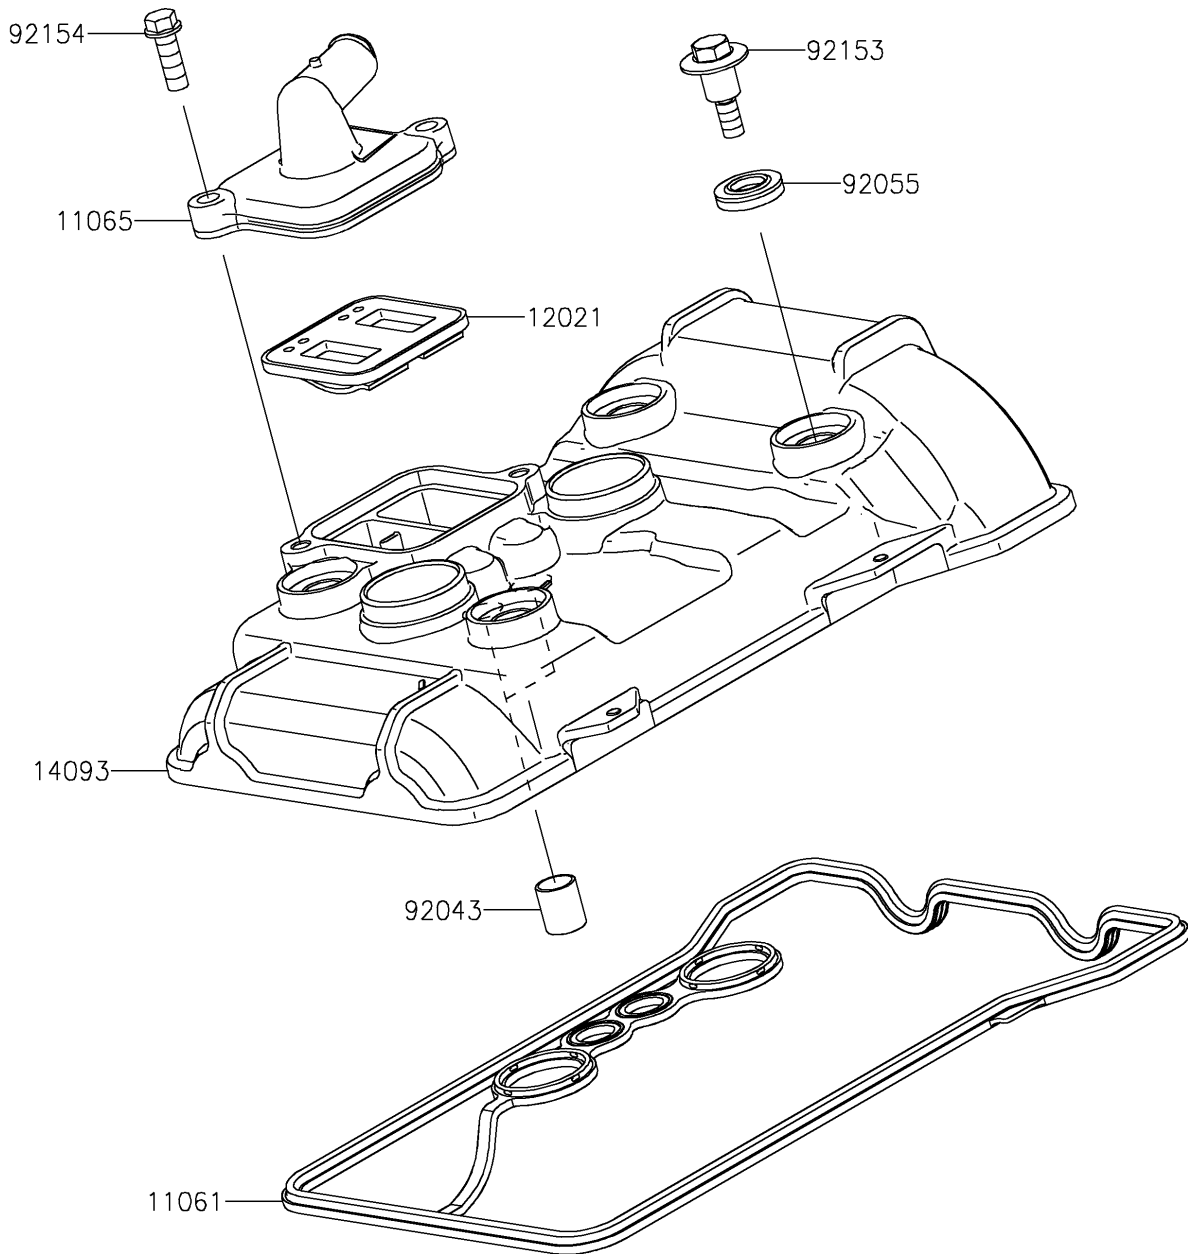

# 2022 Z400 PARTS DIAGRAM

Cylinder Head Cover

E1112

### Cylinder Head Cover

ITEM NAME	PART NUMBER	QUANTITY
GASKET,CYLINDER HEAD COVER (Ref # 11061)	11061-1337	1
CAP,HEAD (Ref # 11065)	11065-1311	1
VALVE-ASSY-REED (Ref # 12021)	12021-0708	1
COVER,CYLINDER HEAD (Ref # 14093)	14093-0818	1
PIN,10.1X12X14 (Ref # 92043)	92043-4009	2
RING-O (Ref # 92055)	92055-0143	4
BOLT,HEAD COVER (Ref # 92153)	92153-0793	4
BOLT,FLANGED,6X18 (Ref # 92154)	92154-1775	2