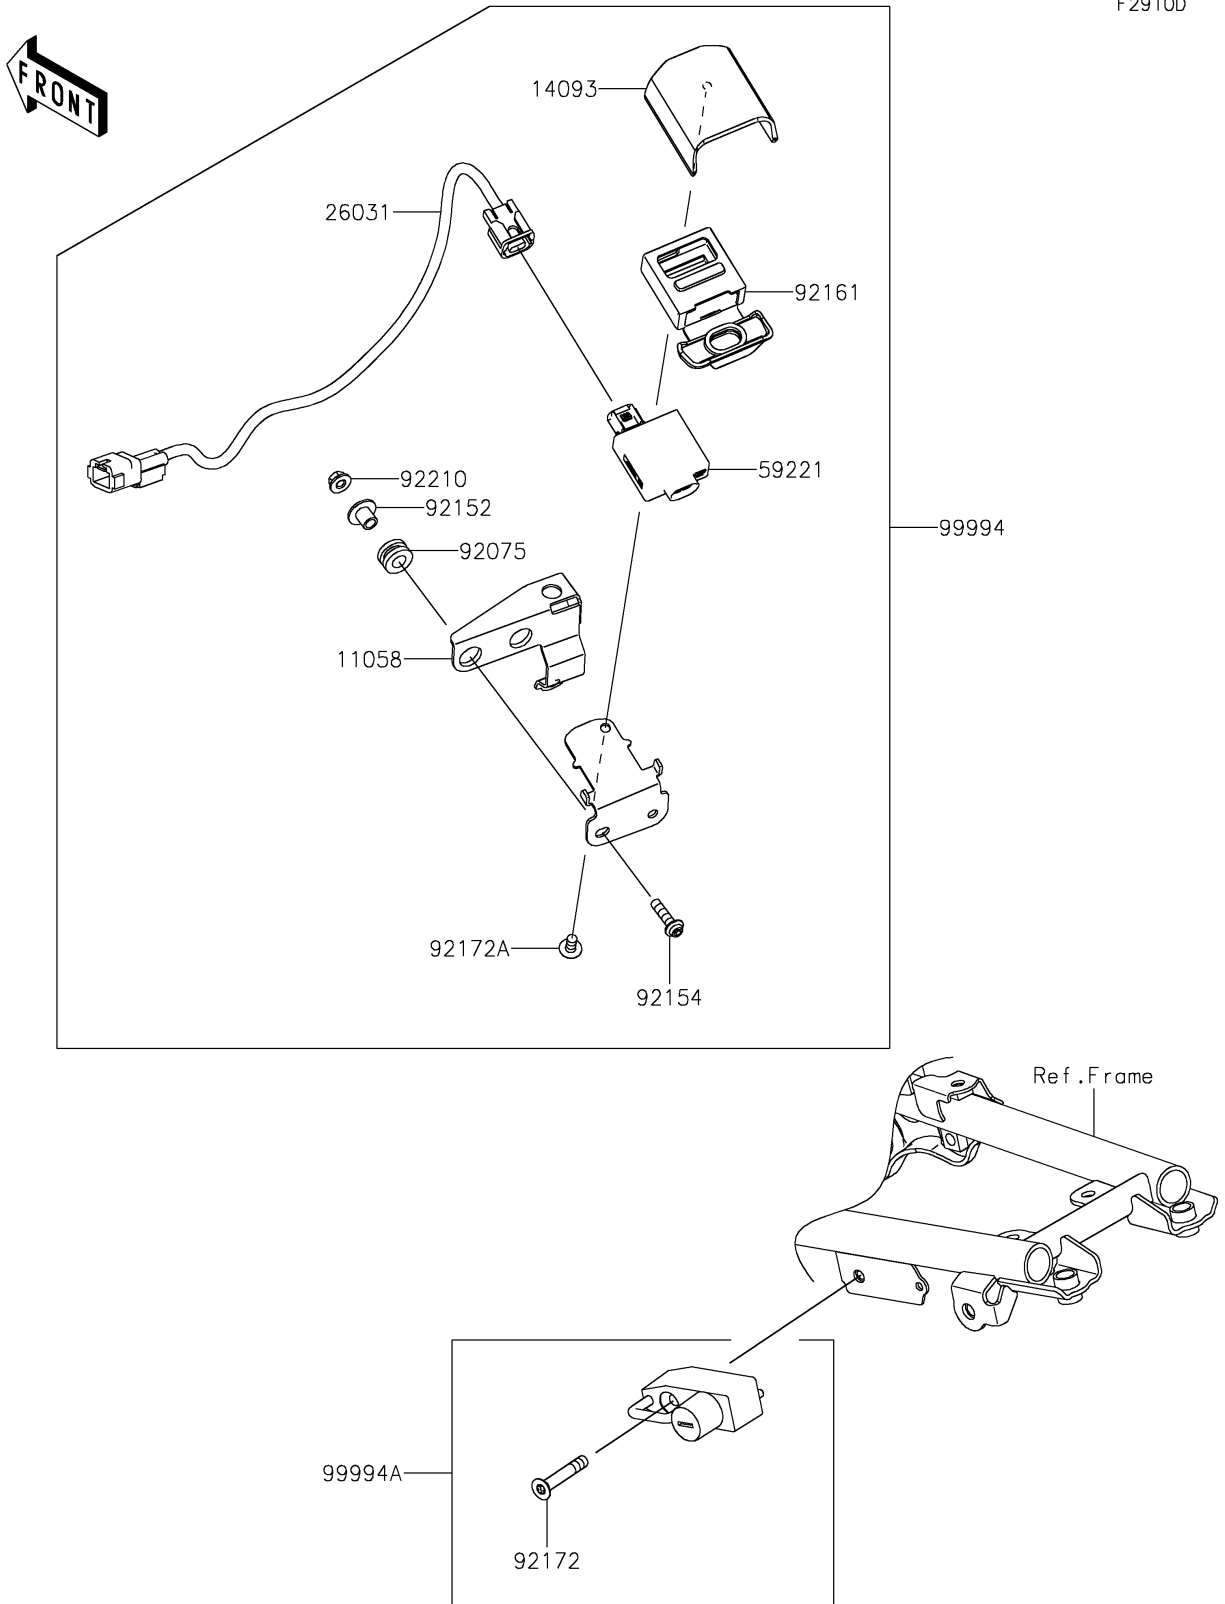

2024 KLX230 S

PARTS DIAGRAM

Accessory(Helmet Lock and USB)

F2910D

2024 KLX230 S

PARTS LIST

Accessory(Helmet Lock and USB)

ITEM NAME	PART NUMBER	QUANTITY
BRACKET (Ref # 11058)	11058-1388	1
COVER,USB (Ref # 14093)	14093-1458	1
HARNESS,USB CHARGER (Ref # 26031)	26031-3972	1
CONNECTOR-CORD,USB TYPE-C (Ref # 59221)	59221-0022	1
DAMPER (Ref # 92075)	92075-1912	2
COLLAR (Ref # 92152)	92152-0134	2
BOLT,SOCKET,5X20 (Ref # 92154)	92154-0829	2
DAMPER (Ref # 92161)	92161-2497	1
SCREW,HEXLOBE,6X35 (Ref # 92172)	92172-0835	1
SCREW,5X10 (Ref # 92172A)	92172-1194	1
NUT,FLANGED,5MM (Ref # 92210)	92210-0007	2
USB TYPE-C (Ref # 99994)	99994-2051	1
HELMET LOCK (Ref # 99994A)	99994-2176	1