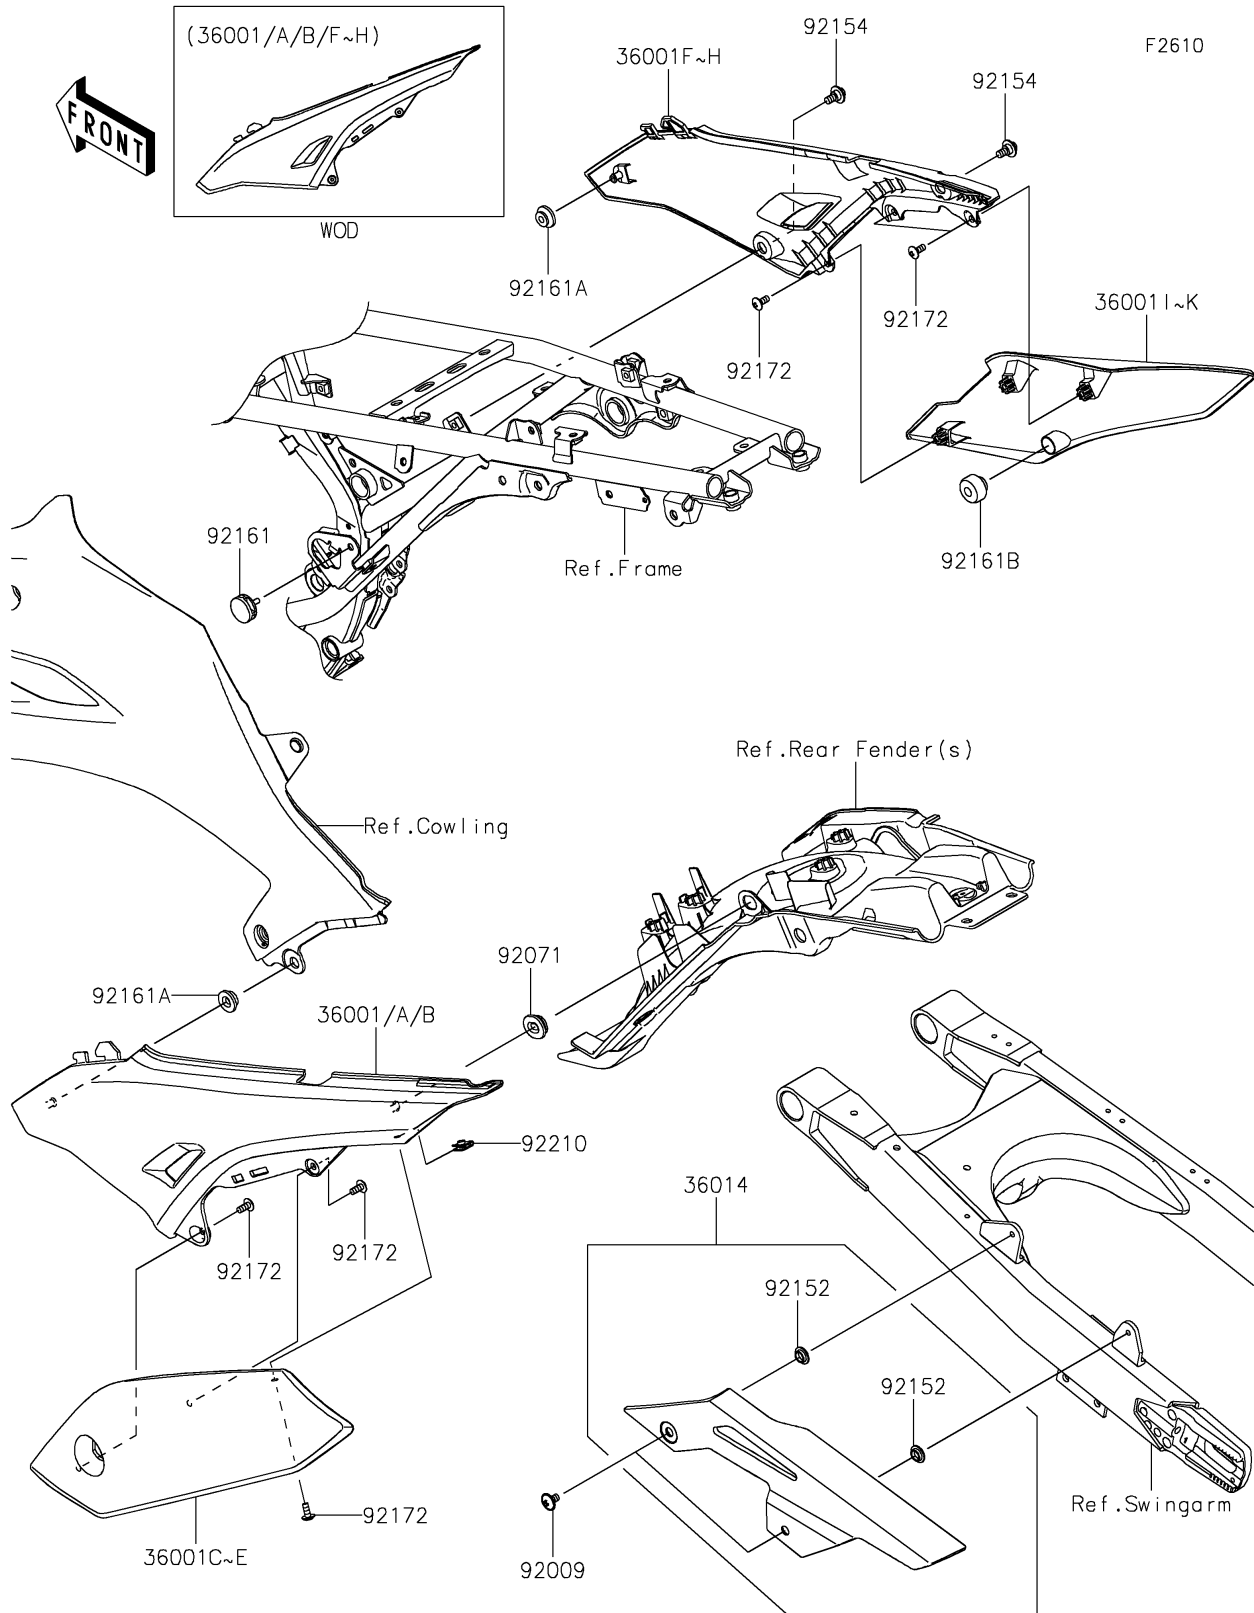

# 2025 KLX® 230 S ABS PARTS DIAGRAM

Side Covers/Chain Cover

## 2025 KLX® 230 S ABS PARTS LIST

### Side Covers/Chain Cover

ITEM NAME	PART NUMBER	QUANTITY
COVER-SIDE,LH,UPP,L.GREEN (Ref # 36001A)	36001-0761-290	1
COVER-SIDE,LH,UPP,B.GRAY (Ref # 36001B)	36001-0761-67A	1
COVER-SIDE,LH,LWR,L.GREEN (Ref # 36001D)	36001-0762-290	1
COVER-SIDE,LH,LWR,B.GRAY (Ref # 36001E)	36001-0762-67A	1
COVER-SIDE,RH,UPP,L.GREEN (Ref # 36001G)	36001-0763-290	1
COVER-SIDE,RH,UPP,B.GRAY (Ref # 36001H)	36001-0763-67A	1
COVER-SIDE,RH,LWR,L.GREEN (Ref # 36001J)	36001-0764-290	1
COVER-SIDE,RH,LWR,B.GRAY (Ref # 36001K)	36001-0764-67A	1
CASE-CHAIN (Ref # 36014)	36014-0560	1
SCREW,6X10 (Ref # 92009)	92009-1729	2
GROMMET (Ref # 92071)	92071-0795	1
COLLAR,8.8X16X4 (Ref # 92152)	92152-1731	2
BOLT,FLANGED,6X13 (Ref # 92154)	92154-4411	2
DAMPER (Ref # 92161)	92161-0581	1
DAMPER (Ref # 92161A)	92161-1531	2
DAMPER (Ref # 92161B)	92161-1783	1
SCREW,5X12 (Ref # 92172)	92172-1095	6
NUT,CLIP,5MM (Ref # 92210)	92210-1666	1