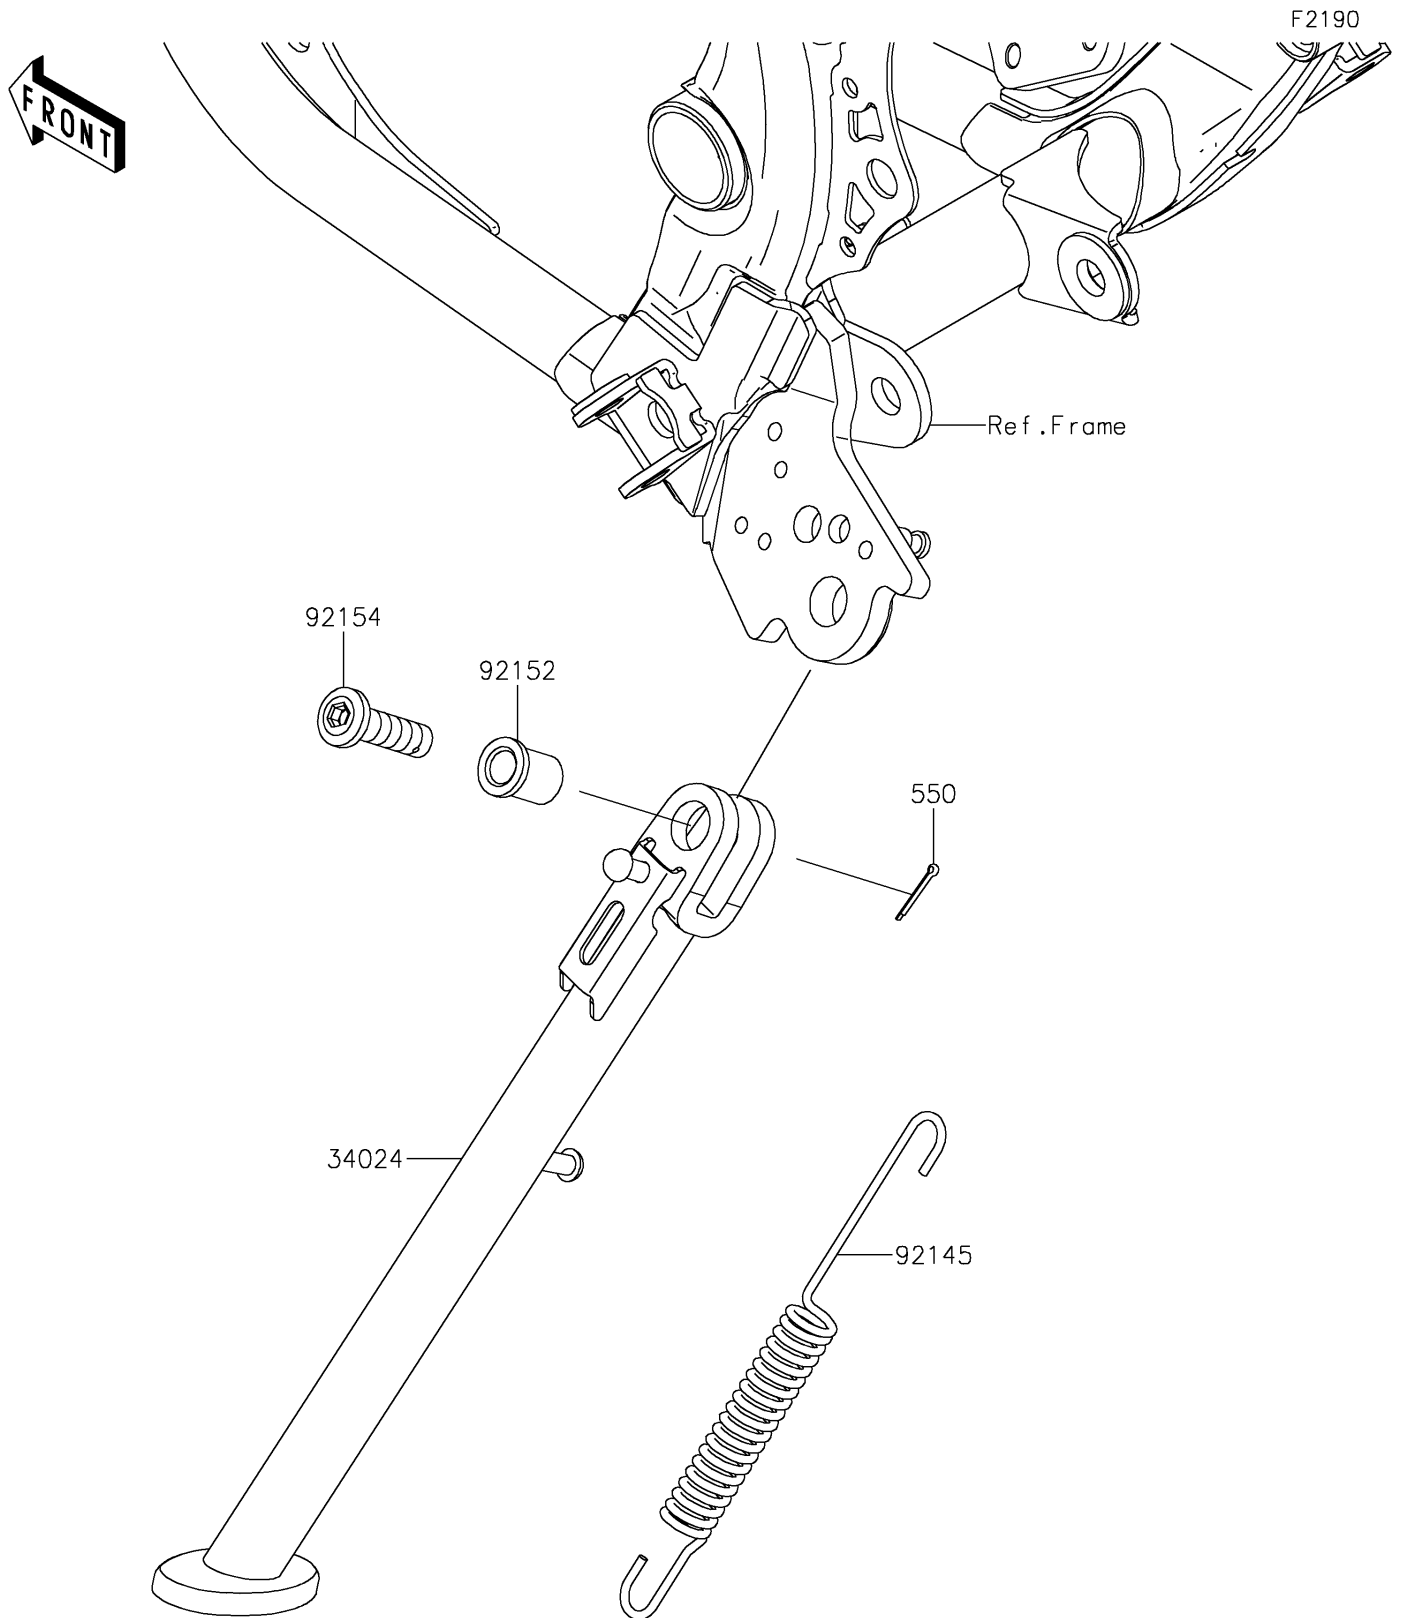

2025 KLX230 S ABS

PARTS DIAGRAM

Stand(s)