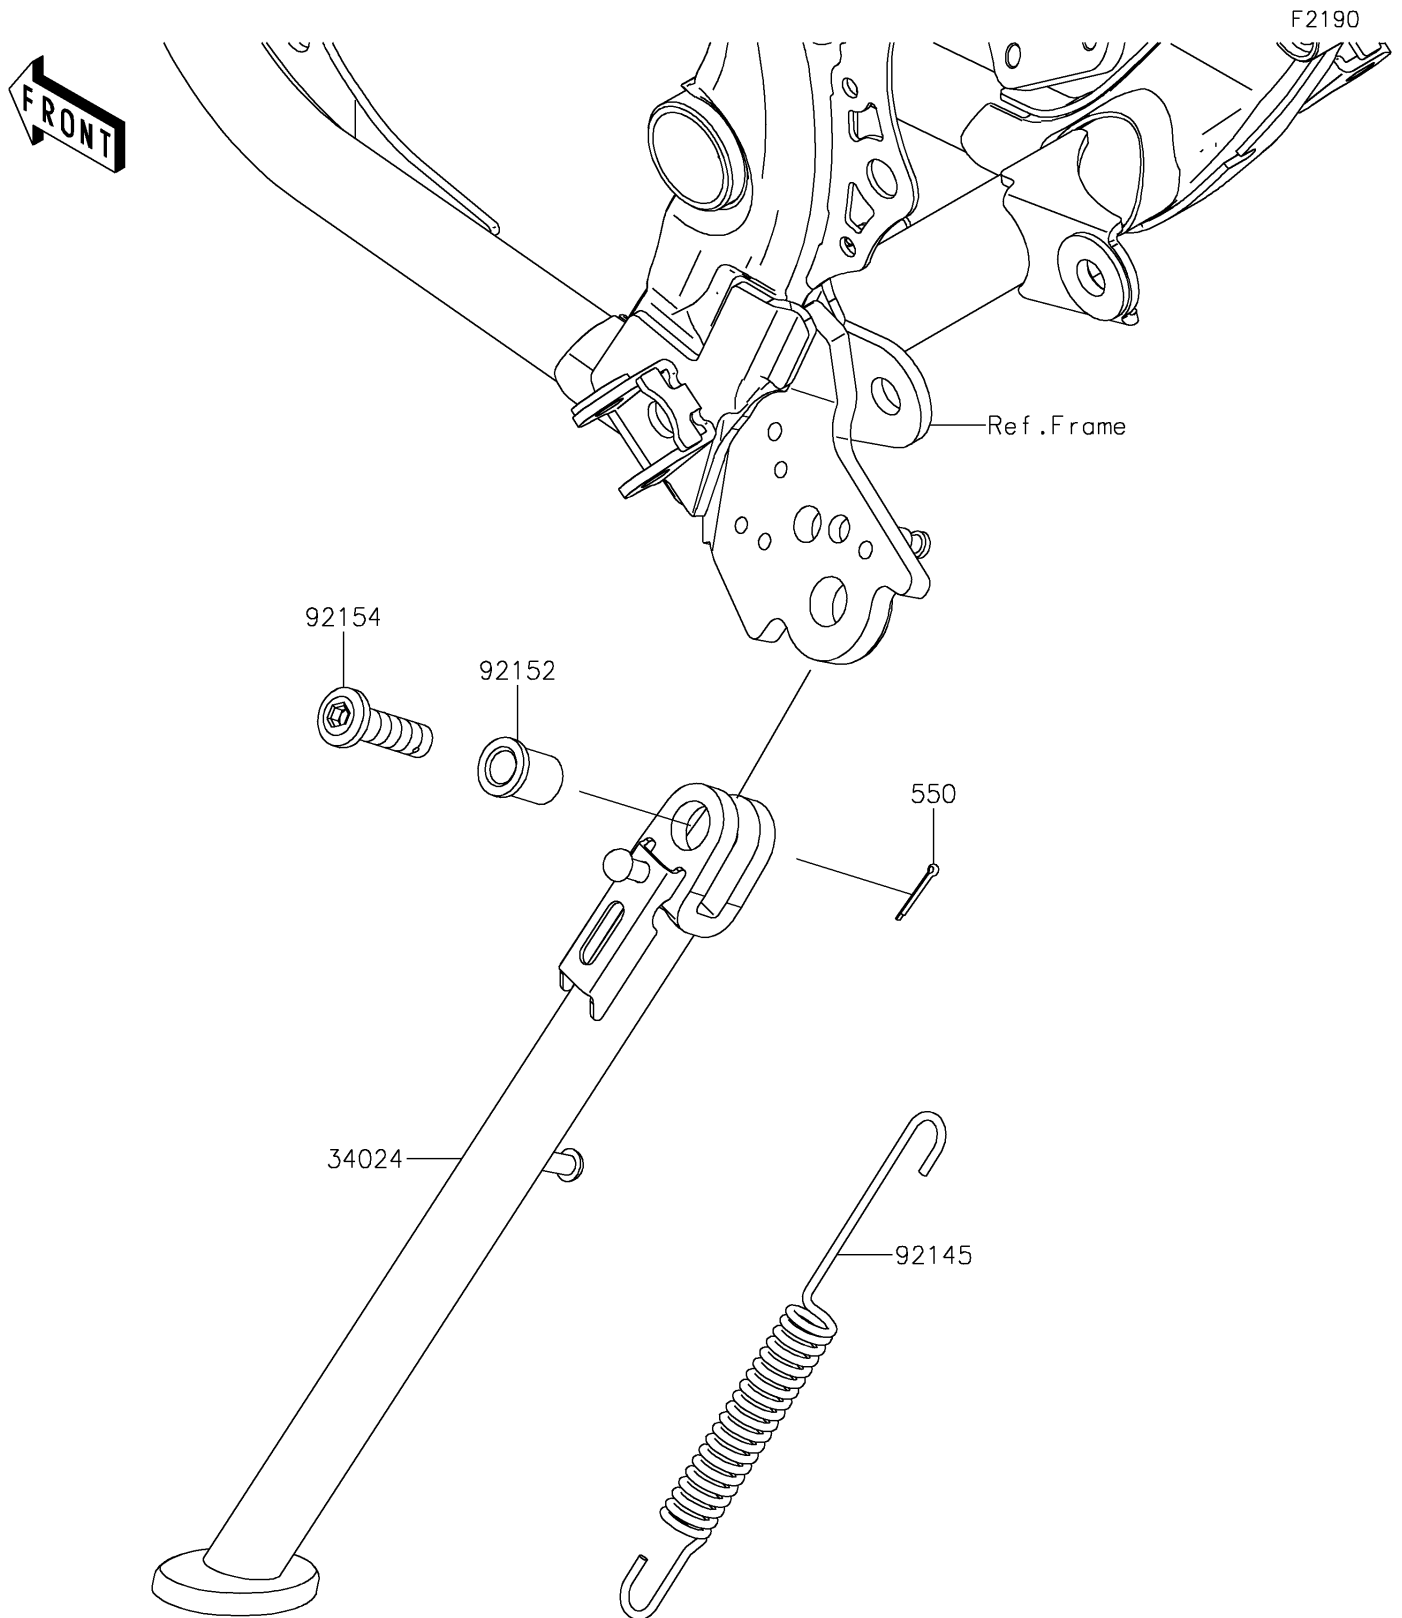

2024 KLX230 S ABS

PARTS DIAGRAM

Stand(s)