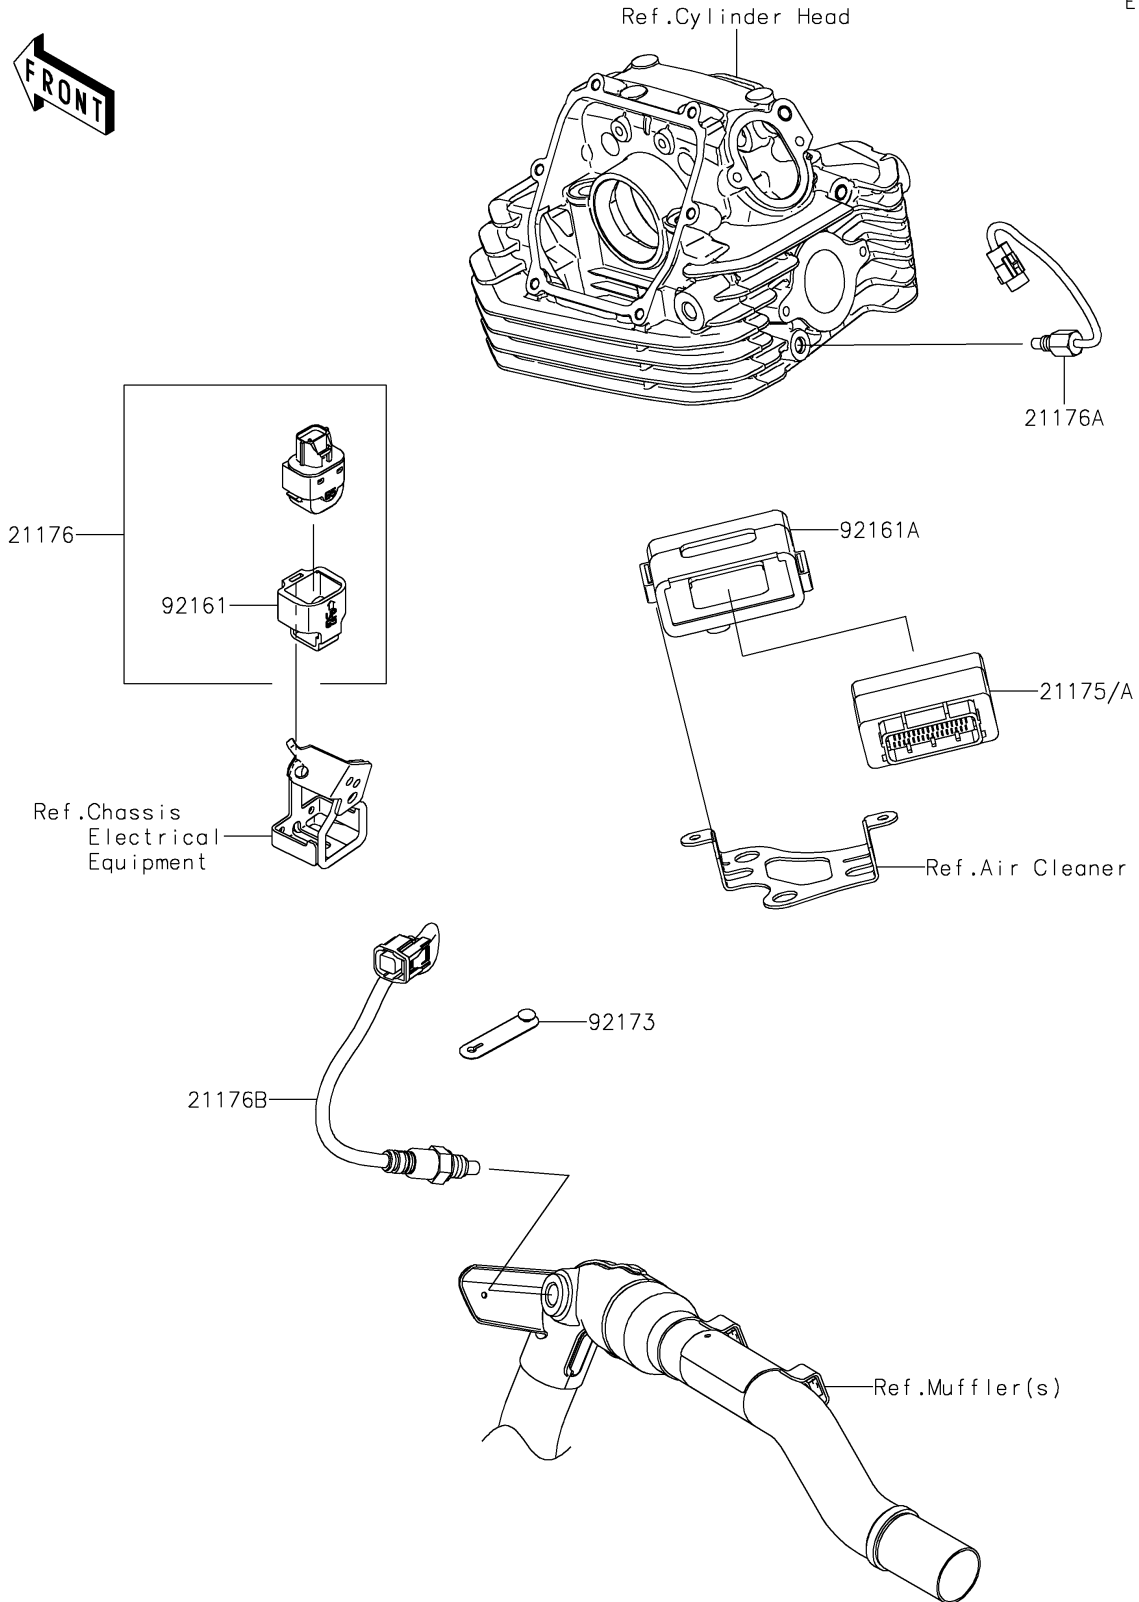

2026 KLX230 S ABS PARTS DIAGRAM

Fuel Injection

E1530

2026 KLX230 S ABS PARTS LIST

Fuel Injection

ITEM NAME	PART NUMBER	QUANTITY
CONTROL UNIT-ELECTRONIC (Ref # 21175)	21175-2078	1
CONTROL UNIT-ELECTRONIC (Ref # 21175A)	21175-2079	1
SENSOR,VEHICLE-DOWN (Ref # 21176)	21176-0704	1
SENSOR,ENGINE TEMP (Ref # 21176A)	21176-0898	1
SENSOR,OXYGEN (Ref # 21176B)	21176-1231	1
DAMPER (Ref # 92161)	92161-0951	1
DAMPER,ECU (Ref # 92161A)	92161-2101	1
CLAMP (Ref # 92173)	92173-2198	1