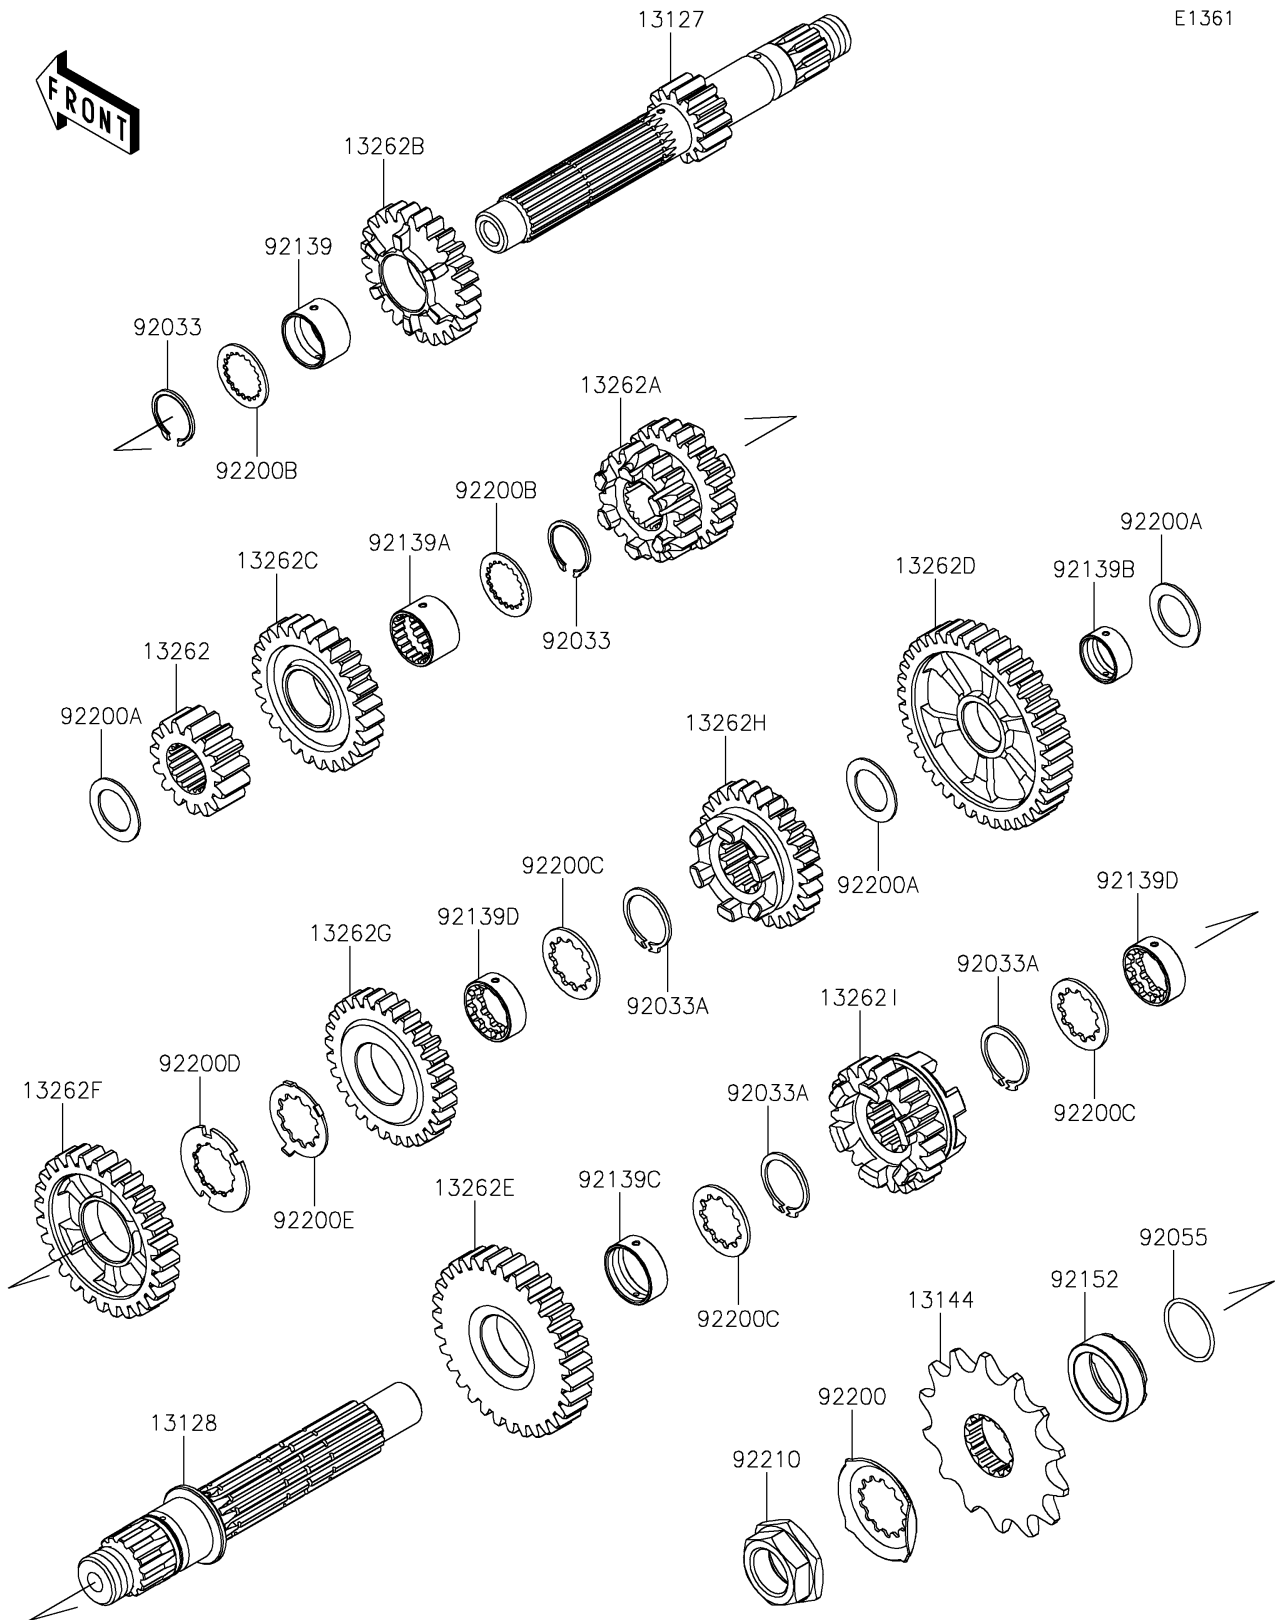

2024 KLX230 S ABS

PARTS DIAGRAM

Transmission

E1361

2024 KLX230 S ABS

PARTS LIST

Transmission

ITEM NAME	PART NUMBER	QUANTITY
SHAFT-TRANSMISSION INPUT (Ref # 13127)	13127-0698	1
SHAFT-TRANSMISSION OUTPUT (Ref # 13128)	13128-0712	1
SPROCKET-OUTPUT,14T (Ref # 13144)	13144-0599	1
GEAR,INPUT 2ND,15T (Ref # 13262)	13262-1368	1
GEAR,INPUT 3RD&4TH,18T&23T (Ref # 13262A)	13262-1369	1
GEAR,INPUT 5TH,25T (Ref # 13262B)	13262-1370	1
GEAR,INPUT 6TH,27T (Ref # 13262C)	13262-1371	1
GEAR,OUTPUT LOW,39T (Ref # 13262D)	13262-1372	1
GEAR,OUTPUT 2ND,31T (Ref # 13262E)	13262-1373	1
GEAR,OUTPUT 3RD,28T (Ref # 13262F)	13262-1374	1
GEAR,OUTPUT 4TH,29T (Ref # 13262G)	13262-1375	1
GEAR,OUTPUT 5TH,26T (Ref # 13262H)	13262-1376	1
GEAR,OUTPUT 6TH,23T (Ref # 13262I)	13262-1377	1
RING-SNAP (Ref # 92033)	92033-0798	2
RING-SNAP (Ref # 92033A)	92033-0799	3
RING-O,21.5X1.5 (Ref # 92055)	92055-1787	1
BUSHING,20X23X14 (Ref # 92139)	92139-0917	1
BUSHING,17.9X23X14.5 (Ref # 92139A)	92139-0918	1
BUSHING,17X20X8.5 (Ref # 92139B)	92139-0919	1
BUSHING,22X25X8.5 (Ref # 92139C)	92139-0920	1
BUSHING,18.7X25X8.6 (Ref # 92139D)	92139-0921	2
COLLAR (Ref # 92152)	92152-1350	1
WASHER (Ref # 92200)	92200-1720	1
WASHER,17.2X26X1 (Ref # 92200A)	92200-2223	3
WASHER,20X26X1.2 (Ref # 92200B)	92200-2224	2
WASHER,22.3X29X1.5 (Ref # 92200C)	92200-2226	3
WASHER (Ref # 92200D)	92200-2227	1
WASHER (Ref # 92200E)	92200-2228	1
NUT,20MM (Ref # 92210)	92210-0850	1