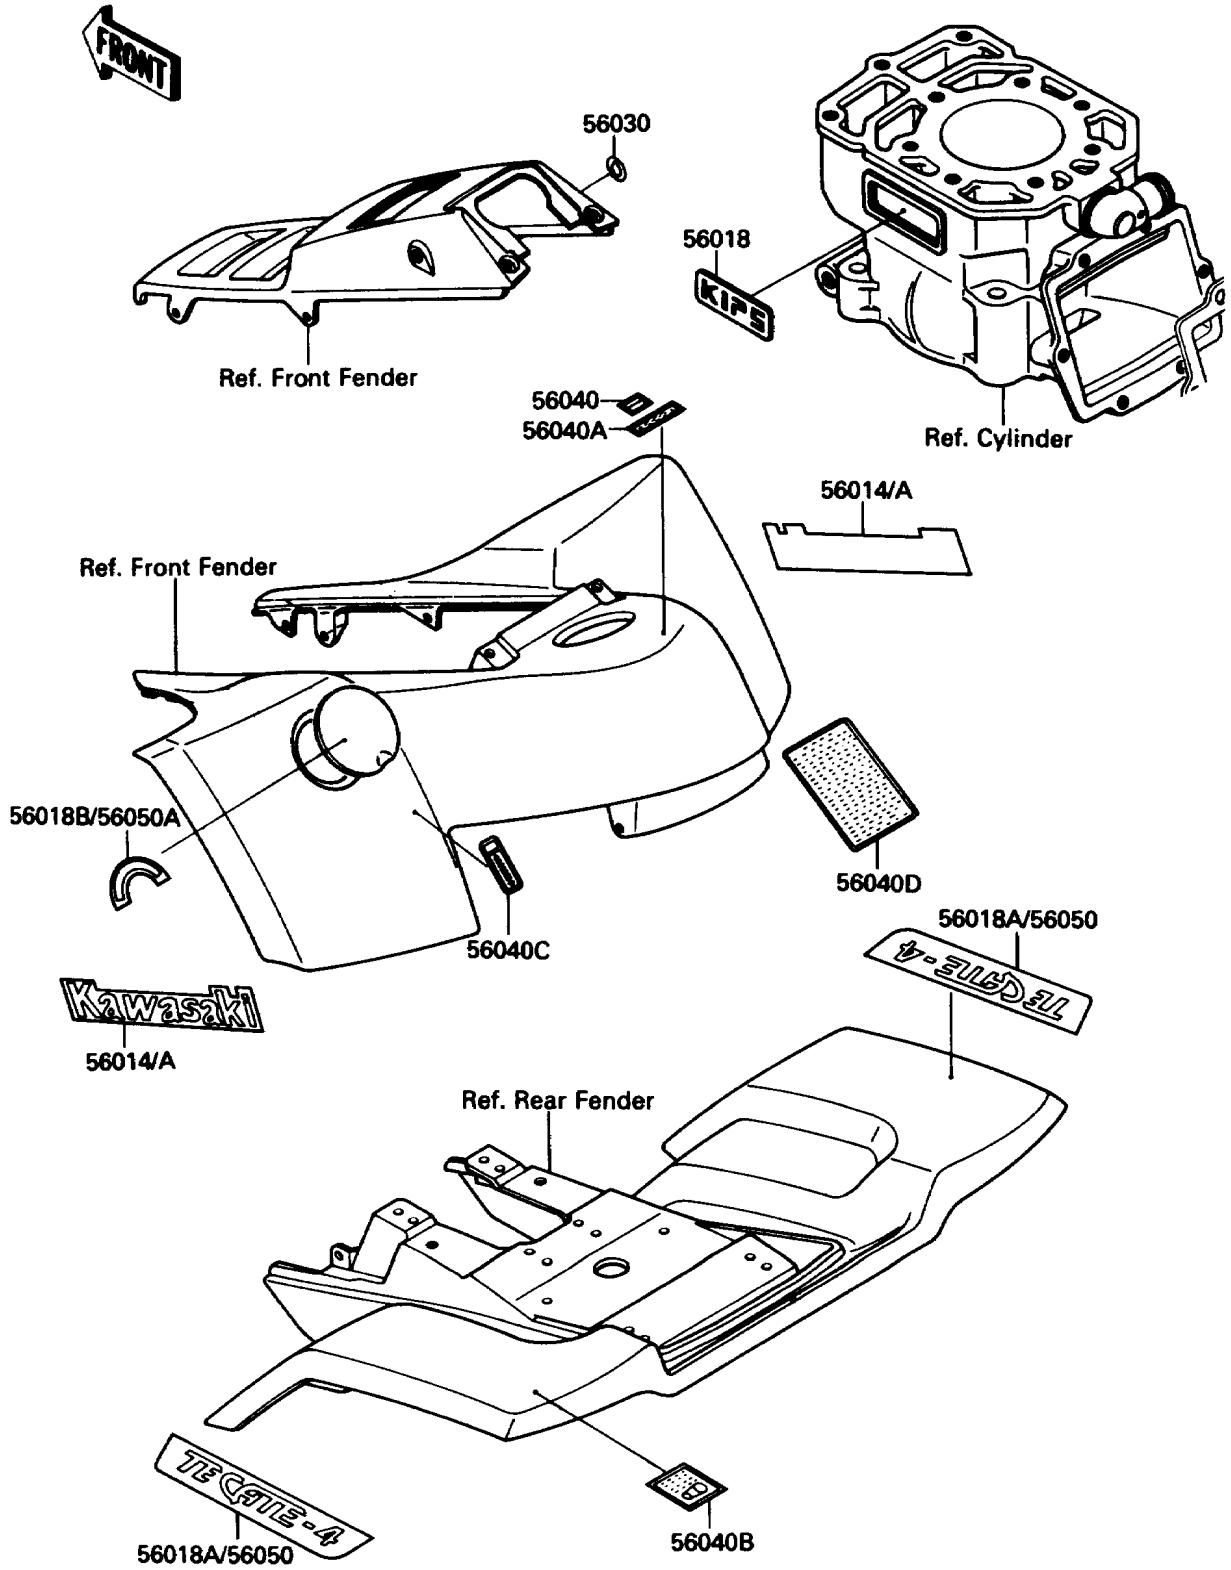

1988 Tecate 4 PARTS DIAGRAM

Labels

F2860-0590

1988 Tecate 4 PARTS LIST

Labels

ITEM NAME	PART NUMBER	QUANTITY
EMBLEM,FRONT FENDER,FOR GREEN (Ref # 56014)	56014-1182	1
EMBLEM,FRONT FENDER,FOR WHITE (Ref # 56014A)	56014-1212	1
MARK,CYLINDER (Ref # 56018)	56018-1651	1
MARK,REAR FENDER,FOR GREEN (Ref # 56018A)	56018-1993	1
MARK,RADIATOR CAP,FOR GREEN (Ref # 56018B)	56018-1994	1
LABEL,IGNITION SWITCH (Ref # 56030)	56030-1086	1
LABEL-WARNING,GASOLINE & OIL (Ref # 56040)	56040-1048	1
LABEL-WARNING,REFUELING (Ref # 56040A)	56040-1177	1
LABEL-WARNING,TIRE&CHAIN (Ref # 56040B)	56040-1209	1
LABEL-WARNING,SHIFT PATTERN (Ref # 56040C)	56040-1210	1
LABEL-WARNING (Ref # 56040D)	56040-1218	1
MARK,REAR FENDER,FOR WHITE (Ref # 56050)	56050-1085	1
MARK,RADIATOR CAP,FOR WHITE (Ref # 56050A)	56050-1086	1