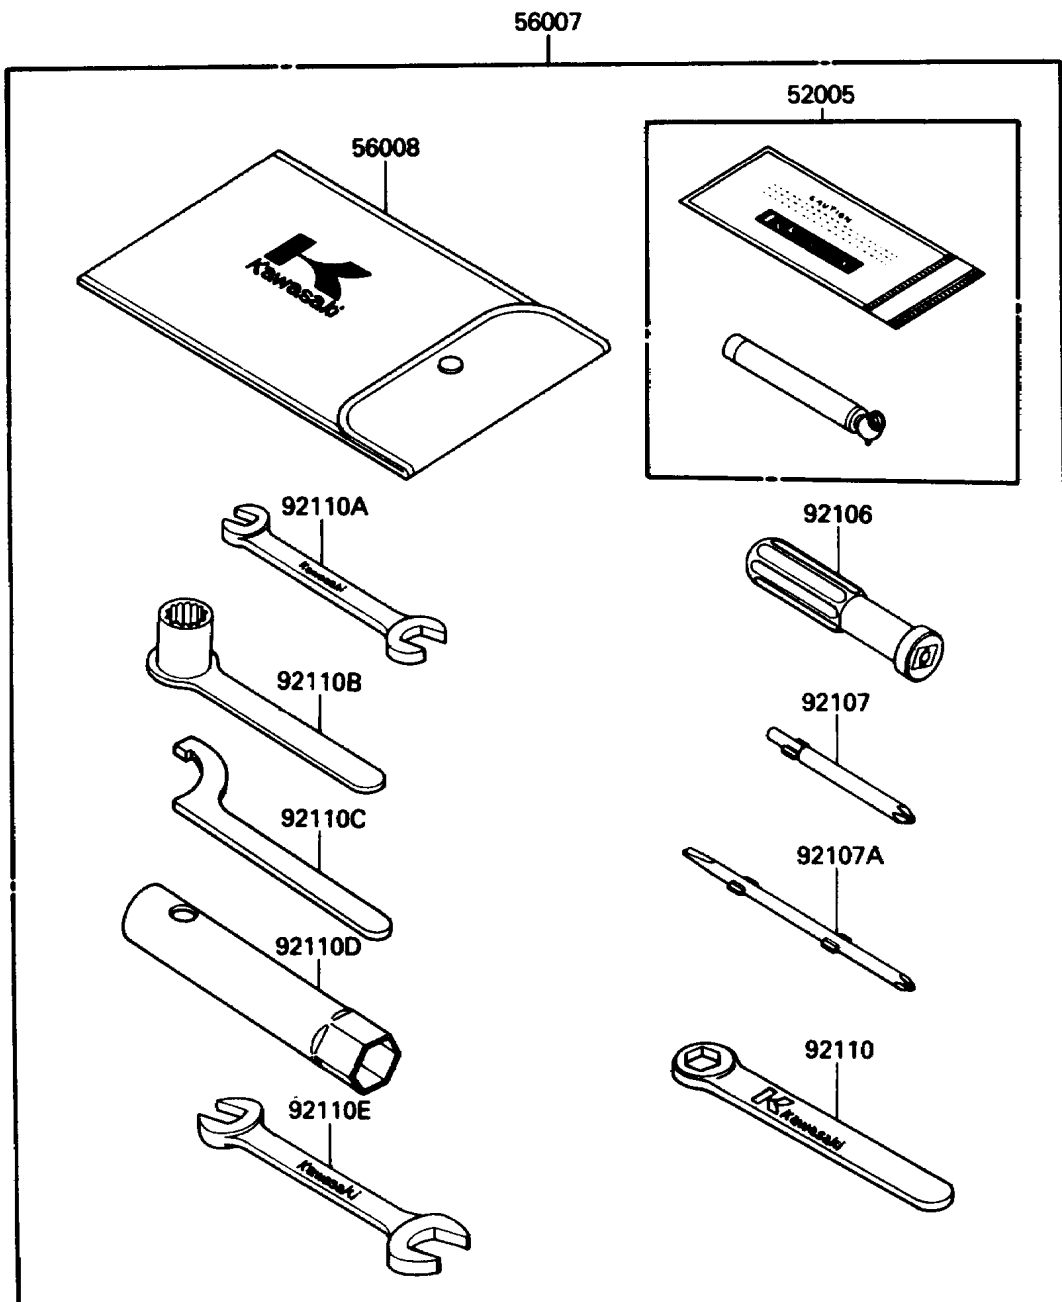

1988 Tecate 4 PARTS DIAGRAM

Owner's Tools

F2810-0238

1988 Tecate 4 PARTS LIST

Owner's Tools

ITEM NAME	PART NUMBER	QUANTITY
GAUGE,AIR (Ref # 52005)	52005-1082	1
TOOLKIT (Ref # 56007)	56007-1257	1
BAG,TOOL (Ref # 56008)	56008-1019	1
GASKET-LIQUID,TUBE,100G,SILVER (Ref # 92104)	92104-002	1
GRIP-SCREW DRIVER (Ref # 92106)	92106-1001	1
TOOL-DRIVER,#3PHILLIPS (Ref # 92107)	92107-005	1
TOOL-DRIVER,#2PHILLIPS&SLOT (Ref # 92107A)	92107-1051	1
TOOL-WRENCH,BOX END,19MM (Ref # 92110)	92110-1011	1
TOOL-WRENCH,OPEN END,10X12 (Ref # 92110A)	92110-1117	1
TOOL-WRENCH,SPARK PLUG (Ref # 92110B)	92110-1126	1
TOOL-WRENCH,HOOK (Ref # 92110C)	92110-1138	1
TOOL-WRENCH,BOX,8MM (Ref # 92110D)	92110-1139	1
TOOL-WRENCH,OPEN END,14X17 (Ref # 92110E)	92126-003	1